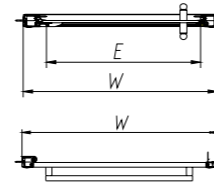

Hinge Door

PART NUMBER	DESCRIPTION
H82600CP	Hinge door 700mm left or right hand
H83600CP	Hinge door 760mm left or right hand
H84600CP	Hinge door 800mm left or right hand
H85600CP	Hinge door 900mm left or right hand

Can be installed to open from the left or right

Part Number	Description	W - Width mm	E - Entry Width mm	Adjustment Range mm	Adjustment With Side Panel mm
H82600CP	Hinge Door 700mm LH or RH	700	480	650-700	672-700
H83600CP	Hinge Door 760mm LH or RH	760	530	710-760	732-760
H84600CP	Hinge Door 800mm LH or RH	800	580	750-800	772-800
H85600CP	Hinge Door 900mm LH or RH	900	680	850-900	872-900