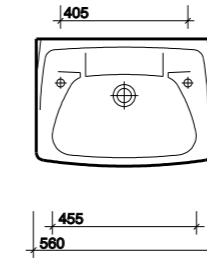

560mm Washbasin

PART NUMBER DESCRIPTION

- CC4212WH Pedestal or wall fixing 560 x 415mm, 2 tap hole
- VC5910WH Standard Pedestal
- SR1005XX Brackets (cast iron)