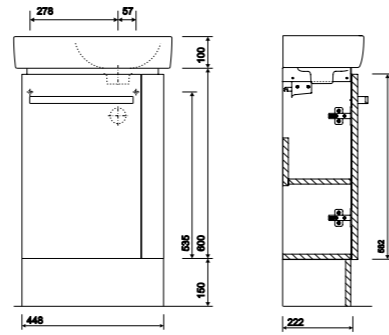

500mm Washbasins and Vanity Units - Short Projection

PART NUMBER	DESCRIPTION
E24016WH	Washbasin 500 x 250mm, 1 left hand tap hole, right hand bowl
E24405WH	Washbasin 500 x 250mm, 1 right hand tap hole, left hand bowl
E24115WH	Washbasin 500 x 250mm, 1 right hand tap hole, central bowl
SR1018XX	Wall bolts (pair) standard
Furniture Units	
E20181GY	Vanity unit for washbasin 500 x 250mm, left hand towel rail - Grey
E20181WH	Vanity unit for washbasin 500 x 250mm, left hand towel rail - White
E20192GY	Vanity unit for washbasin 500 x 250mm, right hand towel rail - Grey
E20192WH	Vanity unit for washbasin 500 x 250mm, right hand towel rail - White
Accessories	
E20002GY	Plinth for 500 x 250mm washbasin unit - Grey
E20002WH	Plinth for 500 x 250mm washbasin unit - White
E20010CP	Feet for furniture (pair) - Chrome Plated