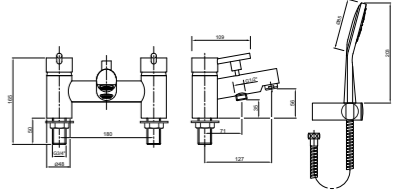

X60 - For use with washbasins

PART NUMBER DESCRIPTION

X605126CP X60 basin mono mixer inc cc waste

PART NUMBER DESCRIPTION

X605122CP X60 basin mono mixer - mini inc cc waste

PART NUMBER DESCRIPTION

X605205CP X60 basin 1/2 inch pillar taps

X60 - For use with bidets

PART NUMBER DESCRIPTION

X605135CP X60 bidet mono mixer inc cc waste

X60 - For use with baths

PART NUMBER DESCRIPTION

X605215CP X60 bath 3/4 inch pillar taps

PART NUMBER DESCRIPTION

X605255CP X60 bath filler deck mounted

PART NUMBER DESCRIPTION

X605265CP X60 bath shower mixer deck mounted

X62 - For use with washbasins

PART NUMBER DESCRIPTION

X625126CP X62 basin mono mixer inc cc waste

PART NUMBER DESCRIPTION

X625122CP X62 basin mono mixer - mini inc cc waste

PART NUMBER DESCRIPTION

X625205CP X62 basin 1/2 inch pillar taps