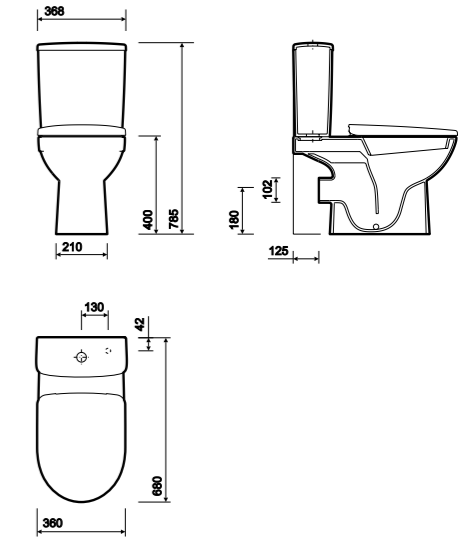

Premium WC Suite

PART NUMBER DESCRIPTION

- E11248WH Close coupled toilet pan, horizontal outlet, premium
- E12490WH Close coupled fitted cistern, push button, BSIO, 4/2.6 litre flush
- E17868WH Family seat, quick release hinge, soft closing mechanism
- E17857WH Seat and cover, quick release hinge, soft closing mechanism
- E17851WH Seat and cover with top fix hinge, soft closing mechanism
- E17861WH Seat and cover with metal top fix hinge
- E17815WH Seat and cover with metal bottom fix hinge
- E17810WH Seat and cover with plastic bottom fix hinge