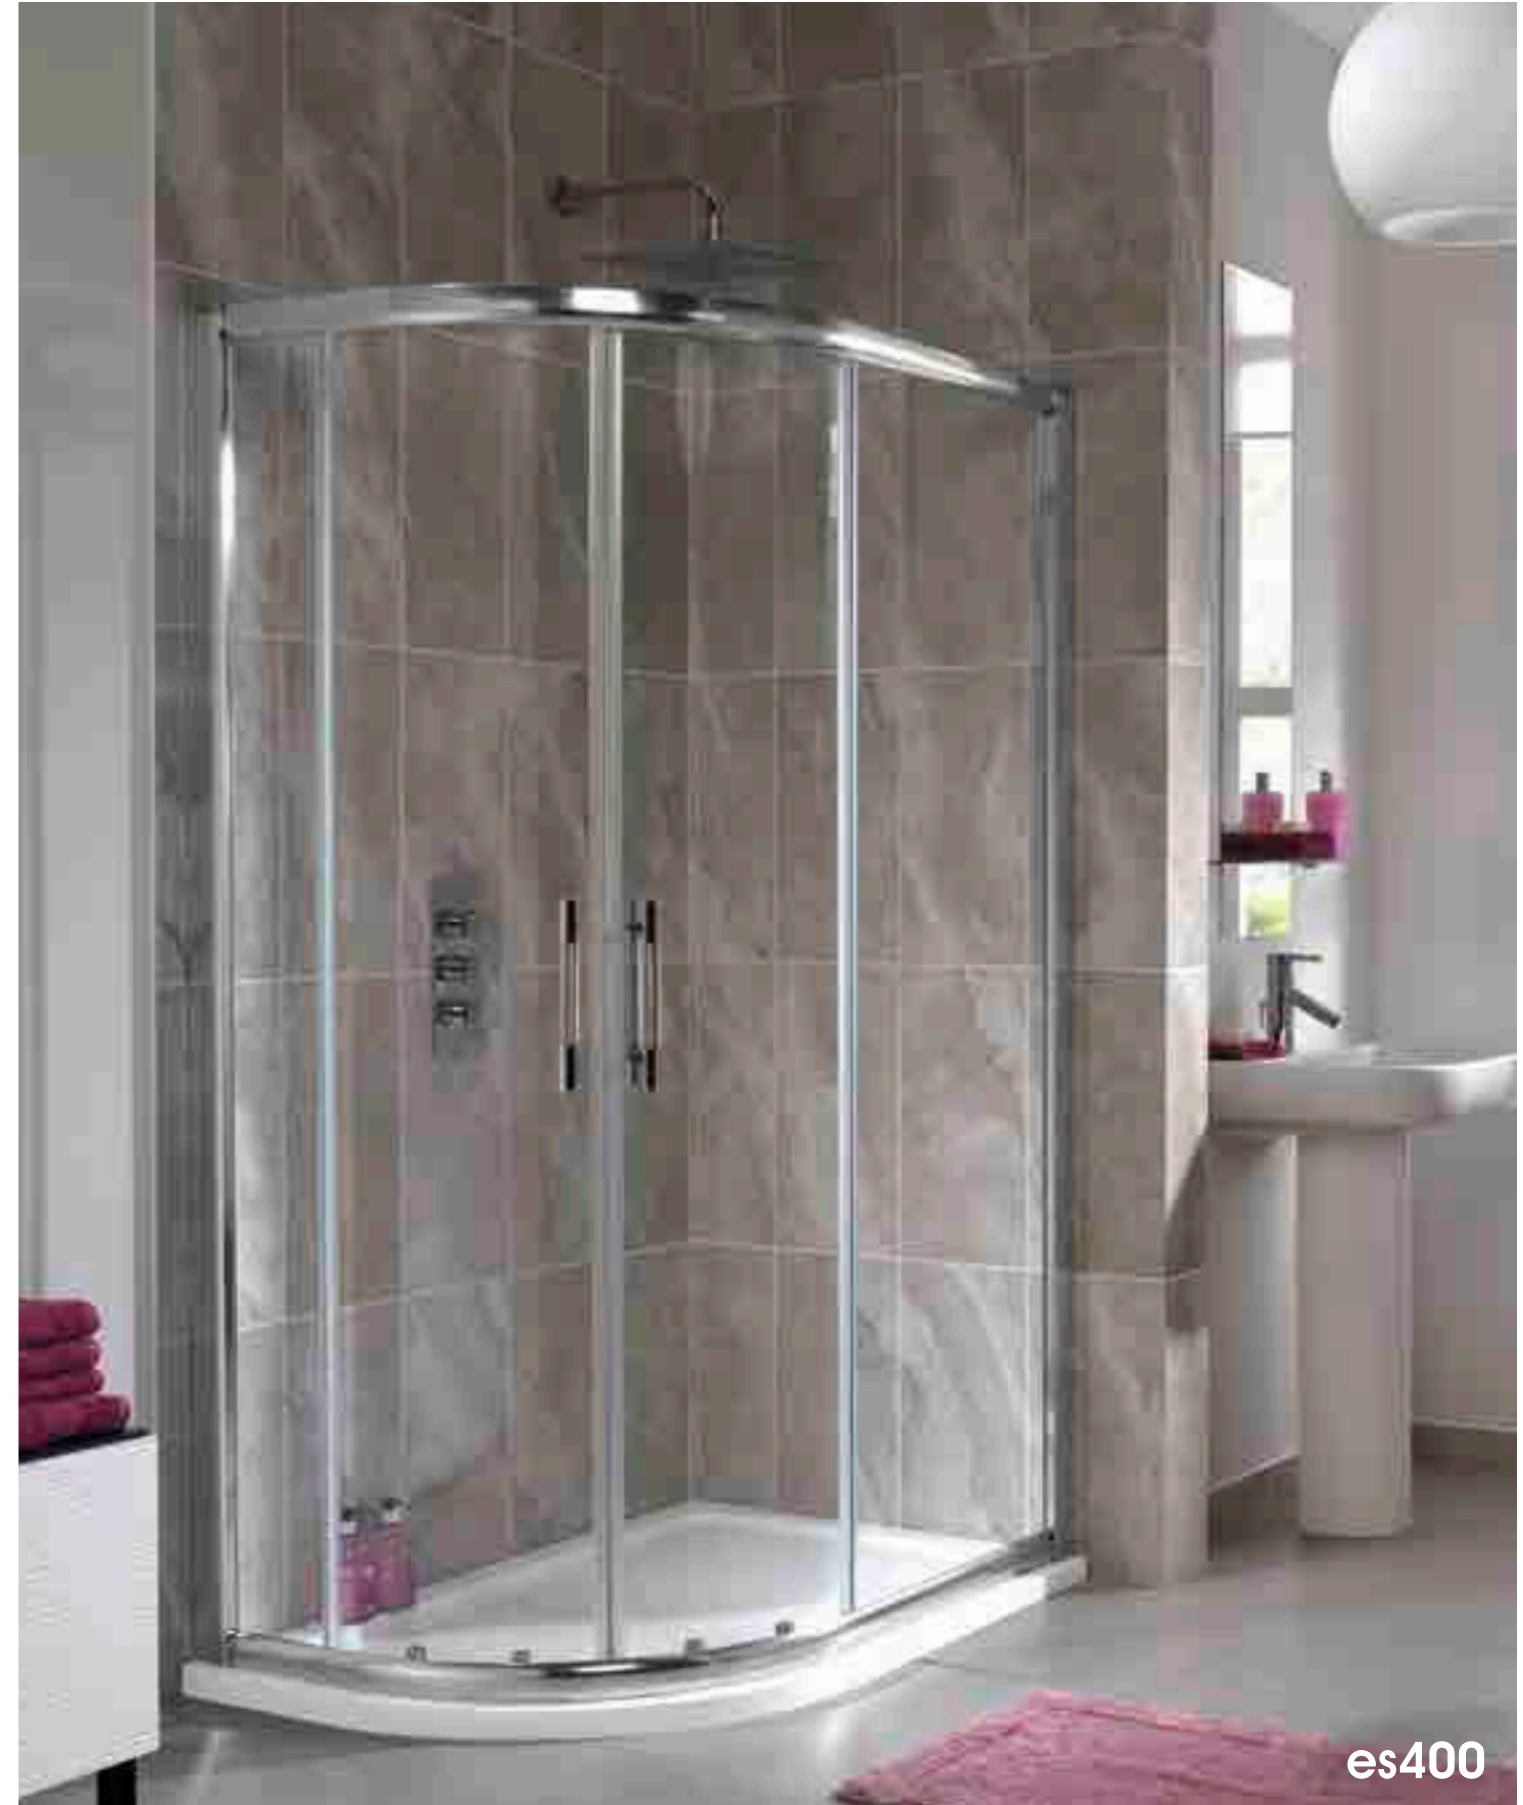

Available in the following sizes: 1000 x 800mm, 1200 x 800mm & 1200 x 900mm

es400

es400 Single Panel Bath Screen

Designed for an over bath shower. The single panel bath screen hinges through 180° for easy access and cleaning. It can be fitted onto either a left or right hand wall.