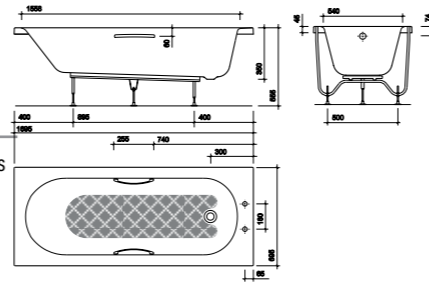

Opal 1700mm Bath with Tread

130 litre - Acrylic

PART NUMBER DESCRIPTION

- OLB122WH 1700 x 700mm, 2 tap hole, tread, chrome grips
  130 litre
- OLB100WH 1700 x 700mm, 2 tap hole, tread, no grips
  130 litre