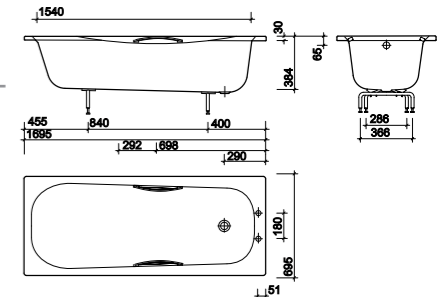

Neptune 1700mm Bath and Panels - Steel Thickness 1.8mm (2.3mm including enamel)

PART NUMBER DESCRIPTION

- NE9502WH 1700 x 700mm, 2 tap hole, plain, no grips
- NE9522WH 1700 x 700mm, 2 tap hole, plain, chrome grips
- NE9570WH 1700 x 700mm, no tap hole, slip resistant, chrome grips
- NE9572WH 1700 x 700mm, 2 tap hole, slip resistant, chrome grips
- NE9590WH 1700 x 700mm, no tap hole, slip resistant, no grips
- NE9592WH 1700 x 700mm, 2 tap hole, slip resistant, no grips
- NL7700WH 1700mm front panel
- NL7701WH 700mm end panel