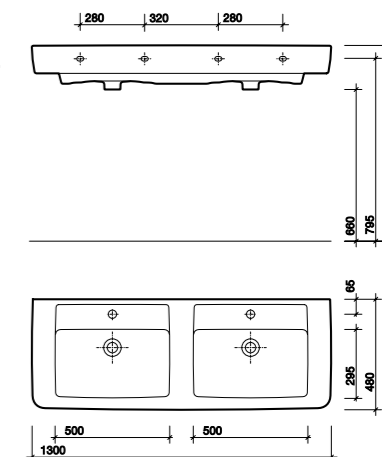

1300mm Double Bowl Washbasin

PART NUMBER	DESCRIPTION
GL4361WH	1300 x 480mm double washbasin, 1 tap hole per basin
GL4970WH	Semi pedestal (2 pedestals required)

Note this basin includes fixing kit

WC Suite

PART NUMBER	DESCRIPTION
GN1148WH	Close coupled toilet pan, horizontal outlet
GN1145WH	Close coupled toilet pan, fully back-to-wall, multi outlet
GL2342WH	Close coupled fitted cistern, 4/2.6 litre flush
GN7815WH	Seat and cover with stainless steel bottom fix hinges
GL7995WH	Seat and cover with soft closing mechanism
GN7865WH	Seat and cover with stainless steel hinges, top fix