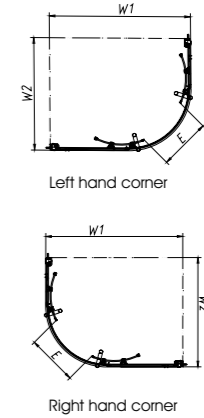

Part Number	Description	W1 - Width mm	W2 - Width mm	E - Entry Width mm	Radius mm	Adjustment mm
H85000CP	Offset Quadrant 900 x 760mm LH or RH	900	760	400	550	25
H85001CP	Offset Quadrant 900 x 800mm LH or RH	900	800	440	550	25
H86000CP	Offset Quadrant 1000 x 800mm LH or RH	1000	800	460	550	25
H88000CP	Offset Quadrant 1200 x 800mm LH or RH	1200	800	460	550	25
H88001CP	Offset Quadrant 1200 x 900mm LH or RH	1200	900	535	550	25

Note: The installation of any door with 2 side panels is NOT possible.