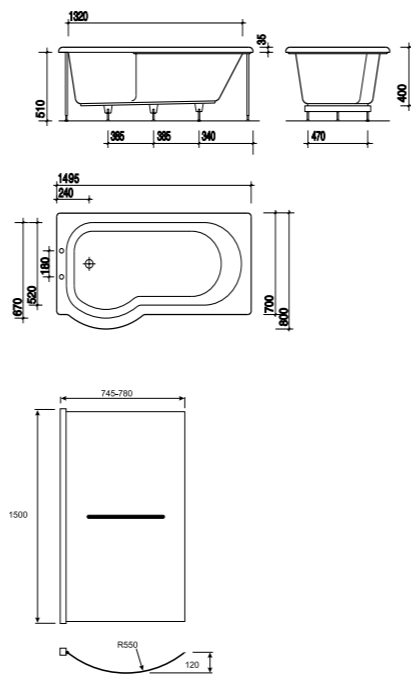

Galerie Optimise Offset Shower 1500mm Bath and Panels - Acrylic

PART NUMBER DESCRIPTION

- GP8710WH 1500 x 700/800mm, no tap hole, left hand, no grips
- GP8910WH 1500 x 700/800mm, no tap hole, right hand, no grips
- GP8712WH 1500 x 700/800mm, 2 tap hole, left hand, no grips
- GP8912WH 1500 x 700/800mm, 2 tap hole, right hand, no grips
- GP3968CP Bath shower screen, left hand, 1500mm high
- GP3969CP Bath shower screen, right hand, 1500mm high
- GP7175WH 1500mm front panel
- GN7122WH 700mm end panel