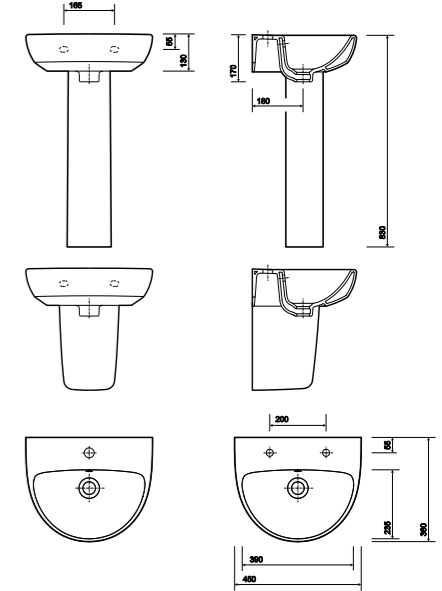

450mm Handrinse Washbasin

PART NUMBER	DESCRIPTION
E14841WH	Handrinse washbasin 450 x 360mm, 1 tap hole
E14842WH	Handrinse washbasin 450 x 360mm, 2 tap hole
E54960WH	Semi pedestal for use with 450mm washbasin only
E54910WH	Full pedestal
SR1015XX	Wall bolts (pair) short