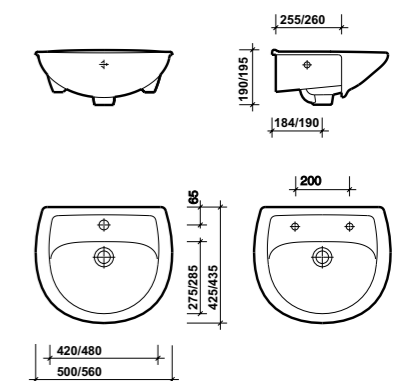

Semi-Recessed Washbasins - 500 & 560mm

PART NUMBER	DESCRIPTION
GN4621WH	500 x 425mm semi-recessed washbasin, 1 tap hole
GN4622WH	500 x 425mm semi-recessed washbasin, 2 tap hole
GN4661WH	560 x 435mm semi-recessed washbasin, 1 tap hole
GN4662WH	560 x 435mm semi-recessed washbasin, 2 tap hole