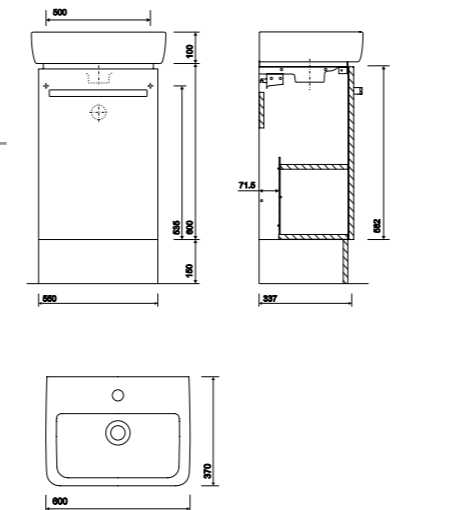

600mm Washbasin and Vanity Unit

PART NUMBER DESCRIPTION

- E24311WH Washbasin 600 x 370mm, 1 tap hole
- E24312WH Washbasin 600 x 370mm, 2 tap hole
- SR1018XX Wall bolts (pair) standard
- **Furniture Units**
- E20174GY Vanity unit for washbasin 600 x 370mm - Grey
- E20174WH Vanity unit for washbasin 600 x 370mm - White
- **Accessories**
- E20005GY Plinth for 600 x 370mm washbasin unit - Grey
- E20005WH Plinth for 600 x 370mm washbasin unit - White
- E20010CP Feet for furniture (pair) - Chrome Plated