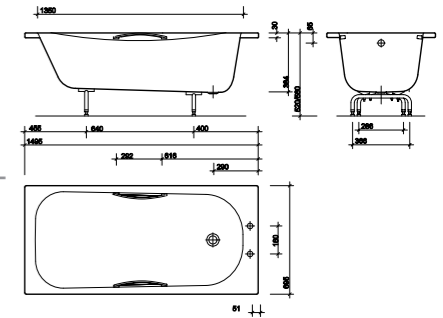

Neptune 1500mm Bath and Panels - Steel Thickness 1.8mm (2.3mm including enamel)

PART NUMBER DESCRIPTION

- NE9402WH 1500 x 700mm, 2 tap hole, plain, no grips
- NE9472WH 1500 x 700mm, 2 tap hole, slip resistant, chrome grips
- NL7500WH 1500mm front panel
- NL7701WH 700mm end panel