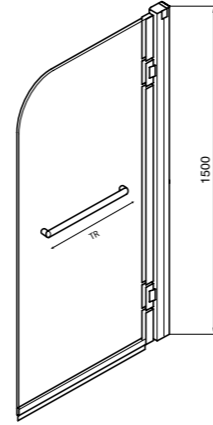

Part Number	Description	L - Length mm	SA - Swing Away mm	SI - Swing Inward mm	TR - Towel Rail mm	Adjustment Range mm
H81968CP	Radius Bath Screen LH	800	700	700	600	775-800
H81969CP	Radius Bath Screen RH	800	700	700	600	775-800

Offset Quadrant

PART NUMBER DESCRIPTION

- G66003CP Offset Quadrant 1000x800mm
- G68003CP Offset Quadrant 1200x800mm
- G68004CP Offset Quadrant 1200x900mm
- G60600CP 30mm Extension Profile

All Geo6 Offset Quadrants come in 2 packages