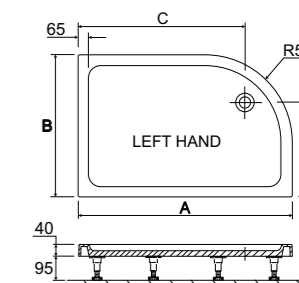

Square - Flat Top Trays

Part Number	Description	A	B
TR6111WH	760mm x 760mm Flat Top Tray	770	770
TR6121WH	800mm x 800mm Flat Top Tray	810	810
TR6131WH	900mm x 900mm Flat Top Tray	910	910
TR6141WH	1000mm x 1000mm Flat Top Tray	1010	1010

Note leg/panel kit and waste MUST be ordered separately
See shower tray accessories for details

Offset Quadrant - Flat Top Trays

Part Number	Description	A	B	C	D
TR6731WL	900mm x 760mm Quadrant LH Flat Top Tray	910	770	600	470
TR6732WR	900mm x 760mm Quadrant RH Flat Top Tray	910	770	600	470
TR6733WL	900mm x 800mm Quadrant LH Flat Top Tray	910	810	600	510
TR6734WR	900mm x 800mm Quadrant RH Flat Top Tray	910	810	600	510
TR6741WL	1000mm x 800mm Quadrant LH Flat Top Tray	1010	810	700	510
TR6742WR	1000mm x 800mm Quadrant RH Flat Top Tray	1010	810	700	510
TR6761WL	1200mm x 800mm Quadrant LH Flat Top Tray	1210	810	900	510
TR6762WR	1200mm x 800mm Quadrant RH Flat Top Tray	1210	810	900	510
TR6763WL	1200mm x 900mm Quadrant LH Flat Top Tray	1210	210	900	610
TR6764WR	1200mm x 900mm Quadrant RH Flat Top Tray	1210	210	900	610

Note leg/panel kit and waste MUST be ordered separately
See shower tray accessories for details

Rectangle - Flat Top Trays

Part Number	Description	A	B
TR6331WH	900mm x 760mm Flat Top Tray	910	770
TR6341WH	1000mm x 760mm Flat Top Tray	1010	770
TR6342WH	1000mm x 800mm Flat Top Tray	1010	810
TR6351WH	1100mm x 800mm Flat Top Tray	1110	810
TR6361WH	1200mm x 760mm Flat Top Tray	1210	770
TR6362WH	1200mm x 800mm Flat Top Tray	1210	810
TR6463WH	1200mm x 900mm Flat Top Tray	1210	910
TR6381WH	1400mm x 900mm Flat Top Tray	1410	910
TR6391WH	1500mm x 800mm Flat Top Tray	1510	810
TR6301WH	1600mm x 800mm Flat Top Tray	1610	810
TR6302WH	1700mm x 700mm Flat Top Tray	1710	710
TR6303WH	1700mm x 750mm Flat Top Tray	1710	760