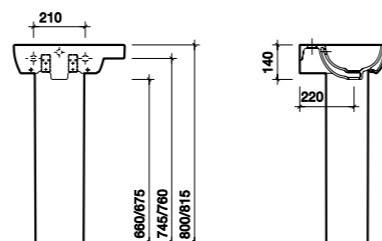

550mm Semi-Recessed Washbasin

PART NUMBER	DESCRIPTION
MD4621WH	550 x 445mm semi-recessed washbasin, 1 tap hole

Note this basin includes fixing kit

450mm Handrinse Washbasin with Shelf

Right hand shown

PART NUMBER	DESCRIPTION
MD4041WH	450 x 350mm washbasin with right hand shelf space, 1 tap hole
MD4910WH	Full pedestal
IE6800CP	Chrome bottle trap
SR1015XX	Wall bolts (pair) short