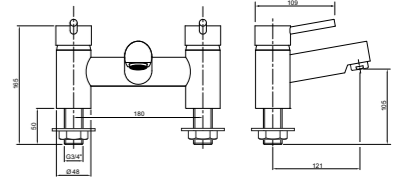

PART NUMBER DESCRIPTION

X605265CP X60 bath shower mixer deck mounted