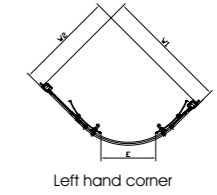

Radius Bath Screen

PART NUMBER DESCRIPTION

- H81968CP Radius bath screen, 1500 x 800mm, left hand
- H81969CP Radius bath screen, 1500 x 800mm, right hand

Part Number	Description	L - Length mm	SA - Swing Away mm	SI - Swing Inward mm	TR - Towel Rail mm	Adjustment Range mm
H81968CP	Radius Bath Screen LH	800	700	700	600	775-800
H81969CP	Radius Bath Screen RH	800	700	700	600	775-800

Offset Quadrant

PART NUMBER DESCRIPTION

- G66003CP Offset Quadrant 1000x800mm
- G68003CP Offset Quadrant 1200x800mm
- G68004CP Offset Quadrant 1200x900mm
- G60600CP 30mm Extension Profile

All Geo6 Offset Quadrants come in 2 packages

Part Number	Description	W1 - Width mm	W2 - Width mm	E - Entry Width mm	Radius mm	Adjustment mm
G66003CP	Offset Quadrant 1000x800mm	1000	800	495	550	25
G68003CP	Offset Quadrant 1200x800mm	1200	800	455	550	25
G68004CP	Offset Quadrant 1200x900mm	1200	900	515	550	25
G60600CP	30mm Extension Profile	N/A	N/A	N/A	N/A	N/A

Quadrant

PART NUMBER DESCRIPTION

- G64703CP Quadrant 800 800mm
- G65703CP Quadrant 900 900mm
- G60600CP 30mm Extension Profile

All Geo6 Quadrants come in 2 packages
This product consists of two fixed and two sliding curved door panels

Part Number	Description	W - Width mm	E - Entry Width mm	Radius mm	Adjustment mm
G64703CP	Quadrant 800x800mm	800	450	550	25
G65703CP	Quadrant 900x900mm	900	525	550	25
G60600CP	30mm Extension Profile	N/A	N/A	N/A	N/A

Note: All Hydr8 Walk In products can be installed straight onto the floor in a wet room situation, or on top of a tray.

Note: The installation of any door with 2 side panels is NOT possible.