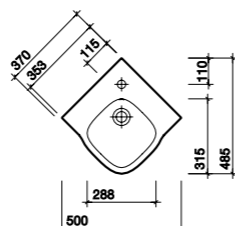

500mm Corner Washbasin

PART NUMBER	DESCRIPTION
MD4191WH	500 x 485mm corner washbasin, 1 tap hole
IE6800CP	Chrome bottle trap
SR1015XX	Wall bolts (pair) short

Note this basin is not suitable for installation with a pedestal

550mm Semi-Recessed Washbasin

PART NUMBER	DESCRIPTION
MD4621WH	550 x 445mm semi-recessed washbasin, 1 tap hole

Note this basin includes fixing kit

450mm Handrinse Washbasin with Shelf

PART NUMBER	DESCRIPTION
MD4041WH	450 x 350mm washbasin with right hand shelf space, 1 tap hole
MD4910WH	Full pedestal
IE6800CP	Chrome bottle trap
SR1015XX	Wall bolts (pair) short

Under Countertop Washbasins - 520 & 560mm

PART NUMBER	DESCRIPTION
MD4510WH	520 x 410mm under countertop washbasin, no tap hole
MD4540WH	560 x 440mm under countertop washbasin, no tap hole

Wall-hung Bidet

PART NUMBER	DESCRIPTION
MD3411WH	Wall-hung bidet, 1 tap hole
SR8138XX	Wall-hung fixing kit

360mm Handrinse Washbasin

PART NUMBER	DESCRIPTION
MD4821WH	360 x 260mm handrinse washbasin, 1 right hand tap hole
IE6800CP	Chrome bottle trap
SR5307XX	Wall hangers (pair)
	Alternative fixings
SR1015XX	Wall bolts (pair) short

Note this basin is not suitable for use with a pop up waste

Back-to-Wall Bidet

PART NUMBER	DESCRIPTION
MD3111WH	Back-to-wall bidet, 1 tap hole