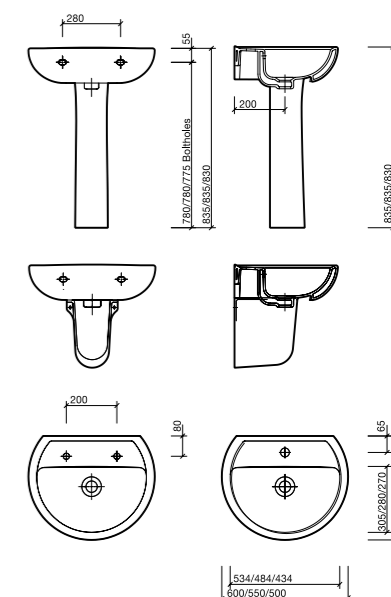

Optional upgrade

*T11967XX Total Install® upgrade pack