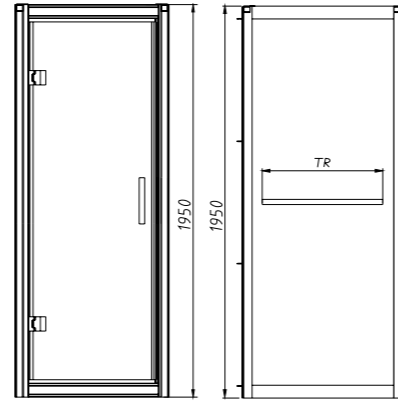

Hinge Door

PART NUMBER	DESCRIPTION
H82600CP	Hinge door 700mm left or right hand
H83600CP	Hinge door 760mm left or right hand
H84600CP	Hinge door 800mm left or right hand
H85600CP	Hinge door 900mm left or right hand

Can be installed to open from the left or right

Part Number	Description	W - Width mm	E - Entry Width mm	Adjustment Range mm	Adjustment With Side Panel mm
H82600CP	Hinge Door 700mm LH or RH	700	480	650-700	672-700
H83600CP	Hinge Door 760mm LH or RH	760	530	710-760	732-760
H84600CP	Hinge Door 800mm LH or RH	800	580	750-800	772-800
H85600CP	Hinge Door 900mm LH or RH	900	680	850-900	872-900