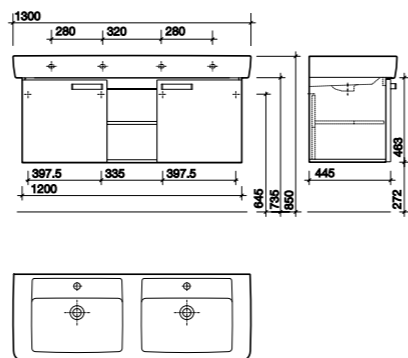

Under Basin Furniture Unit for 1300mm Double Bowl Washbasin

PART NUMBER DESCRIPTION

- GL0500WH Underbasin furniture unit for 1300mm washbasin - White Gloss
- GL0500WE Underbasin furniture unit for 1300mm washbasin - Wenge Gloss
- GL0500RD Underbasin furniture unit for 1300mm washbasin - Red Gloss