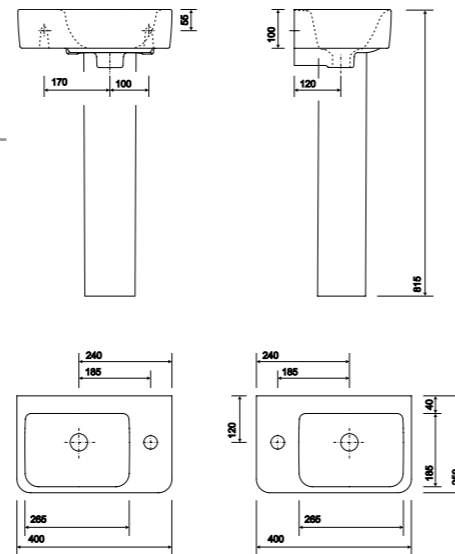

400mm Handrinse Washbasins - Short Projection

PART NUMBER DESCRIPTION

- E24816WH Handrinse washbasin 400 x 250mm, 1 left hand tap hole
- E24815WH Handrinse washbasin 400 x 250mm, 1 right hand tap hole
- E54920WH Full pedestal
- IE6800CP Chrome bottle trap
- SR1015XX Wall bolts (pair) short