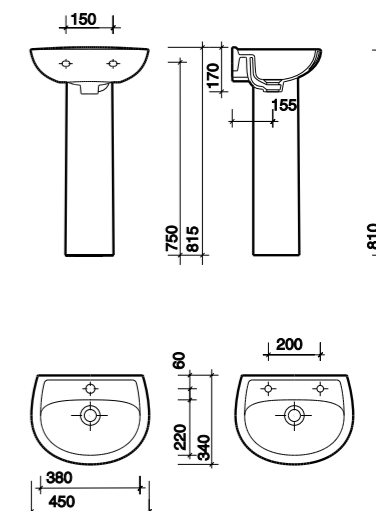

450mm Handrinse Washbasin

PART NUMBER	DESCRIPTION
GN4821WH	450 x 340mm handrinse washbasin, 1 tap hole
GN4822WH	450 x 340mm handrinse washbasin, 2 tap hole
GN4920WH	Full pedestal
GP4960WH	Semi pedestal
SR1015XX	Wall bolts (pair) short