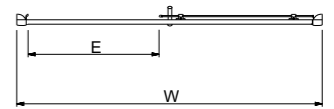

Product Number	Description	W1 Nominal Width mm	E - Entry Width mm	W - Adjustment mm	
				Alcove	With Side panel
ES46500CP	Sliding Door 1000mm	1000	380	950-990	960-980
ES47500CP	Sliding Door 1100mm	1100	430	1050-1090	1060-1080
ES48500CP	Sliding Door 1200mm	1200	480	1150-1190	1160-1180
ES49500CP	Sliding Door 1400mm	1400	570	1350-1390	1360-1380
ES40500CP	Sliding Door 1700mm	1700	750	1650-1690	1660-1680

All products come complete with standard wall profiles, for an extra 30mm an extension wall profile is available.

The installation of any door with 2 side panels is NOT possible.