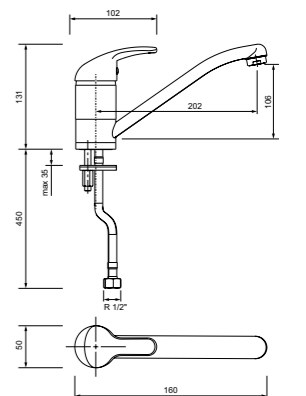

X52 Low Flow - For use with kitchens

PART NUMBER DESCRIPTION

X525925CP Low flow kitchen mono mixer 5 litre*

*Minimum operating pressure 0.5 bar.