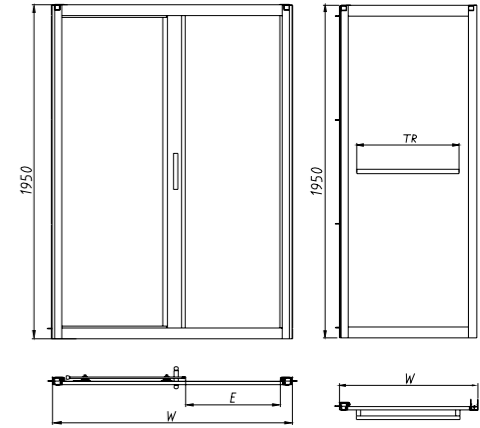

Bow Quadrant

PART NUMBER DESCRIPTION

H83930CP	Bow quadrant 780mm
H83930WH	Bow quadrant tray 780mm (960 x 1125mm total size)
H84930CP	Bow quadrant 880mm
H84930WH	Bow quadrant tray 880mm (1080 x 1270mm total size)
SF8888XX	Twyford 90mm high flow waste kit

Can be installed to open from the left or right

Part Number	Description	W1 - Wall Width mm	W2 - Total Width mm	D - Depth mm	E - Entry Width mm	WP - Waste Position mm	Adjustment mm
H83930CP	Bow Quadrant 780mm	770	950	1116	530	N/A	25
H83930WH	Floor Bow Quadrant Tray 780mm	785	960	1125	N/A	680	N/A
H84930CP	Bow Quadrant 880mm	870	1070	1257	585	N/A	25
H84930WH	Floor Bow Quadrant Tray 880mm	885	1080	1270	N/A	780	N/A

Sliding Door

PART NUMBER DESCRIPTION

H86500CP	Sliding door 1000mm left or right hand
H86501CP	Sliding door 1100mm left or right hand
H88500CP	Sliding door 1200mm left or right hand
H89500CP	Sliding door 1400mm left or right hand
H89501CP	Sliding door 1500mm left or right hand
H80500CP	Sliding door 1600mm left or right hand
H80501CP	Sliding door 1700mm left or right hand

Can be installed to open from the left or right

Part Number	Description	W - Width mm	E - Entry Width mm	Adjustment Range mm	Adjustment With Side Panel mm
H86500CP	Sliding Door 1000mm LH or RH	1000	320	950-1000	972-1000
H86501CP	Sliding Door 1100mm LH or RH	1100	385	1050-1100	1072-1100
H88500CP	Sliding Door 1200mm LH or RH	1200	415	1150-1200	1172-1200
H89500CP	Sliding Door 1400mm LH or RH	1400	520	1350-1400	1372-1400
H89501CP	Sliding Door 1500mm LH or RH	1500	575	1450-1500	1472-1500
H80500CP	Sliding Door 1600mm LH or RH	1600	615	1550-1600	1572-1600
H80501CP	Sliding Door 1700mm LH or RH	1700	665	1650-1700	1672-1700

Bow Slider

PART NUMBER DESCRIPTION