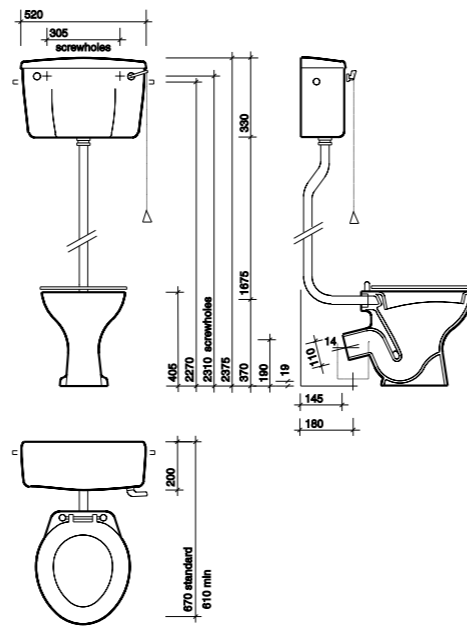

560mm Washbasin

PART NUMBER DESCRIPTION

- CC4212WH Pedestal or wall fixing 560 x 415mm, 2 tap hole
- VC5910WH Standard Pedestal
- SR1005XX Brackets (cast iron)

High Level WC Suite

PART NUMBER DESCRIPTION

- CC1138WH WC pan with horizontal outlet
- CX7630WH High level cistern & fittings, SSIO
- SR1300XX Cistern brackets
- CF6414WH Plastic flush pipe & clip
- ST6882.. BS seat and cover with stainless steel hinges, bottom fix (WH, BK)
- ST6881.. BS seat ring with stainless steel hinges, bottom fix (WH/BE)