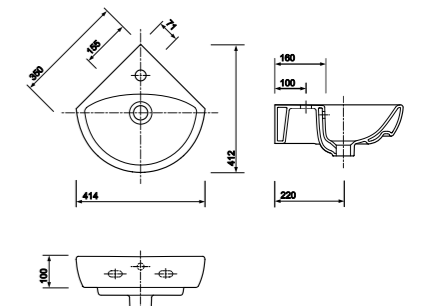

350mm Corner Washbasin

PART NUMBER	DESCRIPTION
E14891WH	Corner handrinse washbasin 350mm, 1 tap hole
WF8606CP	Chrome bottle trap
SR1015XX	Wall bolts (pair)