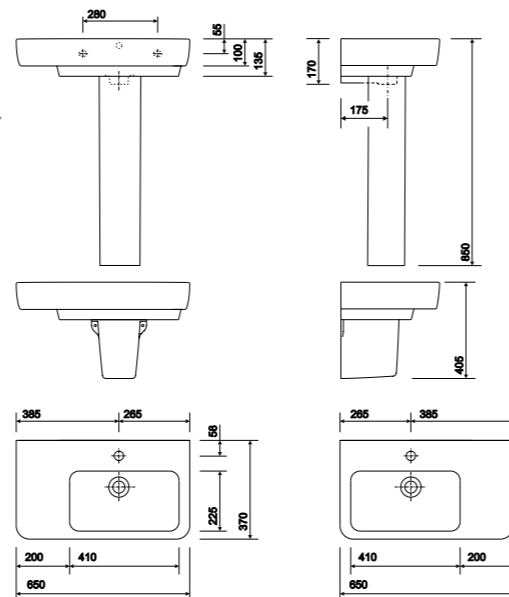

650mm Offset Washbasins

PART NUMBER	DESCRIPTION
E24011WH**	Washbasin 650 x 370mm, 1 tap hole, left hand shelf
E24411WH**	Washbasin 650 x 370mm, 1 tap hole, right hand shelf
E54920WH	Full pedestal
E54950WH	Semi pedestal
SR1018XX	Wall bolts (pair) standard
WF8493XX	Tubular trap for semi pedestal

Optional Upgrade
**T11962XX Total Install® bracket (large 280mm centres)

*Note: When installing a semi pedestal use tubular trap WF8493XX

Left hand shelf shown

Please refer to page 166 for a complete list of compatible concealed cisterns and flushing systems.
Note all wall bolts listed are masonry (for use on solid walls).

500mm Washbasins - Short Projection

PART NUMBER	DESCRIPTION
E24016WH	Washbasin 500 x 250mm, 1 left hand tap hole, right hand bowl
E24405WH	Washbasin 500 x 250mm, 1 right hand tap hole, left hand bowl
E24115WH	Washbasin 500 x 250mm, 1 right hand tap hole, central bowl
E54920WH	Full Pedestal
IE6800CP	Chrome bottle trap
SR1018XX	Wall bolts (pair) standard