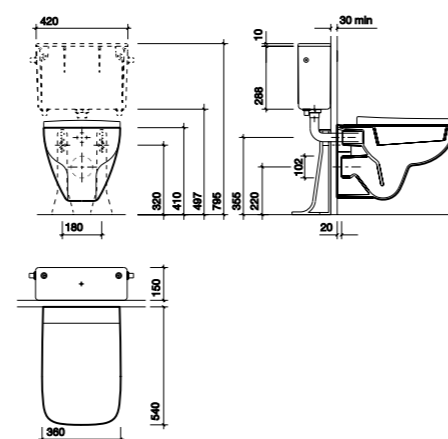

Wall-hung WC Suite

PART NUMBER	DESCRIPTION
GL1738WH	Wall-hung toilet pan, horizontal outlet
CX9642XX	Concealed cistern, 4/2.6 litre flush
CF9002CP	Air button, dual flush, small button - Chrome Plated
CF9032CP	Air button, dual flush, mini plate 80 x 124mm - Chrome Plated
CF9022CP	Air button, dual flush, large plate 150 x 230mm - Chrome Plated
GL7815WH	Seat and cover
GL7851WH	Seat & cover with soft closing mechanism
SR8138XX	Wall-hung fixing kit