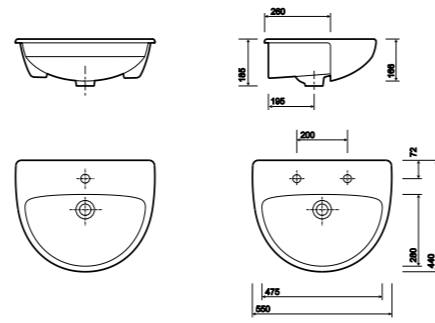

550mm Semi-Recessed Washbasin

PART NUMBER DESCRIPTION

- E14661WH Semi-recessed washbasin 550 x 440mm, 1 tap hole
- E14662WH Semi-recessed washbasin 550 x 440mm, 2 tap hole