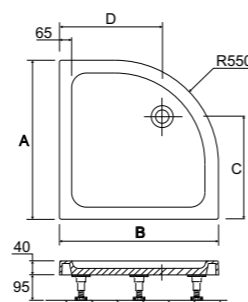

Square - Flat Top Trays

Part Number	Description	A	B
TR6111WH	760mm x 760mm Flat Top Tray	770	770
TR6121WH	800mm x 800mm Flat Top Tray	810	810
TR6131WH	900mm x 900mm Flat Top Tray	910	910
TR6141WH	1000mm x 1000mm Flat Top Tray	1010	1010

Note leg/panel kit and waste MUST be ordered separately
See shower tray accessories for details

Offset Quadrant - Flat Top Trays

Part Number	Description	A	B	C	D
TR6731WL	900mm x 760mm Quadrant LH Flat Top Tray	910	770	600	470
TR6732WR	900mm x 760mm Quadrant RH Flat Top Tray	910	770	600	470
TR6733WL	900mm x 800mm Quadrant LH Flat Top Tray	910	810	600	510
TR6734WR	900mm x 800mm Quadrant RH Flat Top Tray	910	810	600	510
TR6741WL	1000mm x 800mm Quadrant LH Flat Top Tray	1010	810	700	510
TR6742WR	1000mm x 800mm Quadrant RH Flat Top Tray	1010	810	700	510
TR6761WL	1200mm x 800mm Quadrant LH Flat Top Tray	1210	810	900	510
TR6762WR	1200mm x 800mm Quadrant RH Flat Top Tray	1210	810	900	510
TR6763WL	1200mm x 900mm Quadrant LH Flat Top Tray	1210	210	900	610
TR6764WR	1200mm x 900mm Quadrant RH Flat Top Tray	1210	210	900	610

Note leg/panel kit and waste MUST be ordered separately
See shower tray accessories for details

Rectangle - Flat Top Trays

Part Number	Description	A	B
TR6331WH	900mm x 760mm Flat Top Tray	910	770
TR6341WH	1000mm x 760mm Flat Top Tray	1010	770
TR6342WH	1000mm x 800mm Flat Top Tray	1010	810
TR6351WH	1100mm x 800mm Flat Top Tray	1110	810
TR6361WH	1200mm x 760mm Flat Top Tray	1210	770
TR6362WH	1200mm x 800mm Flat Top Tray	1210	810
TR6463WH	1200mm x 900mm Flat Top Tray	1210	910
TR6381WH	1400mm x 900mm Flat Top Tray	1410	910
TR6391WH	1500mm x 800mm Flat Top Tray	1510	810
TR6301WH	1600mm x 800mm Flat Top Tray	1610	810
TR6302WH	1700mm x 700mm Flat Top Tray	1710	710
TR6303WH	1700mm x 750mm Flat Top Tray	1710	760