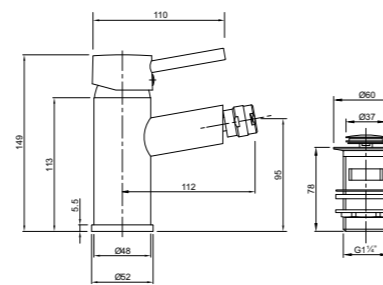

X60 - For use with bidets

PART NUMBER DESCRIPTION

X605135CP X60 bidet mono mixer inc cc waste