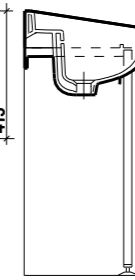

560mm Washbasin

PART NUMBER DESCRIPTION

- CC4212WH Pedestal or wall fixing 560 x 415mm, 2 tap hole
- VC5910WH Standard Pedestal
- SR1005XX Brackets (cast iron)