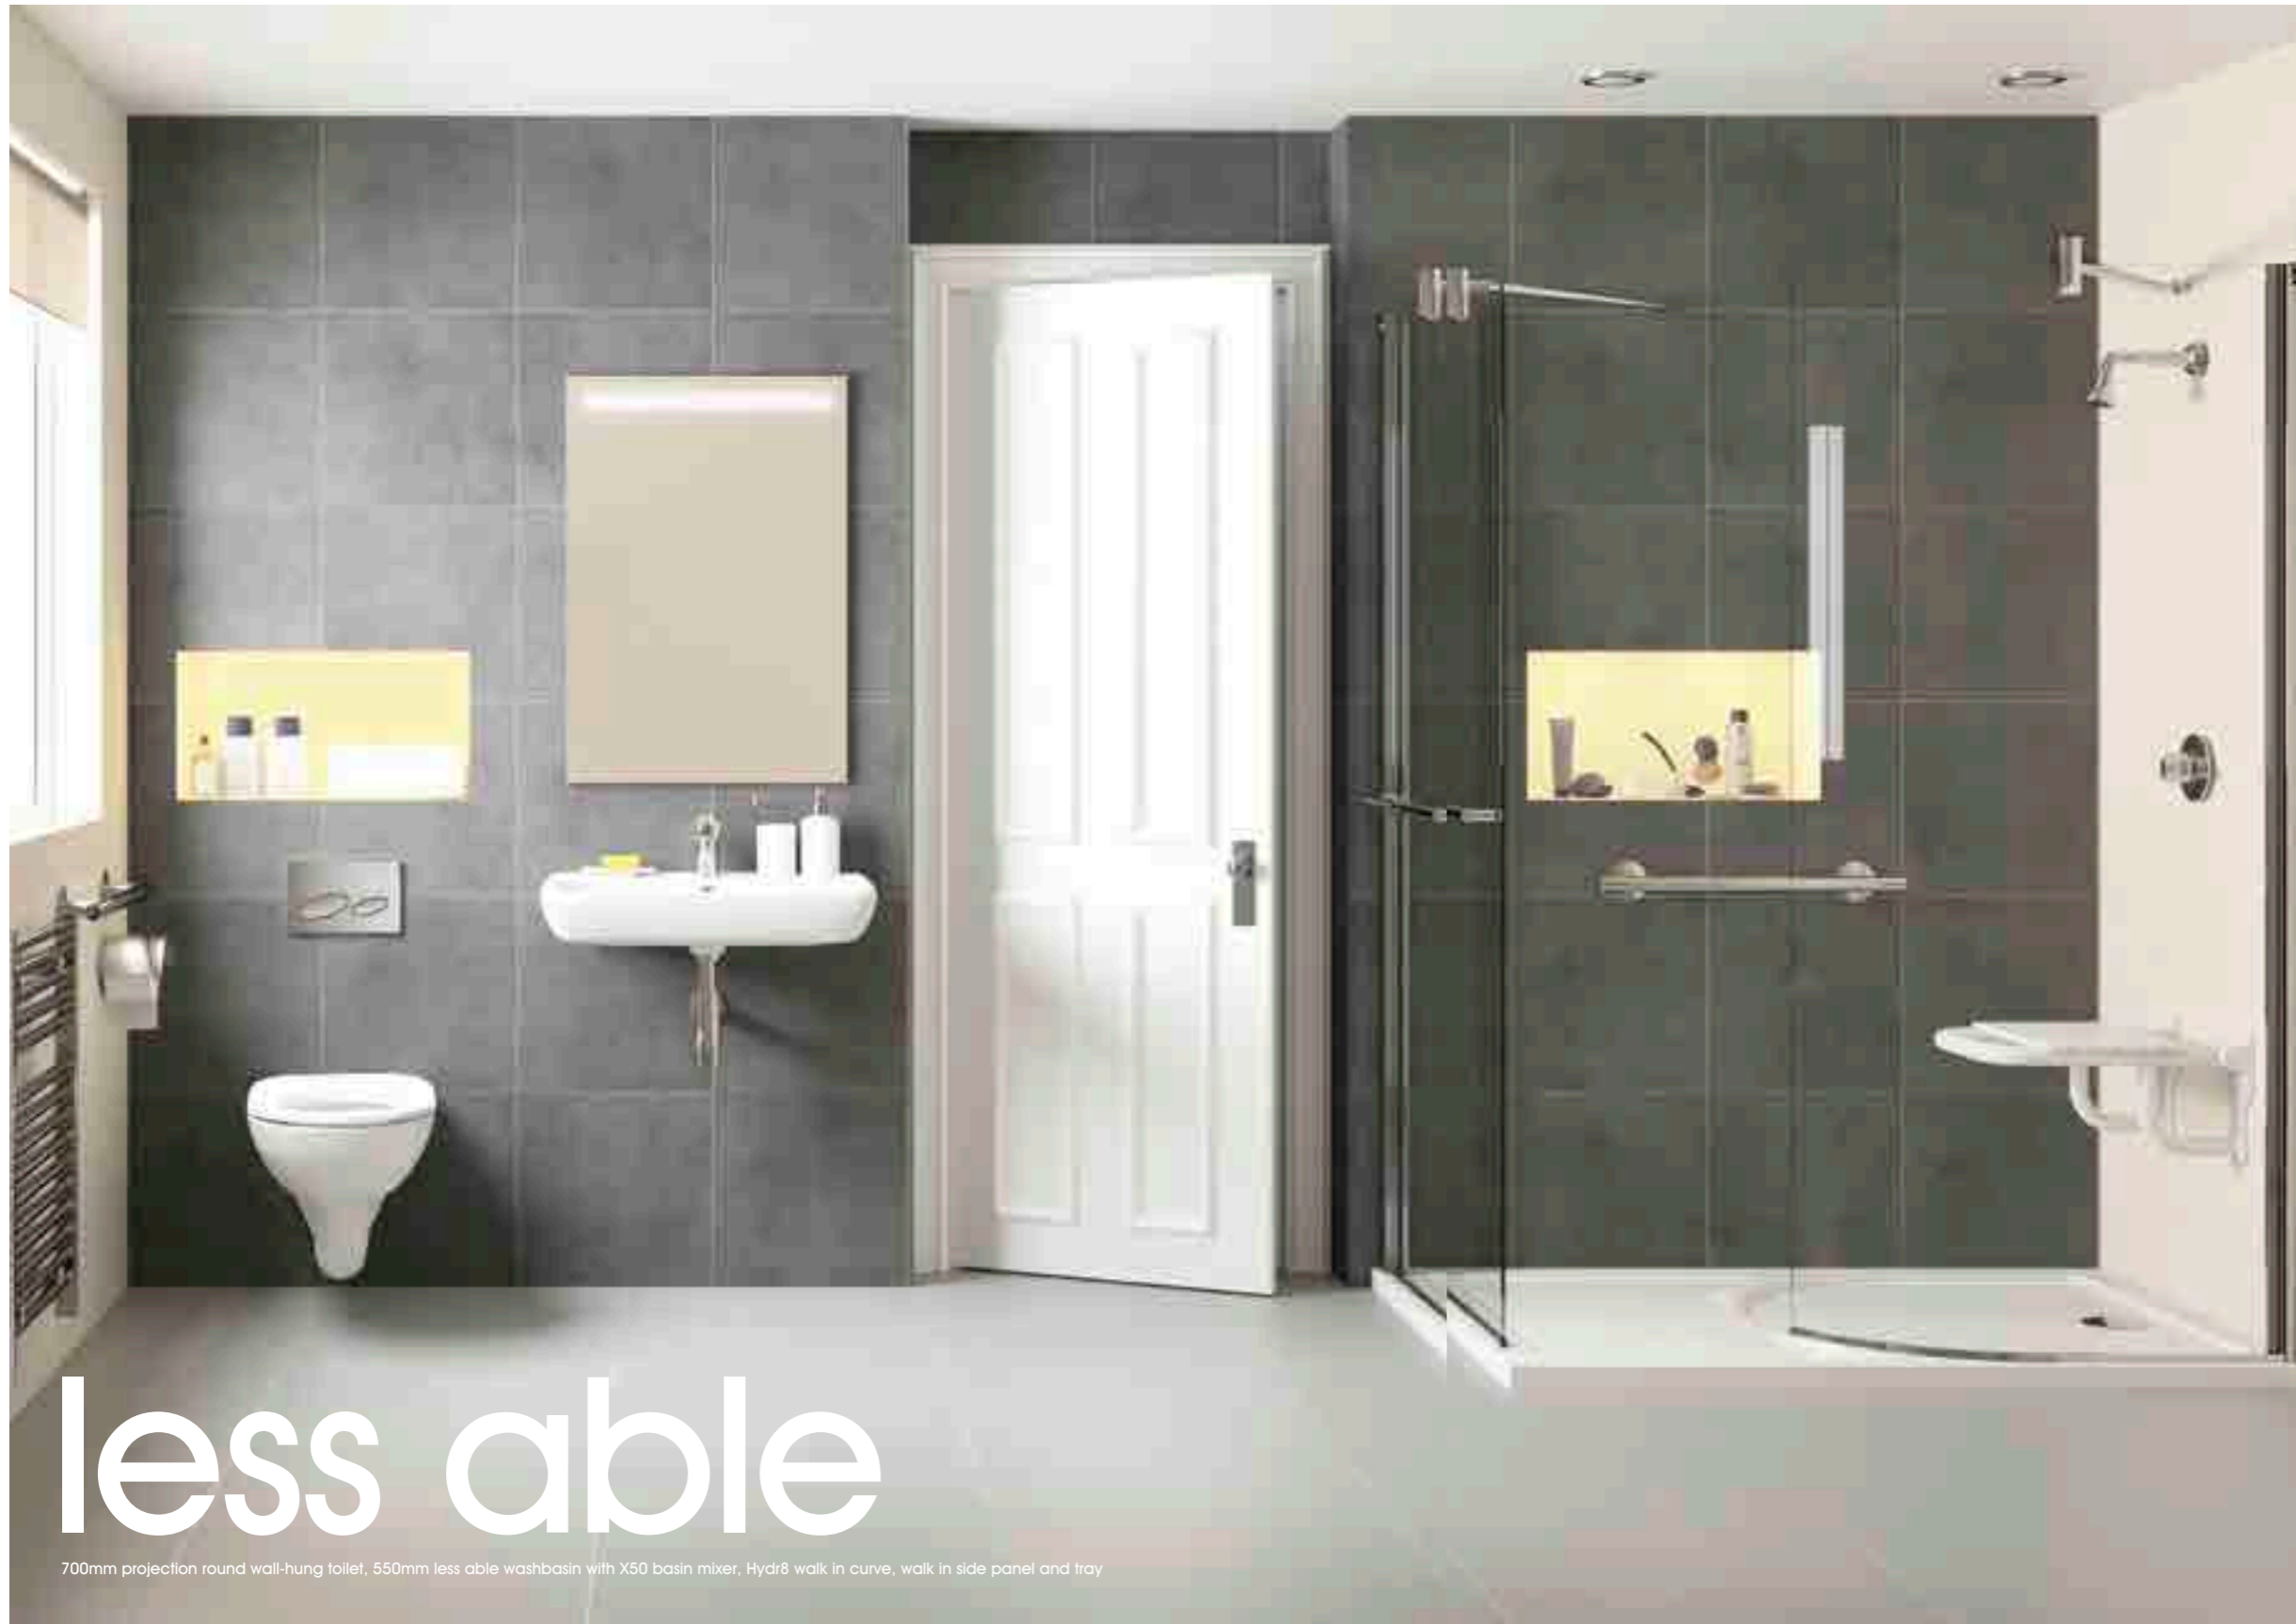

360mm round washbasin with bottle trap

e100 square

Outstanding choice for bathrooms on a budget, with a comprehensive series of products in a smart and stylish square design. e100 square is also a great bathroom solution for less able applications where easy access is the key.

Rimfree

360mm handrinse washbasin and vanity unit and Rimfree® wall-hung toilet

Bidet

450mm square washbasin with full pedestal

Family toilet seat

550mm semi-recessed washbasin with X52 mono mixer

Rimfree
 ANTIBACTERIAL SURFACE
 flush WISE