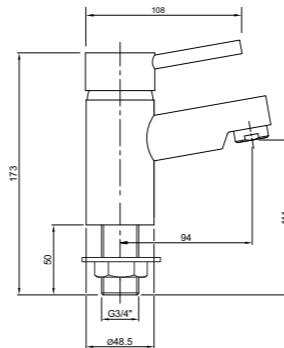

X60 - For use with washbasins

PART NUMBER DESCRIPTION

X605126CP X60 basin mono mixer inc cc waste

PART NUMBER DESCRIPTION

X605122CP X60 basin mono mixer - mini inc cc waste

PART NUMBER DESCRIPTION

X605205CP X60 basin 1/2 inch pillar taps

X60 - For use with bidets

PART NUMBER DESCRIPTION

X605135CP X60 bidet mono mixer inc cc waste

X60 - For use with baths

PART NUMBER DESCRIPTION

X605215CP X60 bath 3/4 inch pillar taps

PART NUMBER DESCRIPTION

X605255CP X60 bath filler deck mounted

PART NUMBER DESCRIPTION

X605265CP X60 bath shower mixer deck mounted

X62 - For use with washbasins

PART NUMBER DESCRIPTION

X625126CP X62 basin mono mixer inc cc waste

PART NUMBER DESCRIPTION

X625122CP X62 basin mono mixer - mini inc cc waste

PART NUMBER DESCRIPTION

X625205CP X62 basin 1/2 inch pillar taps