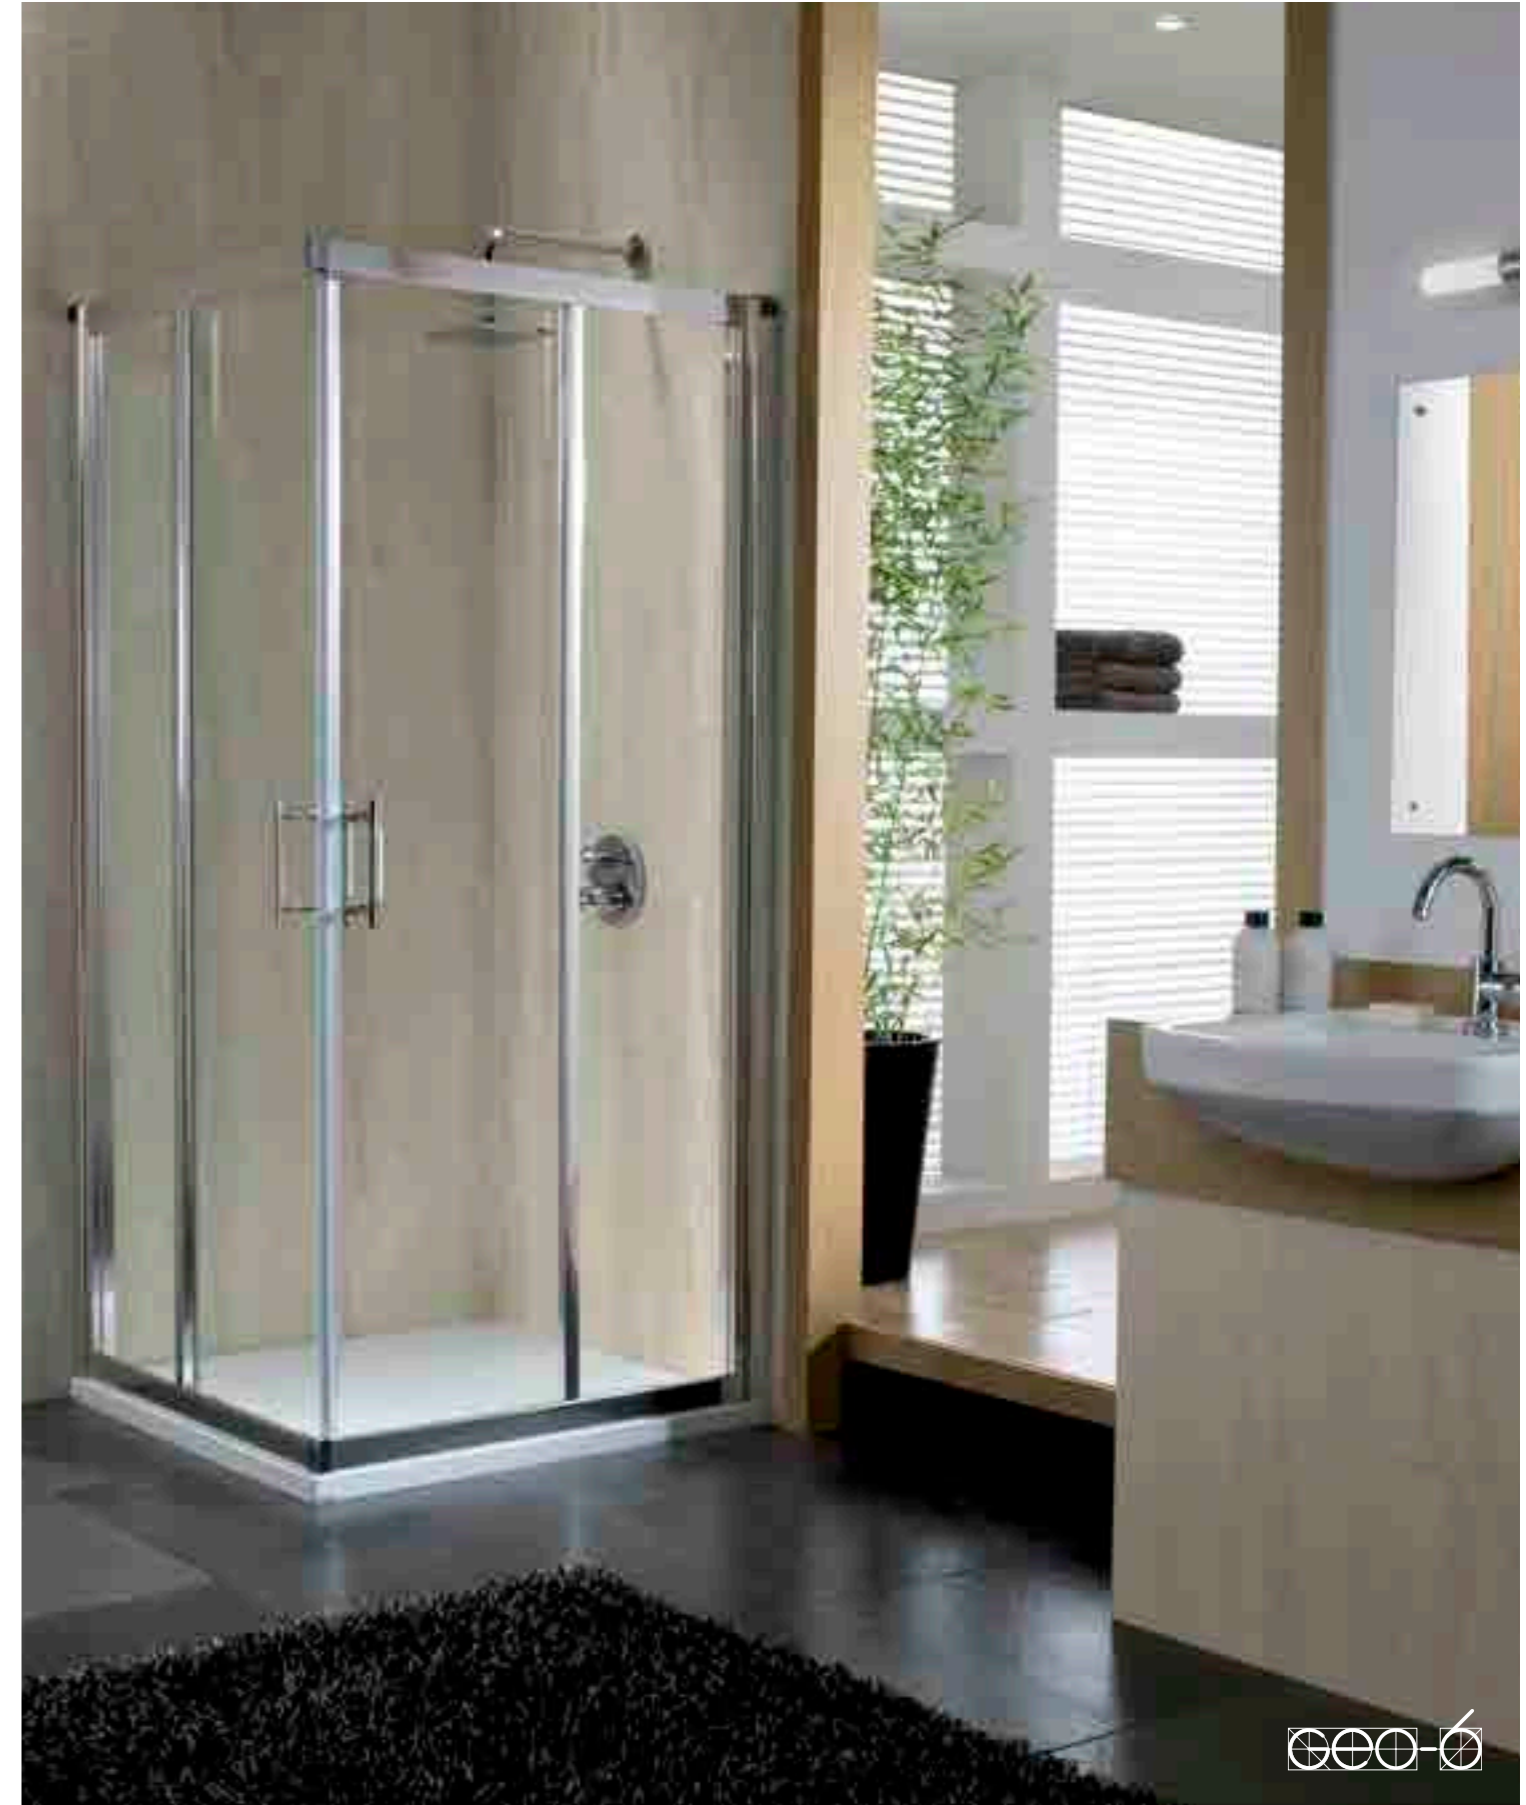

Available in the following sizes: Geo6 Pivot Door 760, 800 & 900mm

Geo6 Side Panel 760, 800 & 900mm

Geo6 180° Pivot and In-line Panel

With a door that can open inwards or outwards, on a 180° pivot, this is a versatile option. The door can be used on its own - or with an In-Line Panel to create more showering space. The In-Line Panel can also be used with standard Geo6 Pivot and Bi-Fold Doors.

Available in the following sizes: Geo6 180° Pivot Door 760, 800 & 900mm

Geo6 In-Line Panel 180, 420, 600 & 800mm. Geo6 Side Panel 760, 800 & 900mm

Geo6 Corner Entry

Sliding corner access doors provide extra showering space and make the Corner Entry enclosure an excellent alternative to a Quadrant. Available in a choice of dimensions.

Available in the following sizes: Geo6 Corner Entry 760, 800 & 900mm

Geo6 Bi-Fold Door

The Bi-Fold Door can be located in a recess, or in a corner with the addition of a Side Panel. This stylish door folds neatly to the side to allow maximum access without encroaching into the bathroom.