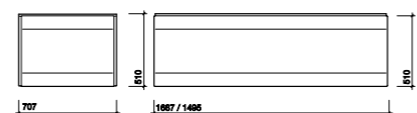

Galerie Callisto Acrylic panel for use with any bath 1500 and 1700mm long, widths available: 700, 750 and 800mm

- GN7125WH 1500mm front panel for all 1500mm baths
- GN7121WH 1700mm front panel for all 1700mm baths
- GN7122WH 700mm end panel for all 700mm wide baths
- GN7422WH 800mm end panel for all 800mm wide baths