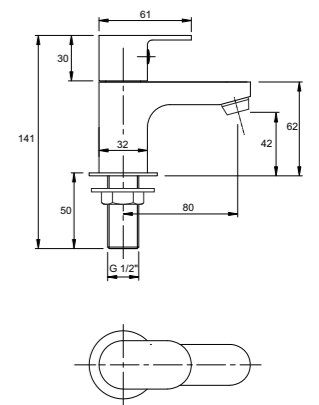

PART NUMBER DESCRIPTION

X705205CP X70 basin 1/2 inch pillar taps