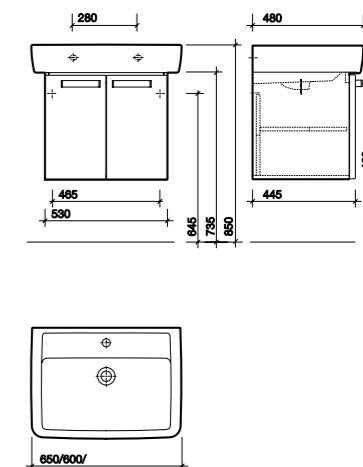

Under Basin Furniture Unit for 600mm and 650mm Washbasin

PART NUMBER DESCRIPTION

- GL0100WH Underbasin furniture unit for 600 & 650mm washbasin - White Gloss
- GL0100WE Underbasin furniture unit for 600 & 650mm washbasin - Wenge Gloss
- GL0100RD Underbasin furniture unit for 600 & 650mm washbasin - Red Gloss