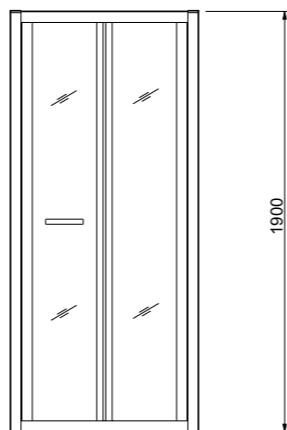

Can be installed to open from the left or right

Product Number	Description	W - Nominal Width mm	E - Entry Width mm	W - Adjustment mm	
				Alcove	With Side Panel
ES43200CP	Bi-Fold Door 760mm	760	460	710-750	720-740
ES44200CP	Bi-Fold Door 800mm	800	500	750-790	760-780
ES45200CP	Bi-Fold Door 900mm	900	600	850-890	860-880