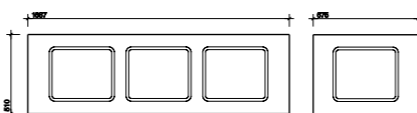

View Solid panel with magnetic fixing for use with any bath 1700mm long and 700mm wide

- IS2171WH 1700mm front panel with Total Install®
- IS2172WH 700mm end panel with Total Install®

Note: Full Total Install® feature can only be achieved with this panel when used with the 1700mm Galerie bath only