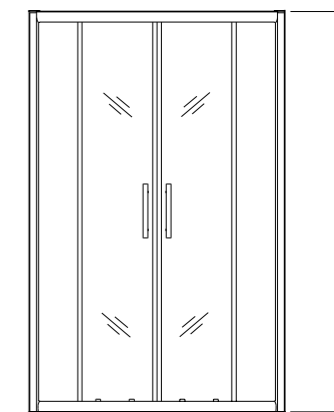

Corner Entry

PART NUMBER DESCRIPTION

- ES24300CP Corner entry 800mm
- ES25300CP Corner entry 900mm
- ES20600CP 30mm extension profile