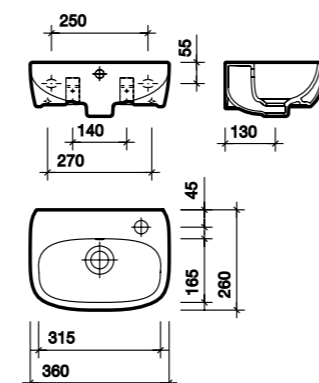

500mm Corner Washbasin

PART NUMBER	DESCRIPTION
MD4191WH	500 x 485mm corner washbasin, 1 tap hole
IE6800CP	Chrome bottle trap
SR1015XX	Wall bolts (pair) short

Note this basin is not suitable for installation with a pedestal

550mm Semi-Recessed Washbasin

PART NUMBER	DESCRIPTION
MD4621WH	550 x 445mm semi-recessed washbasin, 1 tap hole

Note this basin includes fixing kit

450mm Handrinse Washbasin with Shelf

PART NUMBER	DESCRIPTION
MD4041WH	450 x 350mm washbasin with right hand shelf space, 1 tap hole
MD4910WH	Full pedestal
IE6800CP	Chrome bottle trap
SR1015XX	Wall bolts (pair) short

Under Countertop Washbasins - 520 & 560mm

PART NUMBER	DESCRIPTION
MD4510WH	520 x 410mm under countertop washbasin, no tap hole
MD4540WH	560 x 440mm under countertop washbasin, no tap hole

Wall-hung Bidet

PART NUMBER	DESCRIPTION
MD3411WH	Wall-hung bidet, 1 tap hole
SR8138XX	Wall-hung fixing kit

360mm Handrinse Washbasin

PART NUMBER	DESCRIPTION
MD4821WH	360 x 260mm handrinse washbasin, 1 right hand tap hole
IE6800CP	Chrome bottle trap
SR5307XX	Wall hangers (pair)
	Alternative fixings
SR1015XX	Wall bolts (pair) short

Note this basin is not suitable for use with a pop up waste

Back-to-Wall Bidet

PART NUMBER	DESCRIPTION
MD3111WH	Back-to-wall bidet, 1 tap hole