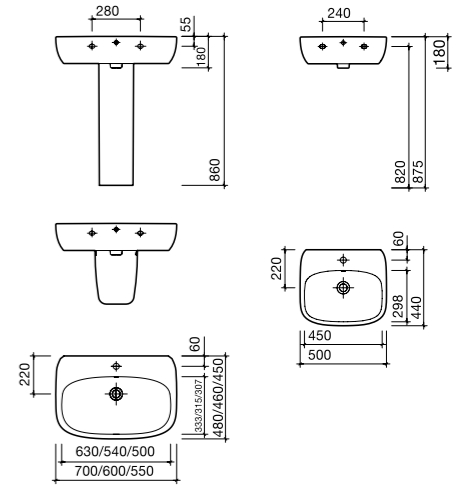

Washbasins - 500, 550, 600, & 700mm

PART NUMBER	DESCRIPTION
MD4131WH	500 x 440mm washbasin, 1 tap hole*
MD4231WH	550 x 450mm washbasin, 1 tap hole
MD4331WH	600 x 460mm washbasin, 1 tap hole
MD4341WH	700 x 480mm washbasin, 1 tap hole
MD4910WH	Full pedestal
GL4970WH	Semi pedestal