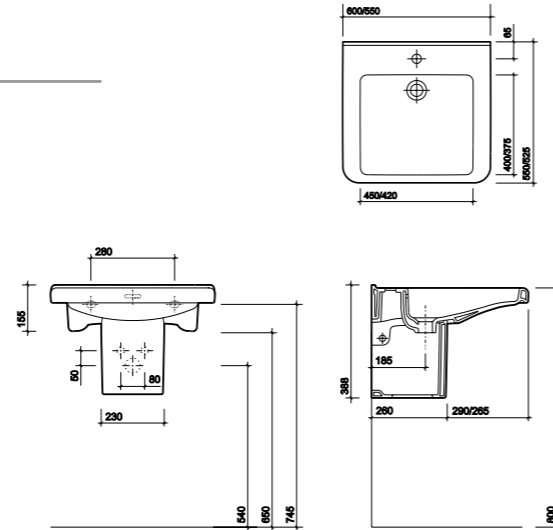

Washbasins - 550 & 600mm

PART NUMBER DESCRIPTION

- TA4211WH 550mm washbasin, 1 tap hole
- TA4311WH 600mm washbasin, 1 tap hole
- TA4960WH Semi pedestal
- SR1018XX Wall bolts (pair) standard