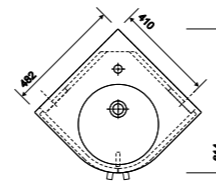

PART NUMBER	DESCRIPTION
E24191WH	Corner washbasin 500mm, 1 tap hole
SR1018XX	Wall bolts (pair) standard
Furniture Units	
E20102GY	Vanity unit for corner washbasin 500mm - Grey
E20102WH	Vanity unit for corner washbasin 500mm - White
Accessories	
E20008GY	Plinth for 500mm corner washbasin unit - Grey
E20008WH	Plinth for 500mm corner washbasin unit - White
E20010CP	Feet for furniture (pair) - Chrome Plated