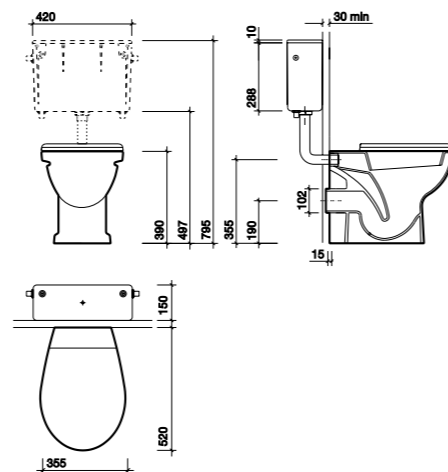

Back-to-Wall WC Suite

PART NUMBER	DESCRIPTION	
AR1438WH	Back-to-wall toilet, horizontal outlet	
CX9642XX	Concealed cistern 4/2.6 litre flush	
CF9002CP	Air button, dual flush, small button - Chrome Plated	
CF9032CP	Air button, dual flush, mini plate 80 x 124mm - Chrome Plated (minimum 65mm panel depth)	
CF9022CP	Air button, dual flush, large plate 150 x 230mm - Chrome Plated	
AR7815WH	Seat and cover with stainless steel hinges	
AR7810WH	Seat and cover with plastic hinges	
AR7853WH	Seat and cover with soft closing mechanism