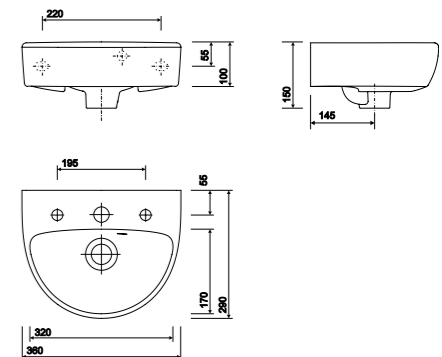

360mm Handrinse Washbasin

PART NUMBER	DESCRIPTION
E14821WH	Handrinse washbasin 360 x 290mm, 1 tap hole
E14822WH	Handrinse washbasin 360 x 290mm, 2 tap hole
GR4910WH	Full pedestal
SR1015XX	Wall bolts (pair) short