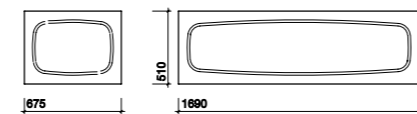

Refresh Solid panel with simple magnetic fixing for use with any bath 1700mm long and 700mm wide

- RE2171WH 1700mm front panel with Total Install®
- RE2172WH 700mm end panel with Total Install®

X50 - For use with washbasins

PART NUMBER DESCRIPTION

- X505126CP X50 basin mono mixer inc cc waste