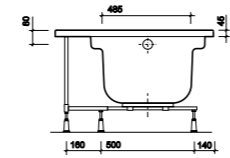

All Rectangular Bath and Panels - Acrylic

PART NUMBER	DESCRIPTION
TA8520WH	1700 x 750mm no tap hole, chrome grips, including waste cover
TA8522WH	1700 x 750mm 2 tap hole, chrome grips, including waste cover
TA8500WH	1700 x 750mm, no tap hole, no grips, including waste cover
TA7121WH	1700mm front panel
TA7122WH	750mm end panel

Accessories to be ordered separately

TA6800GY	All bath headrest
TA7886GY	750mm All bath seat