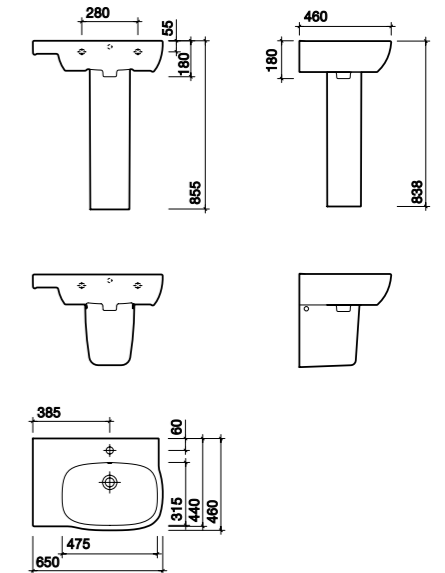

650mm Offset Washbasin

PART NUMBER	DESCRIPTION
MD4011WH	650 x 460mm washbasin with shelf space right hand, 1 tap hole
MD4411WH	650 x 460mm washbasin with shelf space left hand, 1 tap hole
MD4910WH	Full pedestal
GL4970WH	Semi pedestal
SR1018XX	Wall bolts (pair) standard