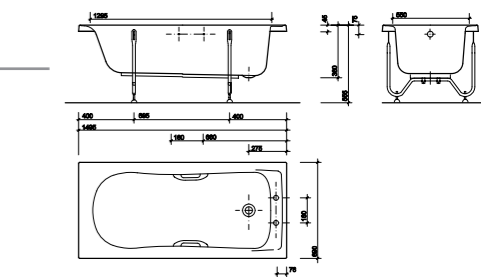

Galerie 1500mm Bath - Acrylic

PART NUMBER	DESCRIPTION
GN8420WH	1500 x 700mm, no tap hole, chrome grips
GN8422WH	1500 x 700mm, 2 tap hole, chrome grips