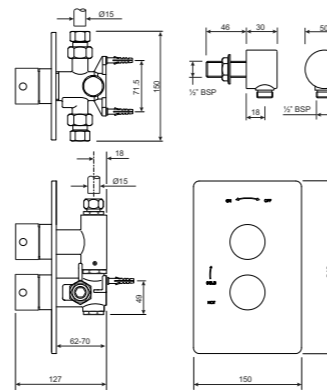

Accessories

NUMBER DESCRIPTION

- WF4350CP 1 1/4" waste fitting slotted CC
- WF4351CP 1 1/4" waste fitting Un-slotted CC
- XS0045CP Shower hose angled connector 1/2" BSP
- XS9006XX 6 LPM flow regulator for 1/2" pillar tap (pair)
- XS9075XX 7.5 LPM flow regulator for mono taps
- XS9008XX 8 LPM flow regulator for shower outlet
- XS9004XX 4 LPM flow regulator for X60 mini mono