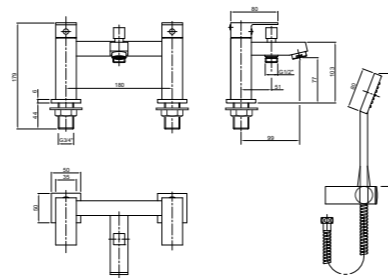

Taps & Mixers

X62 - For use with bidets

PART NUMBER DESCRIPTION

X625135CP X62 bidet mono mixer inc cc waste

X62 - For use with baths

PART NUMBER DESCRIPTION

X625215CP X62 bath 3/4 inch pillar taps

PART NUMBER DESCRIPTION

X625255CP X62 bath filler deck mounted

PART NUMBER DESCRIPTION

X625265CP X62 bath shower mixer deck mounted

Taps & Mixers

X70 - For use with washbasins

PART NUMBER DESCRIPTION

X705126CP X70 basin mono mixer inc cc waste

PART NUMBER DESCRIPTION

X705122CP X70 basin mono mixer - mini inc cc waste

PART NUMBER DESCRIPTION

X705205CP X70 basin 1/2 inch pillar taps

X70 - For use with bidets

PART NUMBER DESCRIPTION

X705135CP X70 bidet mono mixer inc cc waste