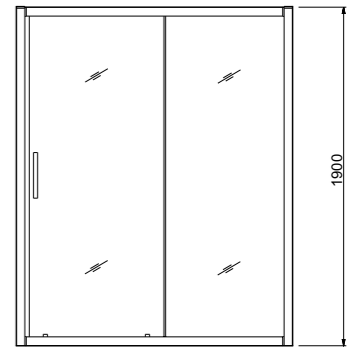

Product Number	Description	W1 Nominal Width mm	E - Entry Width mm	W - Adjustment mm	
				Alcove	With Side panel
ES46500CP	Sliding Door 1000mm	1000	380	950-990	960-980
ES47500CP	Sliding Door 1100mm	1100	430	1050-1090	1060-1080
ES48500CP	Sliding Door 1200mm	1200	480	1150-1190	1160-1180
ES49500CP	Sliding Door 1400mm	1400	570	1350-1390	1360-1380
ES40500CP	Sliding Door 1700mm	1700	750	1650-1690	1660-1680

All products come complete with standard wall profiles, for an extra 30mm an extension wall profile is available.

The installation of any door with 2 side panels is NOT possible.