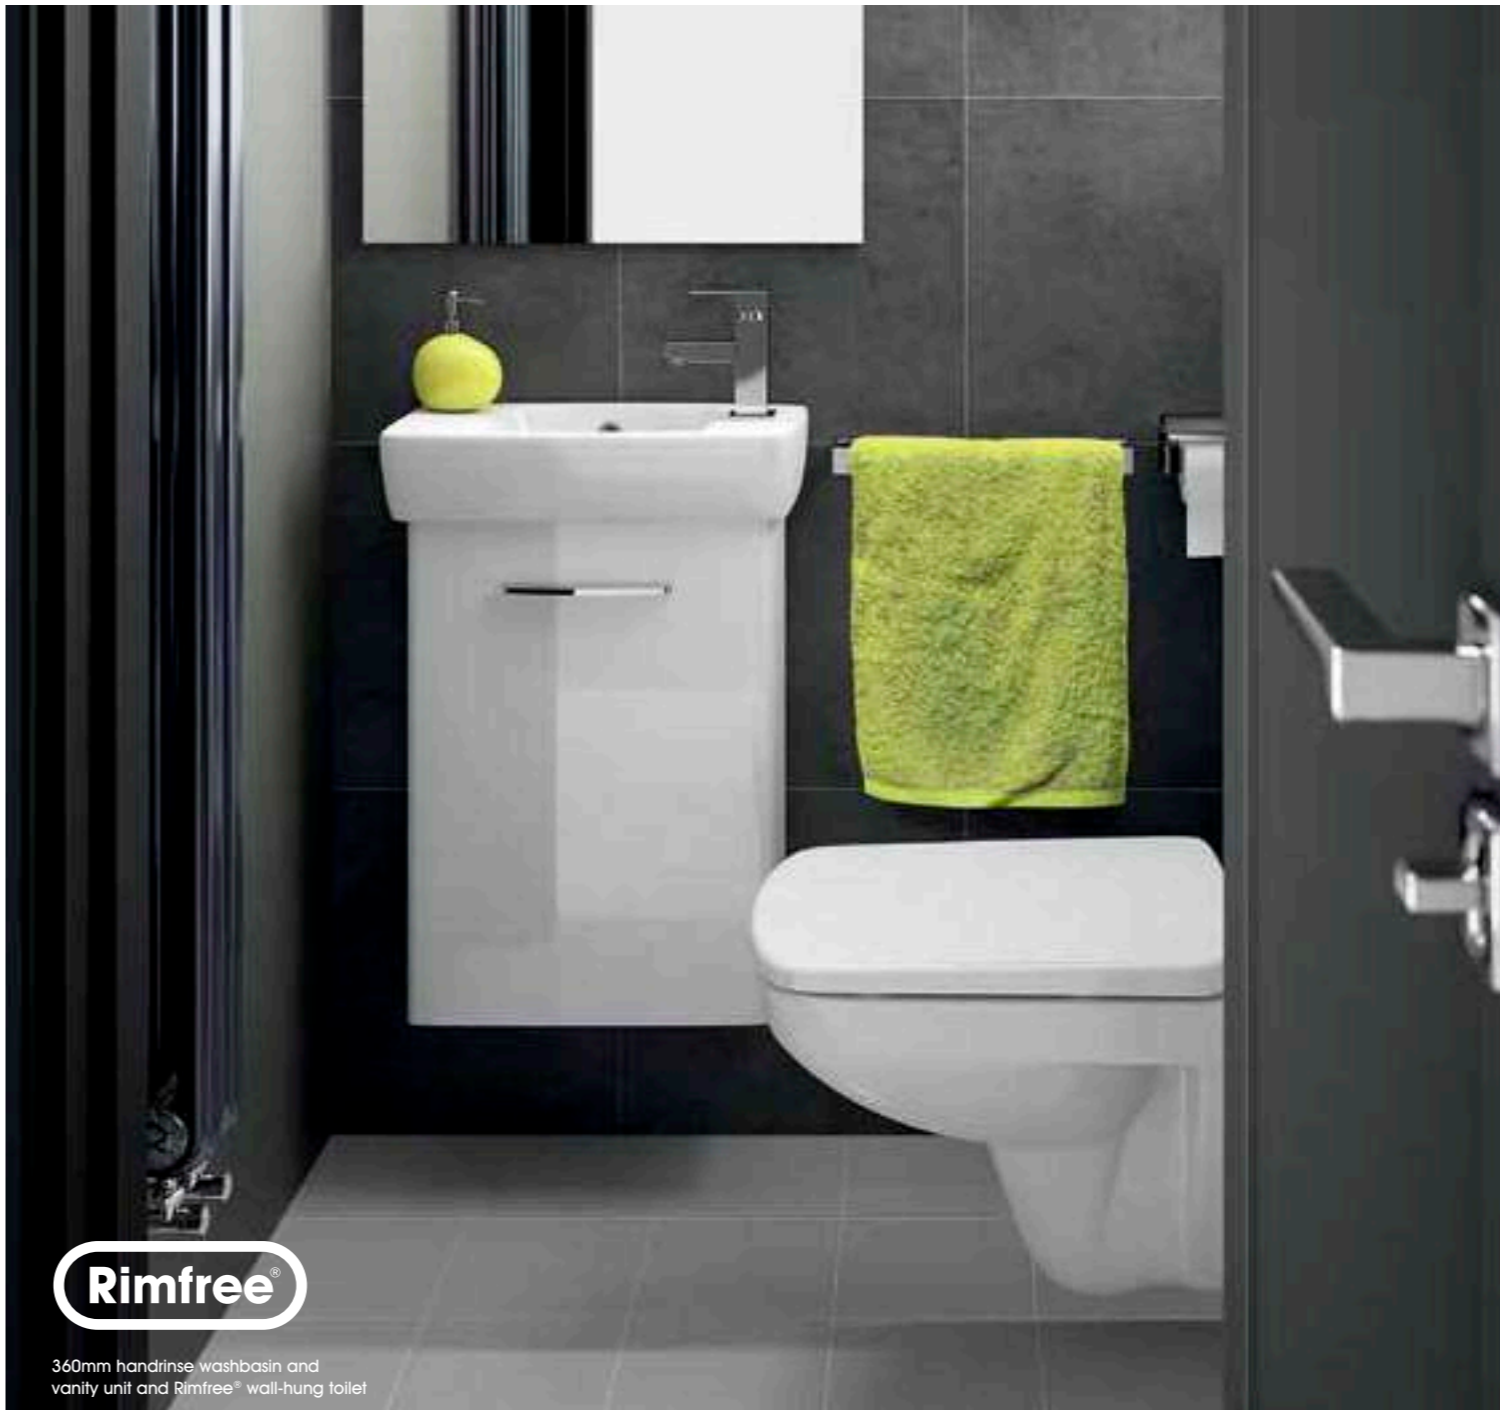

650mm round washbasin with full pedestal

Standard toilet with round cistern

e100 round

Back-to-wall toilet and bidet, 550mm semi-recessed washbasin

Rimfree® wall-hung toilet and es200 sliding door

Rimfree

Family toilet seat

360mm round washbasin with bottle trap

e100 square

Outstanding choice for bathrooms on a budget, with a comprehensive series of products in a smart and stylish square design. e100 square is also a great bathroom solution for less able applications where easy access is the key.

The range also includes furniture and accessories. See page 132 - 135 for details.

For a full range of options and sizes see pages 129 - 135.

550mm countertop washbasin

360mm handrinse washbasin

650mm square washbasin with semi pedestal and premium toilet with square cistern

Rimfree

360mm handrinse washbasin and vanity unit and Rimfree® wall-hung toilet

Bidet

450mm square washbasin with full pedestal

Family toilet seat

550mm semi-recessed washbasin with X52 mono mixer

Rimfree
 ANTIBACTERIAL SURFACE
 flush WISE