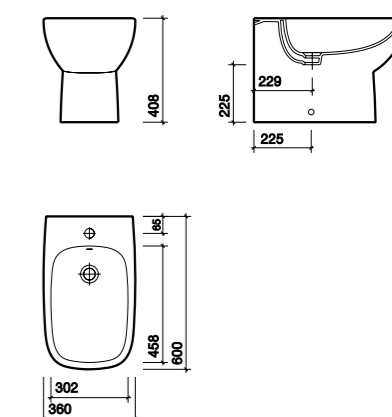

PART NUMBER	DESCRIPTION
MD3111WH	Back-to-wall bidet, 1 tap hole