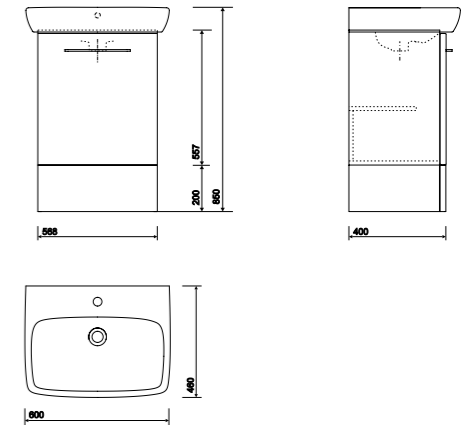

Note all wall bolts listed are masonry (for use on solid walls).