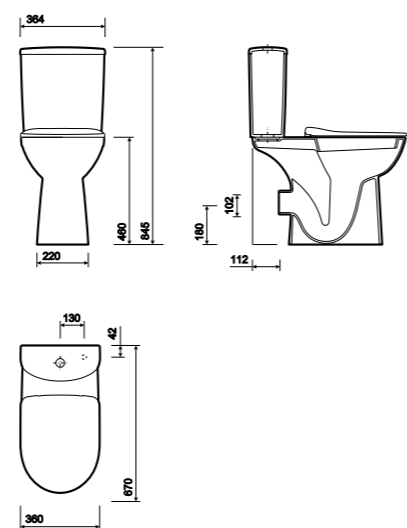

Raised Height WC Suite

PART NUMBER	DESCRIPTION		
E11348WH	Close coupled toilet pan, horizontal outlet - raised height		
E12590WH	Close coupled fitted cistern, push button, 4/2.6 litre flush		
E17868WH	Family seat, quick release hinge, soft closing mechanism		
E17815WH	Seat and cover with metal bottom fix hinge