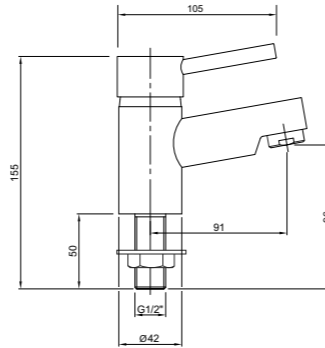

PART NUMBER DESCRIPTION

X605205CP X60 basin 1/2 inch pillar taps