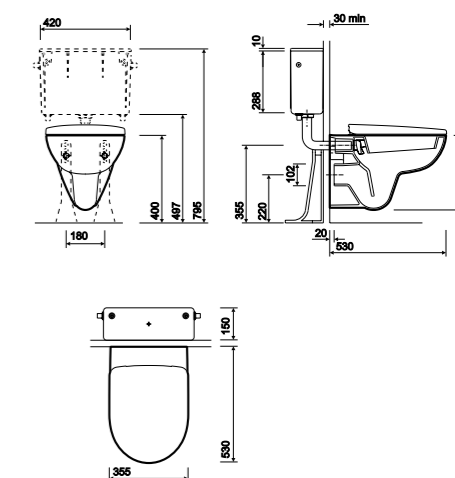

Wall-hung WC Suite

PART NUMBER	DESCRIPTION		
E11708WH	Wall-hung toilet pan, horizontal outlet		
CX9642XX	Concealed cistern, 4/2.6 litre flush		
CF9002CP	Air button, dual flush, small button - Chrome Plated		
CF9032CP	Air button, dual flush, mini plate 80 x 124mm - Chrome Plated		
CF9022CP	Air button, dual flush, large plate 150 x 230mm - Chrome Plated		
E17868WH	Family seat, quick release hinge, soft closing mechanism		
E17857WH	Seat and cover, quick release hinge, soft closing mechanism		
E17851WH	Seat and cover with top fix hinge, soft closing mechanism		
E17861WH	Seat and cover with metal top fix hinge		
E17815WH	Seat and cover with metal bottom fix hinge		
E17810WH	Seat and cover with plastic bottom fix hinge		
SR8138XX	Wall-hung fixing kit		