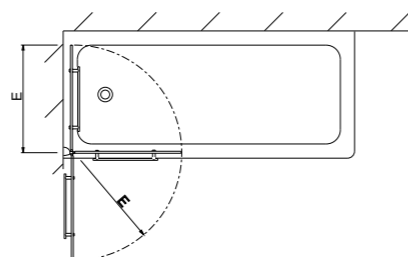

The installation of any door with 2 side panels is NOT possible.

Single Panel Bath Screen

PART NUMBER DESCRIPTION 

ES40960CP Universal single panel bath screen
1500 x 800mm, including towel rail

Can be installed on either a left or right hand wall