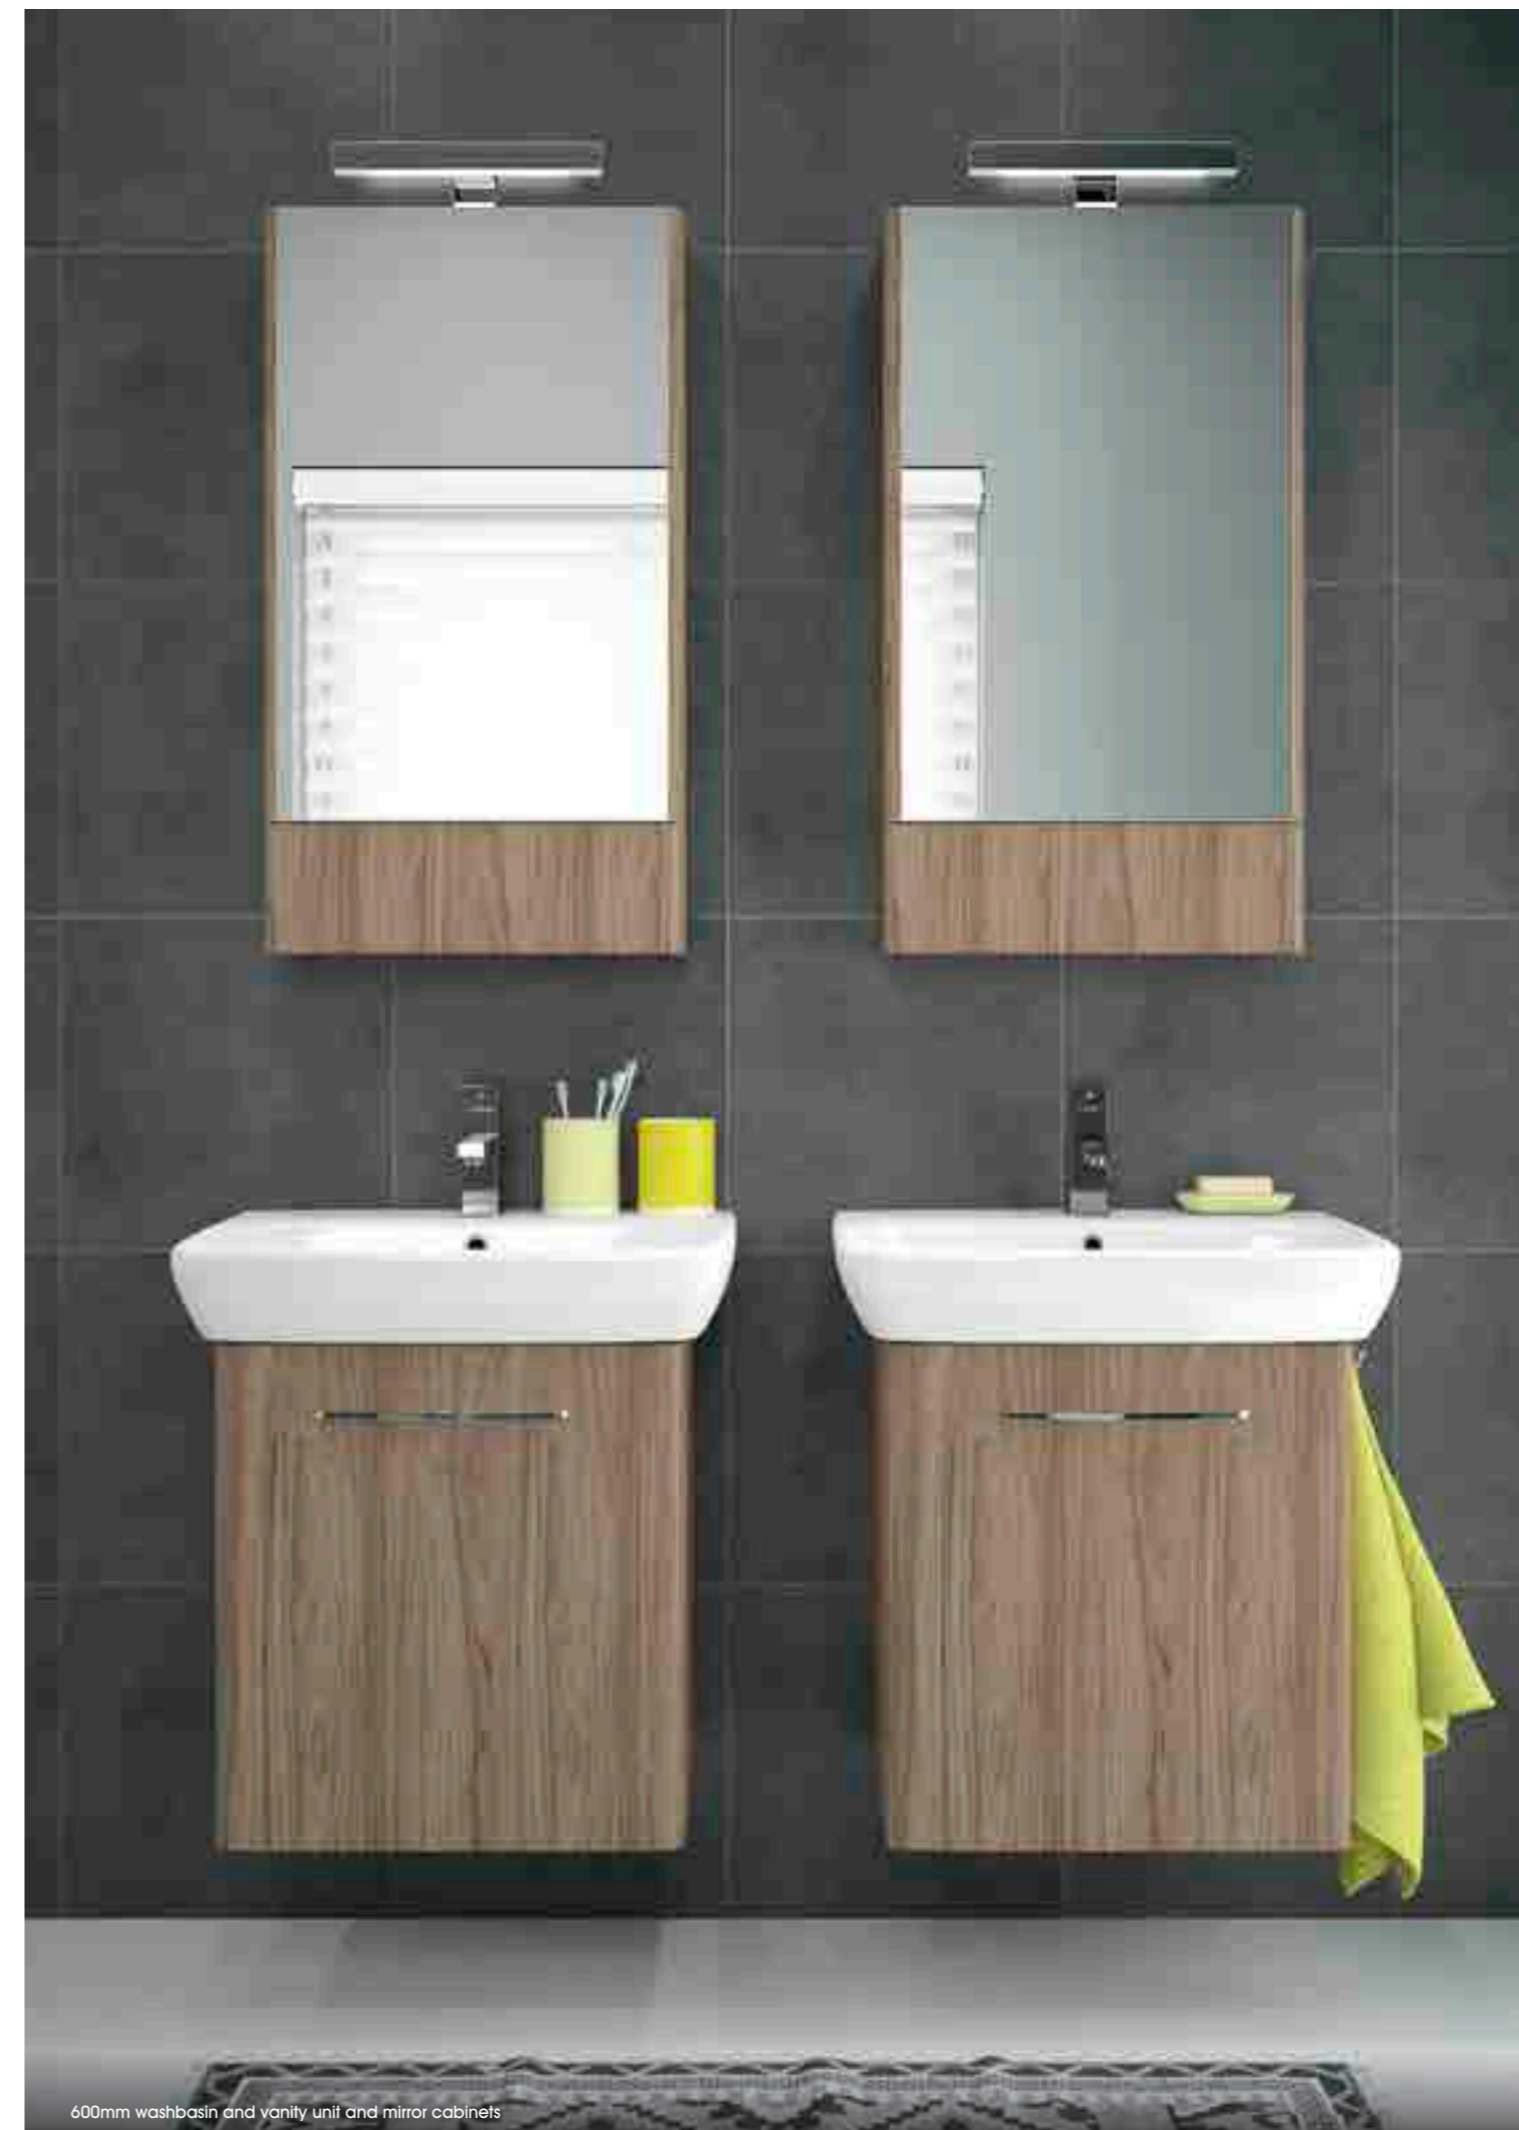

Rimfree

360mm handrinse washbasin and vanity unit and Rimfree® wall-hung toilet

Bidet

450mm square washbasin with full pedestal

Family toilet seat

550mm semi-recessed washbasin with X52 mono mixer

Rimfree
 ANTIBACTERIAL SURFACE
 flush WISE

Rimfree

Raised height toilet and square cistern, 550mm less able washbasin with X50 basin mixer

e100 square furniture

Versatile bathroom furniture with smart options for any space. A comprehensive series of underbasin vanity units, with plinths or legs for floor standing or wall mounting. Cabinets with service space and modular side units in two sizes with reversible doors. All available in white or grey ash wood and supplied fully assembled for easy installation. For a full range of options and sizes see pages 132 - 135.