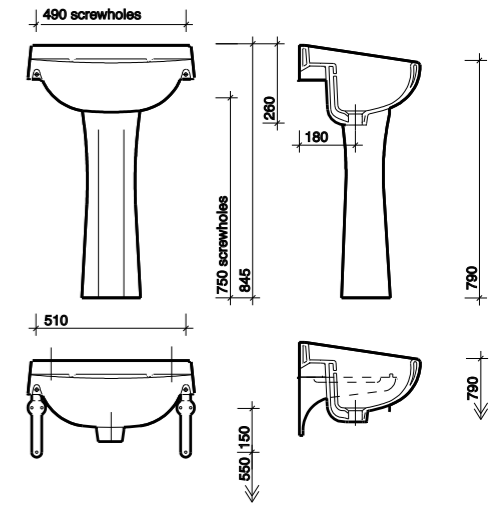

560mm Washbasin

PART NUMBER DESCRIPTION

- CC4212WH Pedestal or wall fixing 560 x 415mm, 2 tap hole
- VC5910WH Standard Pedestal
- SR1005XX Brackets (cast iron)