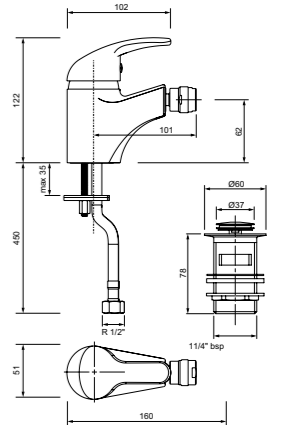

X52 Low Flow - For use with bidets

PART NUMBER DESCRIPTION

X525135CP Low flow bidet mono mixer 7/4 litre inc click clack waste*