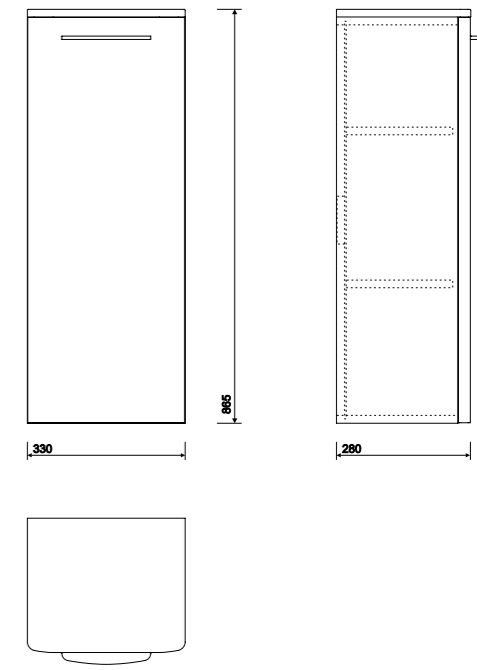

Large Side Furniture Unit

PART NUMBER DESCRIPTION

- E10171WH Side furniture unit 330 x 865 x 280mm - White
- E10171GA Side furniture unit 330 x 865 x 280mm - Grey Ash Wood
- **Optional Accessories**
- E10002XX Feet for furniture (pair) - Chrome Plated