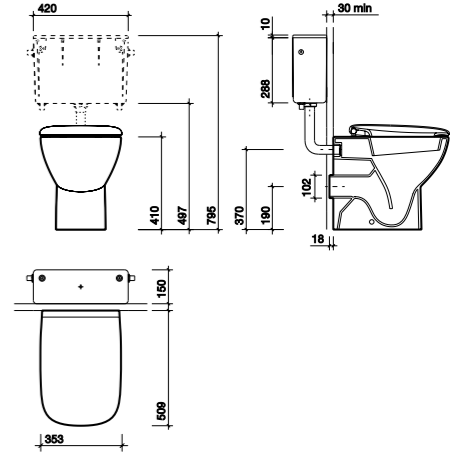

Back-to-Wall WC Suite

PART NUMBER	DESCRIPTION
MD1438WH	Back-to-wall toilet pan, horizontal outlet
CX9642XX	Concealed cistern, 4/2.6 litre flush
CF9002CP	Air button, dual flush, small button - Chrome Plated
CF9032CP	Air button, dual flush, mini plate 80 x 124mm - Chrome Plated
CF9022CP	Air button, dual flush, large plate 150 x 230mm - Chrome Plated
MD7815WH	Seat and cover with stainless steel hinges
MD7851WH	Seat and cover with soft closing mechanism