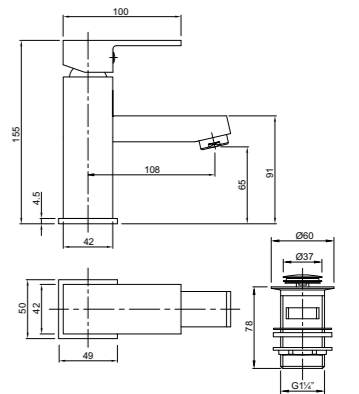

X62 - For use with washbasins

PART NUMBER DESCRIPTION

X625126CP X62 basin mono mixer inc cc waste