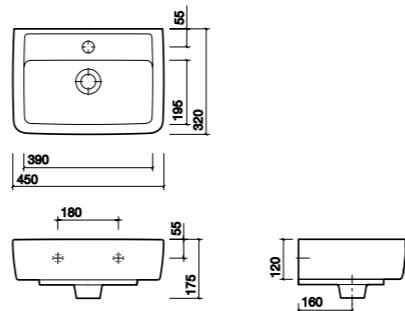

Note these basins include fixing kit
*Wall fixing only

450mm Handrinse Washbasin

PART NUMBER DESCRIPTION

- GL4851WH 450mm handrinse washbasin
- IE6800CP Chrome bottle trap

Note this basin includes fixing kit