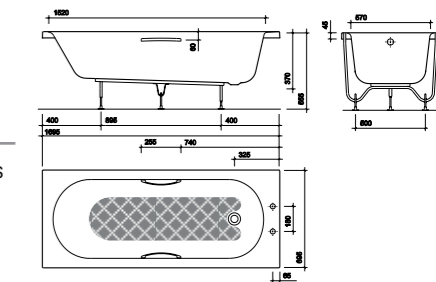

- OL8300WH 1700 x 700mm, no tap hole, no grips, 130 litre
- OL8322WH 1700 x 700mm, 2 tap hole, chrome grips, 130 litre

Opal 1700mm Bath with Tread

- Acrylic

PART NUMBER DESCRIPTION

- OL8822WH 1700 x 700mm, 2 tap hole, tread, chrome grips
- OL8802WH 1700 x 700mm, 2 tap hole, tread, no grips
- OL8800WH 1700 x 700mm, no tap hole, tread, no grips*
- Optional extra**
- BG1395CP Grips*