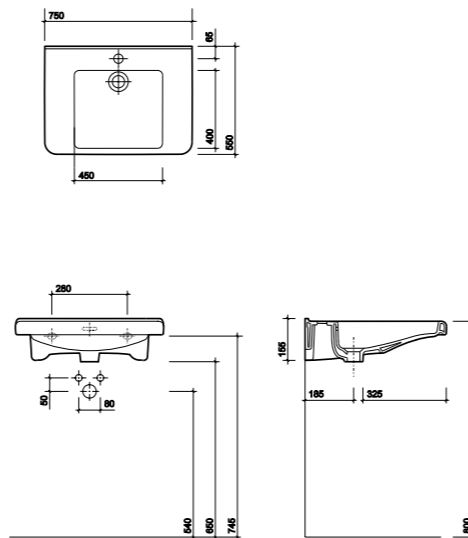

750mm Washbasin

PART NUMBER DESCRIPTION

- TA4411WH 750mm washbasin, 1 tap hole
- TA4960WH Semi pedestal
- SR1018XX Wall bolts (pair) standard