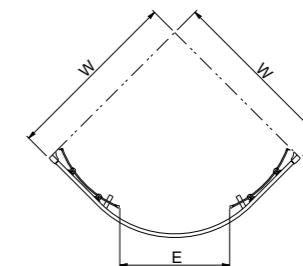

Quadrant

PART NUMBER DESCRIPTION 

- ES24700CP Quadrant 800 x 800mm
- ES25700CP Quadrant 900 x 900mm
- ES20600CP 30mm extension profile

Product Number	Description	W - Nominal Width mm	E - Entry Width mm	W - Adjustment mm
ES24700CP	Quadrant 800 x 800mm	800	420	760-780
ES25700CP	Quadrant 900 x 900mm	900	530	860-880