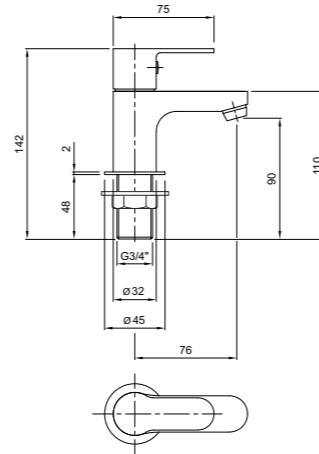

X50 - For use with bidets

PART NUMBER DESCRIPTION

- X505135CP X50 bidet mono mixer inc cc waste

X50 - For use with baths

PART NUMBER DESCRIPTION

X505215CP X50 bath 3/4 inch pillar taps

X52 Low Flow - For use with bidets