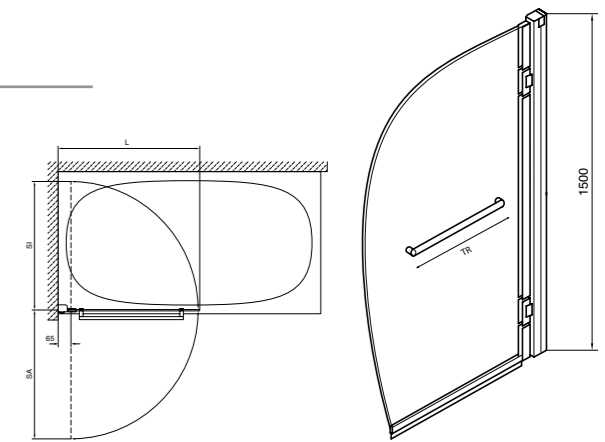

Part Number	Description	L - Length mm	SA - Swing Away mm	SI - Swing Inward mm	TR - Towel Rail mm	Adjustment Range mm
H84968CP	Sail Bath Screen LH	950	850	850	700	925-950
H84969CP	Sail Bath Screen RH	950	850	850	700	925-950

Note: All Hydr8 Walk In products can be installed straight onto the floor in a wet room situation, or on top of a tray.

Note: The installation of any door with 2 side panels is NOT possible.