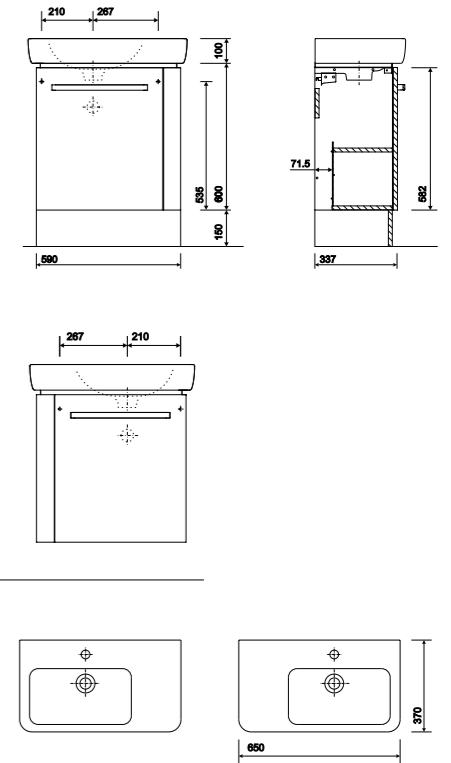

Right hand tap hole shown

400mm Handrinse Washbasins - Short Projection

PART NUMBER DESCRIPTION

- E24816WH Handrinse washbasin 400 x 250mm, 1 left hand tap hole
- E24815WH Handrinse washbasin 400 x 250mm, 1 right hand tap hole
- E54920WH Full pedestal
- IE6800CP Chrome bottle trap
- SR1015XX Wall bolts (pair) short