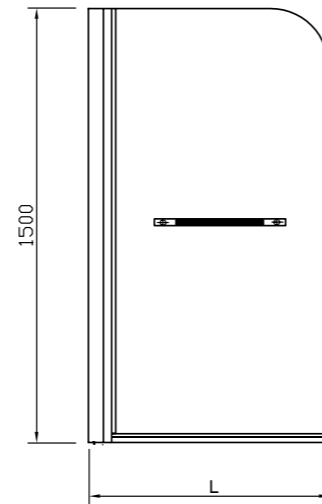

4 Fold Bath Screen

PART NUMBER DESCRIPTION

G61978CP	4 Fold Bath Screen LH
G61979CP	4 Fold Bath Screen RH

This product consists of 1 fixed panel and 3 folding panels.
Interlocking bottom gasket for optimum water tightness.

Right hand version shown

Part Number	Description	L - Length mm	PB - Push Back mm	PW - Panel Width mm	Adjustment mm
G61978CP	4 Fold Bath Screen LH	1000	295	230	980-1005
G61979CP	4 Fold Bath Screen RH	1000	295	230	980-1005

Single Panel Bath Screen

PART NUMBER DESCRIPTION

G61968CP	Single Panel Bath Screen 1500x850mm LH
G61969CP	Single Panel Bath Screen 1500x850mm RH

This product consists of wall post, 180° pivoting fixed glass panel.
Double gasket in-vertical profile and corner bottom seal for optimum water tightness.

Left hand version shown

Part Number	Description	L - Length mm	SA - Swing Away mm	SI - Swing Inwards mm	Adjustment mm
G61968CP	Single Panel Bath Screen 1500x850mm LH	850	765	765	830-855
G61969CP	Single Panel Bath Screen 1500x850mm RH	850	765	765	830-855

Pivot Door

PART NUMBER	DESCRIPTION
ES43100CP	Pivot door 760mm
ES44100CP	Pivot door 800mm
ES45100CP	Pivot door 900mm
ES40600CP	30mm extension profile

Can be installed to open from the left or right

Product Number	Description	W - Nominal Width mm	E - Entry Width mm	W - Adjustment mm	
				Alcove	With Side Panel
ES43100CP	Pivot Door 760mm	760	460	710-750	720-740
ES44100CP	Pivot Door 800mm	800	500	750-790	760-780
ES45100CP	Pivot Door 900mm	900	600	850-890	860-880

Sliding Door

PART NUMBER	DESCRIPTION
ES46500CP	Sliding door 1000mm
ES47500CP	Sliding door 1100mm
ES48500CP	Sliding door 1200mm
ES49500CP	Sliding door 1400mm
ES40500CP	Sliding door 1700mm
ES40600CP	30mm extension profile

Can be installed to open from the left or right