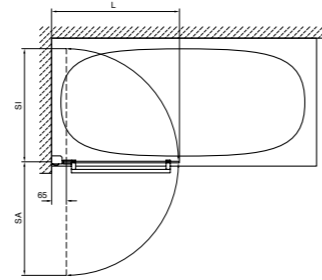

Part Number	Description	L - Length mm	SA - Swing Away mm	SI - Swing Inward mm	TR - Towel Rail mm	Adjustment Range mm
H81968CP	Radius Bath Screen LH	800	700	700	600	775-800
H81969CP	Radius Bath Screen RH	800	700	700	600	775-800

Offset Quadrant

PART NUMBER DESCRIPTION

- G66003CP Offset Quadrant 1000x800mm
- G68003CP Offset Quadrant 1200x800mm
- G68004CP Offset Quadrant 1200x900mm
- G60600CP 30mm Extension Profile

All Geo6 Offset Quadrants come in 2 packages