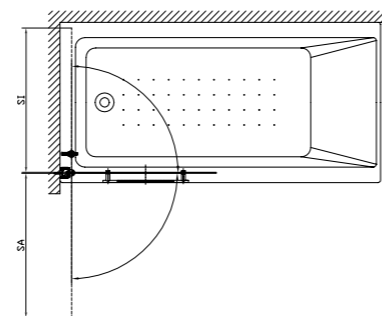

Pivot Door

PART NUMBER	DESCRIPTION
ES43100CP	Pivot door 760mm
ES44100CP	Pivot door 800mm
ES45100CP	Pivot door 900mm
ES40600CP	30mm extension profile

Can be installed to open from the left or right

Product Number	Description	W - Nominal Width mm	E - Entry Width mm	W - Adjustment mm	
				Alcove	With Side Panel
ES43100CP	Pivot Door 760mm	760	460	710-750	720-740
ES44100CP	Pivot Door 800mm	800	500	750-790	760-780
ES45100CP	Pivot Door 900mm	900	600	850-890	860-880