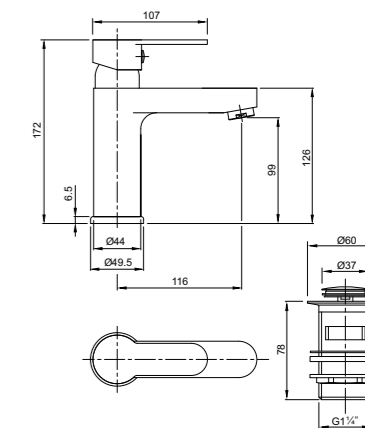

X50 - For use with washbasins

PART NUMBER DESCRIPTION

- X505126CP X50 basin mono mixer inc cc waste