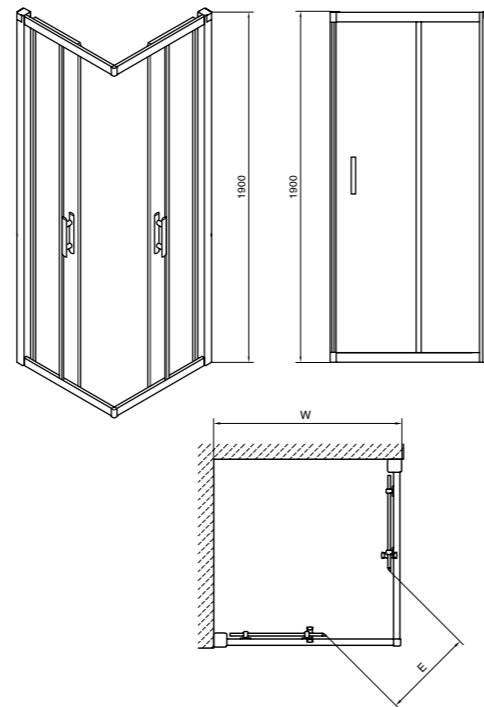

Part Number	Description	W - Width mm	E - Entry Width mm	Adjustment mm
G64303CP	Corner Entry 760/800mm	760/800	360	25
G65303CP	Corner Entry 900mm	900	455	25
G60600CP	30mm Extension Profile	N/A	N/A	N/A