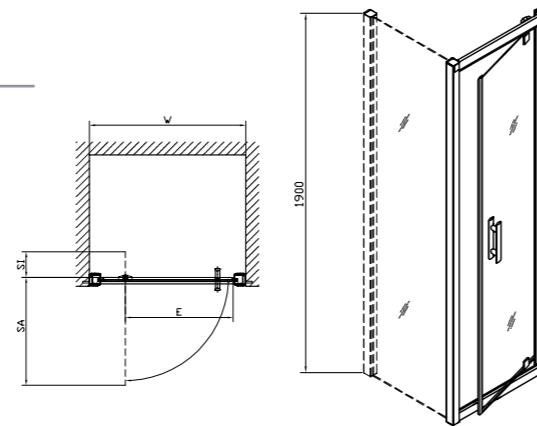

Pivot Door

PART NUMBER DESCRIPTION

G63100CP	Pivot Door 760mm LH or RH
G64100CP	Pivot Door 800mm LH or RH
G65100CP	Pivot Door 900mm LH or RH
G60600CP	30mm Extension Profile

This product consists of frame and frameless outward opening door panel.
NB: The installation of any door with 2 side panels is NOT possible.