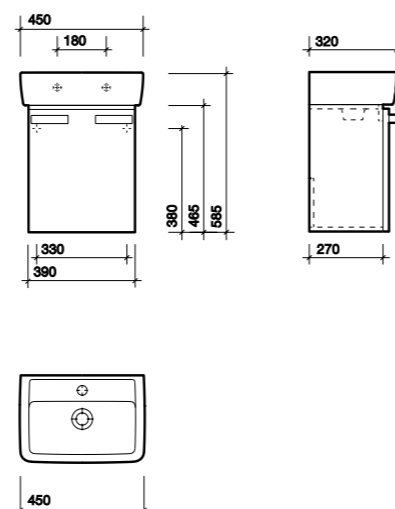

Under Basin Furniture Unit for 450mm Washbasin

PART NUMBER	DESCRIPTION
GL0171WH	Underbasin furniture unit for 450mm washbasin - White Gloss
GL0171WE	Underbasin furniture unit for 450mm washbasin - Wenge Gloss
GL0171RD	Underbasin furniture unit for 450mm washbasin - Red Gloss