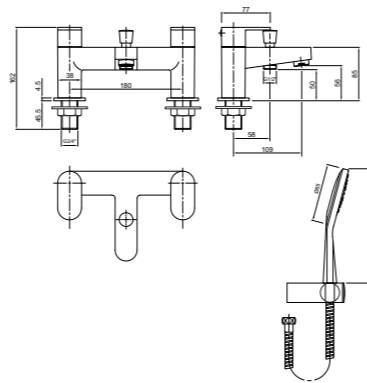

PART NUMBER DESCRIPTION

X705265CP X70 bath shower mixer deck mounted