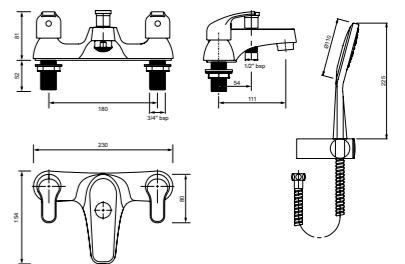

X50 - For use with baths

PART NUMBER DESCRIPTION

X505215CP X50 bath 3/4 inch pillar taps

X52 Low Flow - For use with bidets

PART NUMBER DESCRIPTION

X525135CP Low flow bidet mono mixer 7/4 litre inc click clack waste*

PART NUMBER DESCRIPTION

X505255CP X50 bath filler deck mounted

X52 Low Flow - For use with baths

PART NUMBER DESCRIPTION

X525255CP Bath filler deck mounted*

PART NUMBER DESCRIPTION

X505265CP X50 bath shower mixer deck mounted

PART NUMBER DESCRIPTION

X525265CP Bath shower mixer 6 litre deck mounted*

X52 Low Flow - For use with washbasins

PART NUMBER DESCRIPTION

X525126CP Low flow basin mono mixer 7/4 litre inc click clack waste*

X52 Low Flow - For use with kitchens

PART NUMBER DESCRIPTION

X525925CP Low flow kitchen mono mixer 5 litre*

*Minimum operating pressure 0.5 bar.