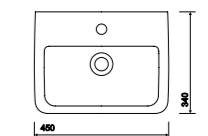

PART NUMBER	DESCRIPTION
E24811WH	Handrinse washbasin 450 x 340mm, 1 tap hole
E24812WH	Handrinse washbasin 450 x 340mm, 2 tap hole
SR1015XX	Wall bolts (pair) short
Furniture Units	
E20172GY	Vanity unit for handrinse washbasin 450 x 340mm - Grey
E20172WH	Vanity unit for handrinse washbasin 450 x 340mm - White
Accessories	
E20003GY	Plinth for 450 x 340mm handrinse washbasin unit - Grey
E20003WH	Plinth for 450 x 340mm handrinse washbasin unit - White
E20010CP	Feet for furniture (pair) - Chrome Plated