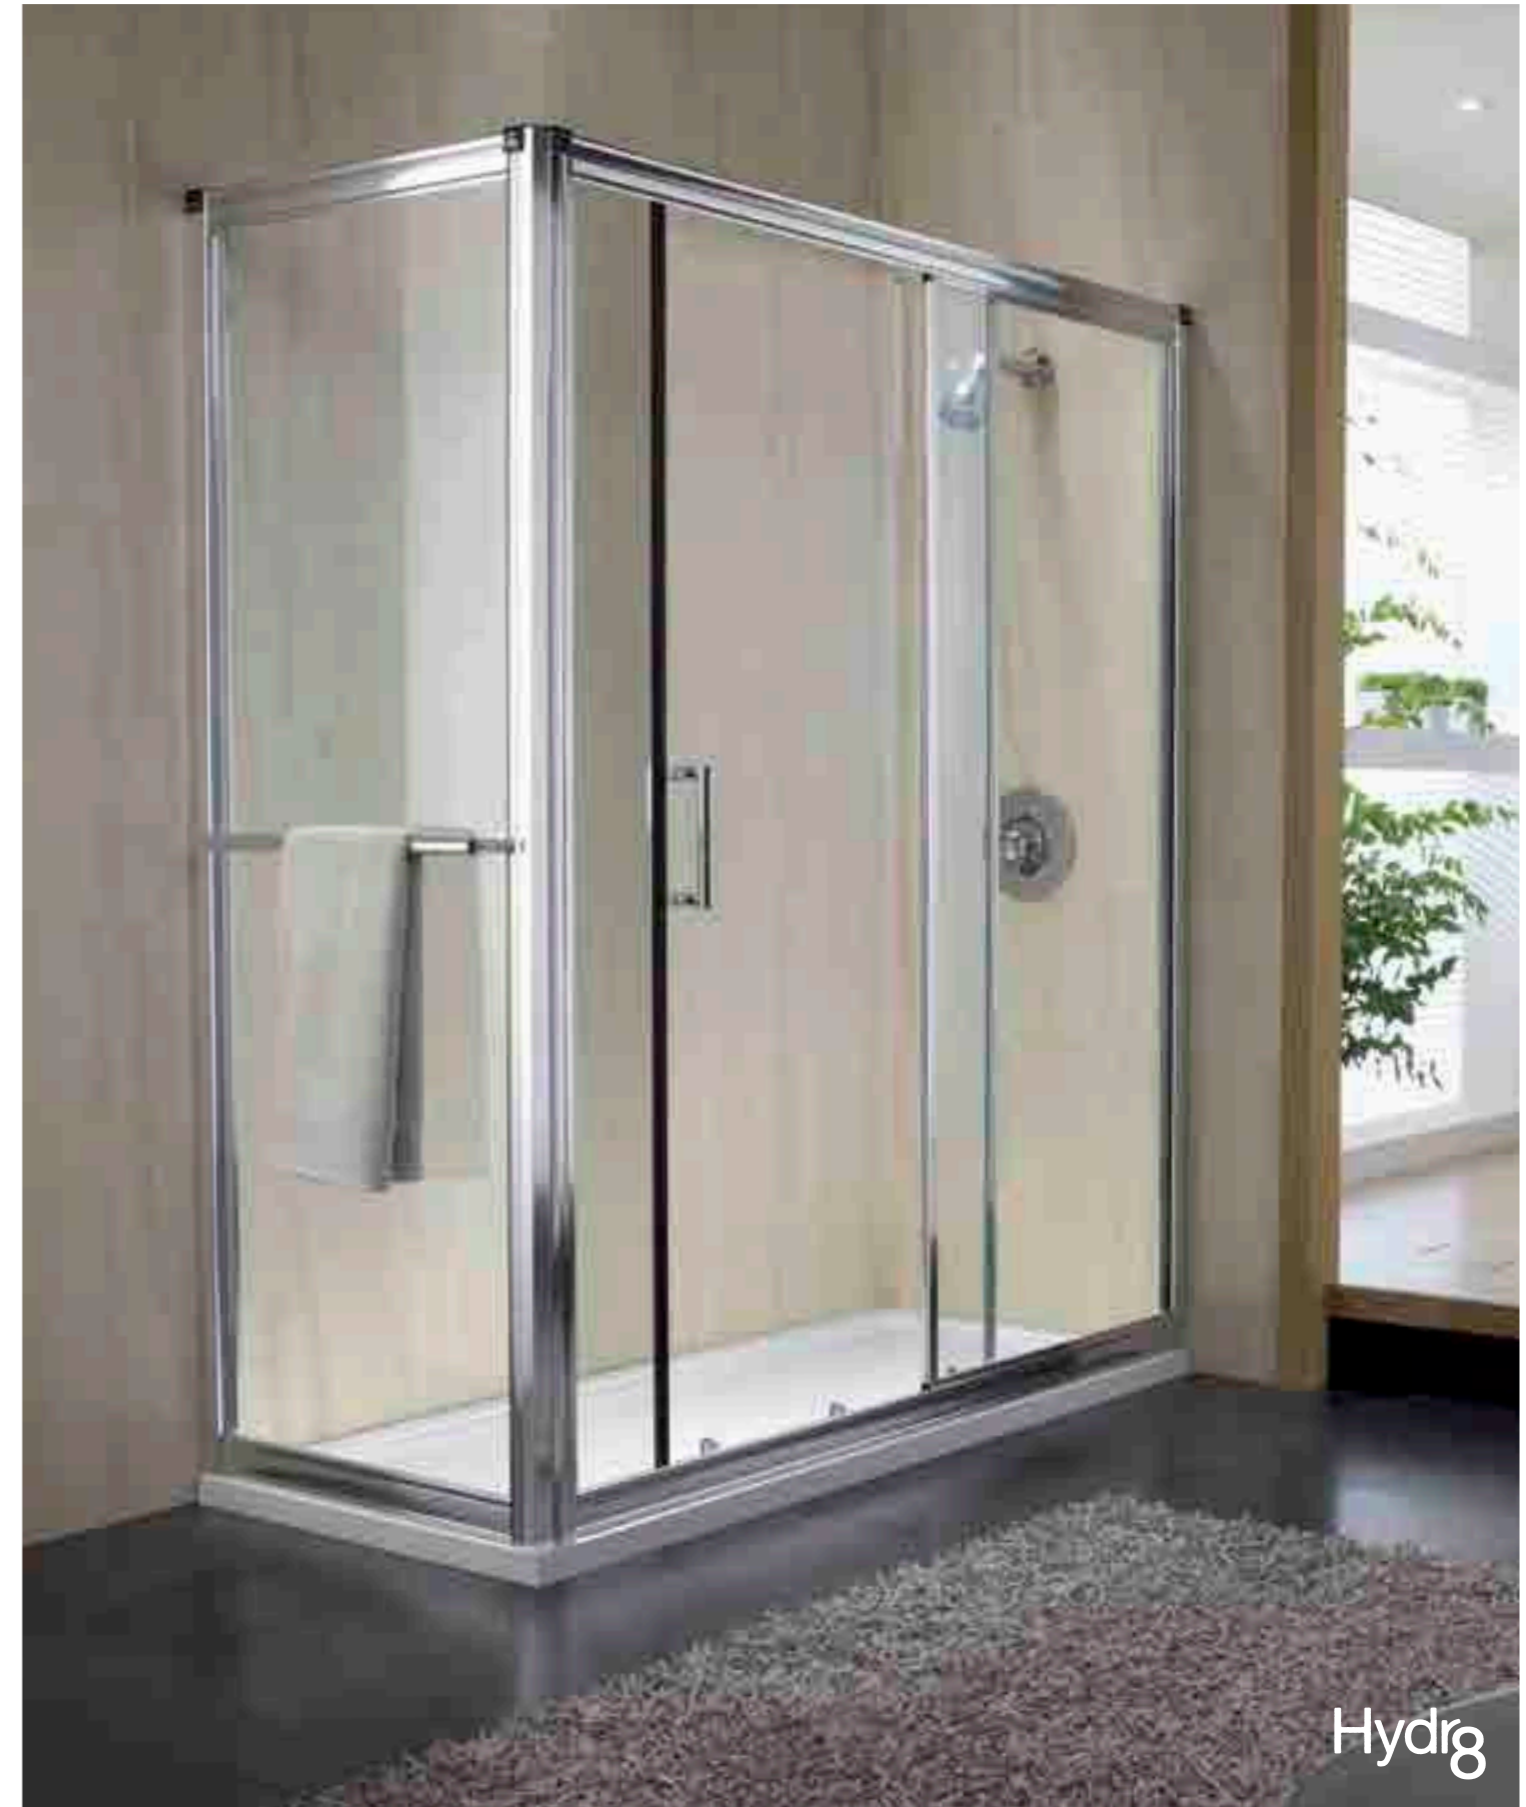

Hydr8 Sliding Door & Side Panel

The sliding door can be used in between two walls, or the 1700mm option (with a side panel) could even take the place of a bath.

Available in the following sizes: 1000mm, 1100mm, 1200mm, 1400mm, 1500mm, 1600mm & 1700mm

Side panel available in the following sizes: 700mm, 760mm, 800mm, 900mm, 1000mm