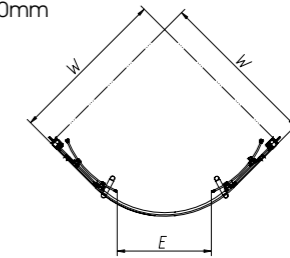

Quadrant

PART NUMBER	DESCRIPTION
H84700CP	Quadrant 800 x 800mm
H85700CP	Quadrant 900 x 900mm
H86700CP	Quadrant 1000 x 1000mm

Part Number	Description	W - Width mm	E - Entry Width mm	Radius mm	Adjustment mm
H84700CP	Quadrant 800 x 800mm	800	370	550	25
H85700CP	Quadrant 900 x 900mm	900	520	550	25
H86700CP	Quadrant 1000 x 1000mm	1000	575	550	25