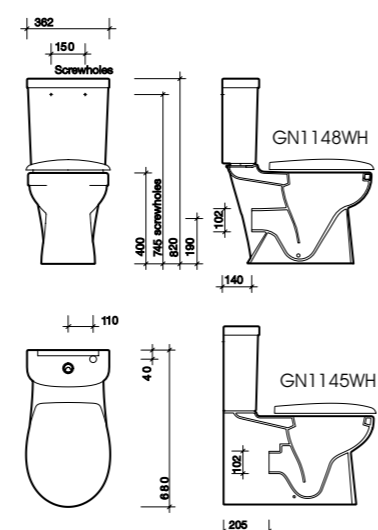

Flushwise® WC Suite

PART NUMBER	DESCRIPTION
GLEC42WH	Flushwise® WC suite, low volume 4/2.6 litre flush (Complete with close coupled horizontal outlet toilet pan, fitted cistern, seat and cover with stainless steel hinges)

1300mm Double Bowl Washbasin

PART NUMBER	DESCRIPTION
GL4361WH	1300 x 480mm double washbasin, 1 tap hole per basin
GL4970WH	Semi pedestal (2 pedestals required)

Note this basin includes fixing kit

WC Suite

PART NUMBER	DESCRIPTION
GN1148WH	Close coupled toilet pan, horizontal outlet
GN1145WH	Close coupled toilet pan, fully back-to-wall, multi outlet
GL2342WH	Close coupled fitted cistern, 4/2.6 litre flush
GN7815WH	Seat and cover with stainless steel bottom fix hinges
GL7995WH	Seat and cover with soft closing mechanism
GN7865WH	Seat and cover with stainless steel hinges, top fix

Washbasins - 850 & 1000mm

PART NUMBER	DESCRIPTION
GL4311WH	850 x 480mm washbasin, 1 tap hole
GL4341WH	1000 x 480mm washbasin, 1 tap hole
VW4910WH	Full pedestal
GL4970WH	Semi pedestal

Note these basins include fixing kit

Wall-hung WC Suite

PART NUMBER	DESCRIPTION
GL1738WH	Wall-hung toilet pan, horizontal outlet
CX9642XX	Concealed cistern, 4/2.6 litre flush
CF9002CP	Air button, dual flush, small button - Chrome Plated
CF9032CP	Air button, dual flush, mini plate 80 x 124mm - Chrome Plated
CF9022CP	Air button, dual flush, large plate 150 x 230mm - Chrome Plated
GL7815WH	Seat and cover
GL7851WH	Seat & cover with soft closing mechanism
SR8138XX	Wall-hung fixing kit

Washbasins - 500, 550, 600 & 650mm