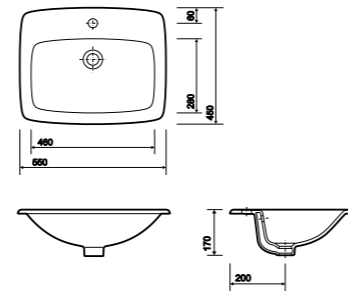

450mm Compact Handrinse Washbasin

PART NUMBER DESCRIPTION

- E14811WH Handrinse washbasin 450 x 250mm, right hand, 1 tap hole
- WF8606CP Chrome bottle trap
- E54920WH Full pedestal
- SR1015XX Wall bolts (pair) short

550mm Countertop Washbasin

PART NUMBER DESCRIPTION

- E14511WH Countertop washbasin 550 x 450mm, 1 tap hole

360mm Handrinse Washbasins and Vanity Units

PART NUMBER DESCRIPTION

- E14801WH Handrinse washbasin 360 x 280mm, 1 tap hole
- E14802WH Handrinse washbasin 360 x 280mm, 2 tap hole
- SR1015XX Wall bolts (pair) short
- **Furniture Units**
- E10372WH Vanity unit for handrinse washbasin 360 x 280mm - White
- E10372GA Vanity unit for handrinse washbasin 360 x 280mm - Grey Ash Wood
- **Optional Accessories**
- E10005WH Plinth for 360 x 280mm handrinse washbasin unit - White
- E10005GA Plinth for 360 x 280mm handrinse washbasin unit - Grey Ash Wood
- E10002XX Feet for furniture (pair) - Chrome Plated
- E10004XX Towel hook - Polished Steel

450mm Compact Washbasin and Vanity Units

PART NUMBER DESCRIPTION

- E14811WH Washbasin 450 x 250mm, right hand, 1 tap hole
- SR1015XX Wall bolts (pair) short
- **Furniture Units**
- E10373WH Vanity unit for washbasin 450 x 250mm - White
- E10373GA Vanity unit for washbasin 450 x 250mm - Grey Ash Wood
- **Optional Accessories**
- E10006WH Plinth for 450 x 250mm washbasin unit - White
- E10006GA Plinth for 450 x 250mm washbasin unit - Grey Ash wood
- E10002XX Feet for furniture (pair) - Chrome Plated
- E10001WH Internal door storage - White
- E10004XX Towel hook - Polished Steel

500mm Washbasin and Vanity Units

PART NUMBER DESCRIPTION