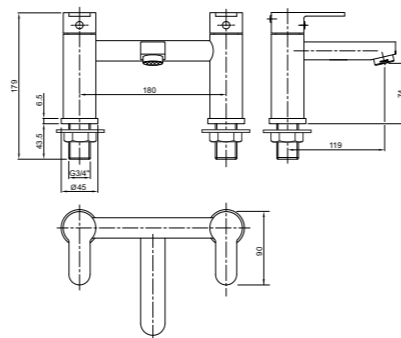

PART NUMBER DESCRIPTION

X505255CP X50 bath filler deck mounted