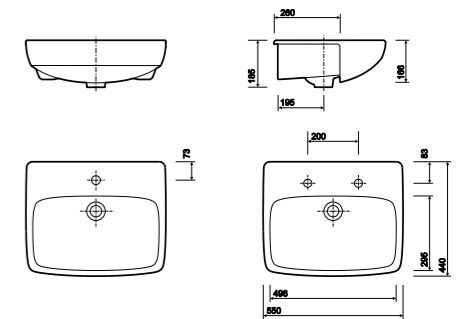

550mm Semi-Recessed Washbasin

PART NUMBER	DESCRIPTION
E14631WH	Semi-recessed washbasin 550mm, 1 tap hole
E14632WH	Semi-recessed washbasin 550mm, 2 tap hole