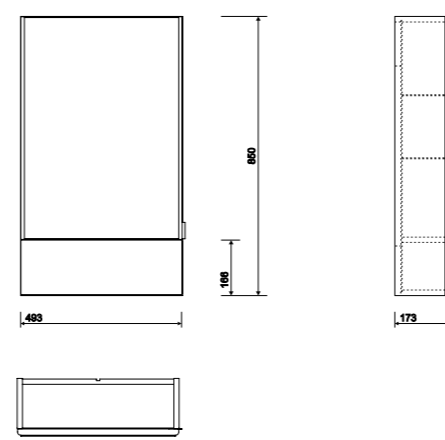

Mirror Cabinet for 600mm Washbasin

PART NUMBER DESCRIPTION

- E10073WH Mirror cabinet for 600mm washbasin, 493 x 850mm - White
- E10073GA Mirror cabinet for 600mm washbasin, 493 x 850mm - Grey Ash Wood
- **Optional Lighting Kit**
- E10003XX Lighting Kit