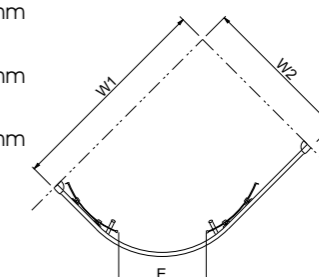

Offset Quadrant

PART NUMBER	DESCRIPTION
ES46000CP	Offset quadrant 1000 x 800mm left or right hand
ES48001CP	Offset quadrant 1200 x 800mm left or right hand
ES48000CP	Offset quadrant 1200 x 900mm left or right hand
ES40600CP	30mm extension profile