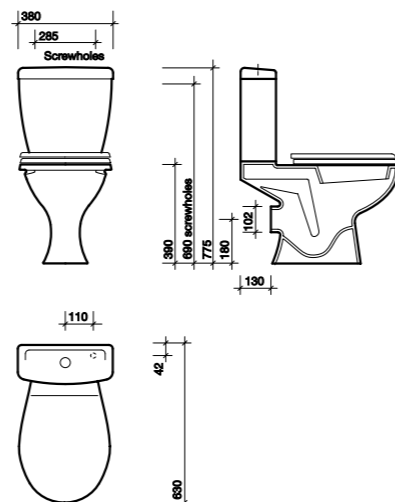

WC Suite Push Button Cistern

PART NUMBER DESCRIPTION

- OT1148WH WC pan, horizontal outlet
- OT2396WH Fitted cistern with dual flush push button, 6/4 litre
- OT2421WH Fitted cistern with dual flush lever, 6/4 litre
- OT2361WH Fitted cistern with lever, 6 litre
- OT7815WH Seat and cover with stainless steel hinges
- ST2810WH Seat and cover with plastic hinges
- SR1020XX Pan to floor fixings