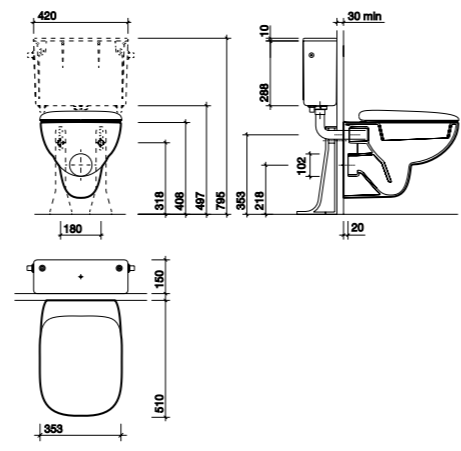

Wall-hung WC Suite

PART NUMBER	DESCRIPTION
MD1738WH	Wall-hung toilet pan, horizontal outlet
CX9642XX	Concealed cistern, 4/2.6 litre flush
CF9002CP	Air button, dual flush, small button - Chrome Plated
CF9032CP	Air button, dual flush, mini plate 80 x 124mm - Chrome Plated
CF9022CP	Air button, dual flush, large plate 150 x 230mm - Chrome Plated
MD7815WH	Seat and cover with stainless steel hinges
MD7851WH	Seat and cover with soft closing mechanism
SR8138XX	Wall-hung fixing kit