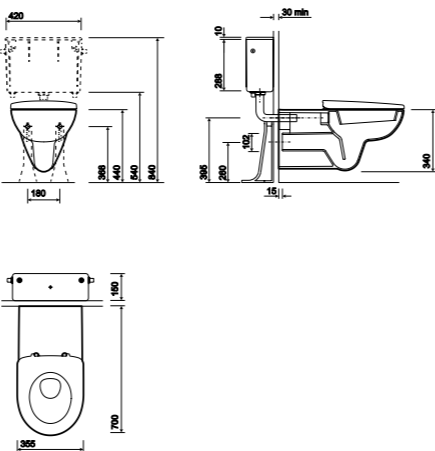

Wall-hung WC Suite - 700mm Projection

PART NUMBER	DESCRIPTION
E11706WH	Wall-hung toilet pan 700mm projection, horizontal outlet
E16900WH	50mm extension to achieve a 750mm extension
CX9642XX	Concealed cistern, 4/2.6 litre flush
CF9002CP	Air button, dual flush, small button - Chrome Plated
CF9032CP	Air button, dual flush, mini plate 80 x 124mm - Chrome Plated
CF9022CP	Air button, dual flush, large plate 150 x 230mm - Chrome Plated
E17885WH	Seat ring with metal top fix bar hinge
SR8138XX	Wall-hung fixing kit