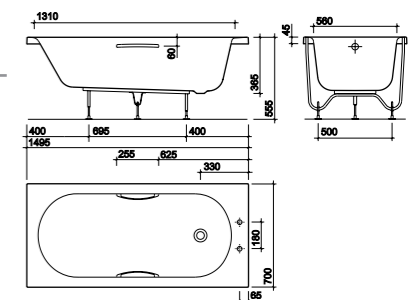

Opal 1500mm Bath - Acrylic

PART NUMBER DESCRIPTION

- OL8400WH 1500 x 700mm no tap hole, no grips
- OL8422WH 1500 x 700mm 2 tap hole, chrome grips