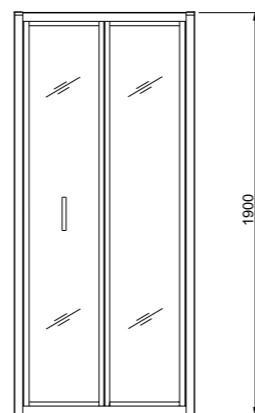

Can be installed to open from the left or right

Product Number	Description	W - Nominal Width mm	E - Entry Width mm	W - Adjustment mm	
				Alcove	With Side Panel
ES23200CP	Bi-Fold Door 760mm	760	460	710-750	720-740
ES24200CP	Bi-Fold Door 800mm	800	500	750-790	760-780
ES25200CP	Bi-Fold Door 900mm	900	600	850-890	860-880