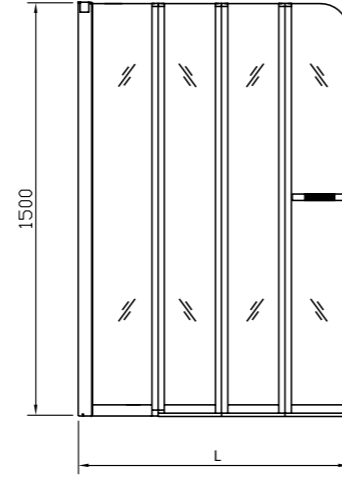

4 Fold Bath Screen

PART NUMBER DESCRIPTION

G61978CP	4 Fold Bath Screen LH
G61979CP	4 Fold Bath Screen RH

This product consists of 1 fixed panel and 3 folding panels.
Interlocking bottom gasket for optimum water tightness.

Right hand version shown

Part Number	Description	L - Length mm	PB - Push Back mm	PW - Panel Width mm	Adjustment mm
G61978CP	4 Fold Bath Screen LH	1000	295	230	980-1005
G61979CP	4 Fold Bath Screen RH	1000	295	230	980-1005

Single Panel Bath Screen

PART NUMBER DESCRIPTION

G61968CP	Single Panel Bath Screen 1500x850mm LH
G61969CP	Single Panel Bath Screen 1500x850mm RH

This product consists of wall post, 180° pivoting fixed glass panel.
Double gasket in-vertical profile and corner bottom seal for optimum water tightness.

Left hand version shown

Part Number	Description	L - Length mm	SA - Swing Away mm	SI - Swing Inwards mm	Adjustment mm
G61968CP	Single Panel Bath Screen 1500x850mm LH	850	765	765	830-855
G61969CP	Single Panel Bath Screen 1500x850mm RH	850	765	765	830-855

Pivot Door

PART NUMBER	DESCRIPTION
ES43100CP	Pivot door 760mm
ES44100CP	Pivot door 800mm
ES45100CP	Pivot door 900mm
ES40600CP	30mm extension profile

Can be installed to open from the left or right

Product Number	Description	W - Nominal Width mm	E - Entry Width mm	W - Adjustment mm	
				Alcove	With Side Panel
ES43100CP	Pivot Door 760mm	760	460	710-750	720-740
ES44100CP	Pivot Door 800mm	800	500	750-790	760-780
ES45100CP	Pivot Door 900mm	900	600	850-890	860-880

Sliding Door

PART NUMBER	DESCRIPTION
ES46500CP	Sliding door 1000mm
ES47500CP	Sliding door 1100mm
ES48500CP	Sliding door 1200mm
ES49500CP	Sliding door 1400mm
ES40500CP	Sliding door 1700mm
ES40600CP	30mm extension profile

Can be installed to open from the left or right