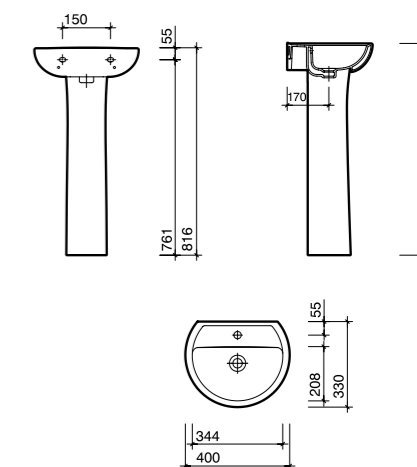

400mm Handrinse Basin

PART NUMBER DESCRIPTION

- AR4811WH 400 x 330mm handrinse washbasin, 1 tap hole
- AR4812WH 400 x 330mm handrinse washbasin, 2 tap hole
- GR4910WH Full pedestal
- SR1015XX Wall bolts