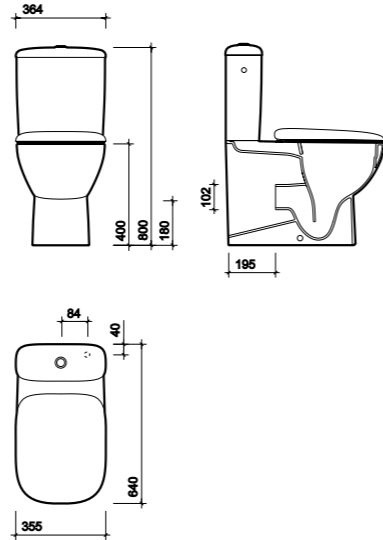

A toilet that has no rim meaning there is nowhere for germs to hide and making it easier to clean.

Rimfree® WC Suite

PART NUMBER	DESCRIPTION
MD1145WH	Close coupled fully back-to-wall toilet pan, Rimfree®, horizontal outlet
MD2342WH	Close coupled fitted cistern, push button, 4/2.6 litre flush
MD7815WH	Seat and cover with stainless steel hinges
MD7851WH	Seat and cover with soft closing mechanism