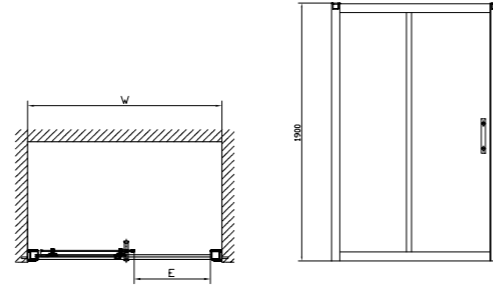

Part Number	Description	W - Width mm	E - Entry Width mm	Adjustment Range mm	Adjustment with side panel mm
G66503CP	Sliding Door 1000mm LH or RH	1000	365	950-1000	972-1000
G67503CP	Sliding Door 1100mm LH or RH	1100	415	1050-1100	1072-1100
G68503CP	Sliding Door 1200mm LH or RH	1200	465	1150-1200	1172-1200
G69503CP	Sliding Door 1400mm LH or RH	1400	565	1350-1400	1372-1400
G60503CP	Sliding Door 1600mm LH or RH	1600	665	1550-1600	1572-1600