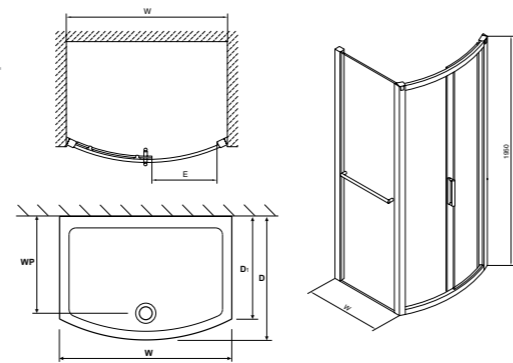

Bow Quadrant

PART NUMBER DESCRIPTION

H83930CP	Bow quadrant 780mm
H83930WH	Bow quadrant tray 780mm (960 x 1125mm total size)
H84930CP	Bow quadrant 880mm
H84930WH	Bow quadrant tray 880mm (1080 x 1270mm total size)
SF8888XX	Twyford 90mm high flow waste kit

Can be installed to open from the left or right

Part Number	Description	W1 - Wall Width mm	W2 - Total Width mm	D - Depth mm	E - Entry Width mm	WP - Waste Position mm	Adjustment mm
H83930CP	Bow Quadrant 780mm	770	950	1116	530	N/A	25
H83930WH	Floor Bow Quadrant Tray 780mm	785	960	1125	N/A	680	N/A
H84930CP	Bow Quadrant 880mm	870	1070	1257	585	N/A	25
H84930WH	Floor Bow Quadrant Tray 880mm	885	1080	1270	N/A	780	N/A

Sliding Door

PART NUMBER DESCRIPTION

H86500CP	Sliding door 1000mm left or right hand
H86501CP	Sliding door 1100mm left or right hand
H88500CP	Sliding door 1200mm left or right hand
H89500CP	Sliding door 1400mm left or right hand
H89501CP	Sliding door 1500mm left or right hand
H80500CP	Sliding door 1600mm left or right hand
H80501CP	Sliding door 1700mm left or right hand

Can be installed to open from the left or right

Part Number	Description	W - Width mm	E - Entry Width mm	Adjustment Range mm	Adjustment With Side Panel mm
H86500CP	Sliding Door 1000mm LH or RH	1000	320	950-1000	972-1000
H86501CP	Sliding Door 1100mm LH or RH	1100	385	1050-1100	1072-1100
H88500CP	Sliding Door 1200mm LH or RH	1200	415	1150-1200	1172-1200
H89500CP	Sliding Door 1400mm LH or RH	1400	520	1350-1400	1372-1400
H89501CP	Sliding Door 1500mm LH or RH	1500	575	1450-1500	1472-1500
H80500CP	Sliding Door 1600mm LH or RH	1600	615	1550-1600	1572-1600
H80501CP	Sliding Door 1700mm LH or RH	1700	665	1650-1700	1672-1700

Bow Slider

PART NUMBER DESCRIPTION