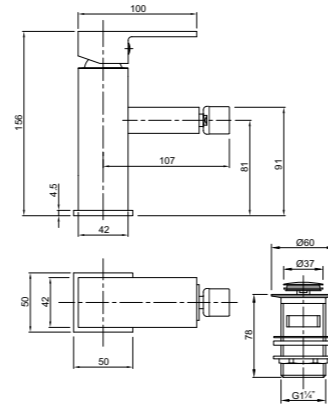

Taps & Mixers

X62 - For use with bidets

PART NUMBER DESCRIPTION

X625135CP X62 bidet mono mixer inc cc waste