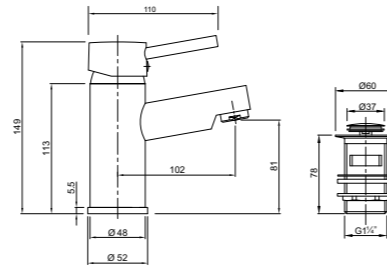

X60 - For use with washbasins

PART NUMBER DESCRIPTION

X605126CP X60 basin mono mixer inc cc waste