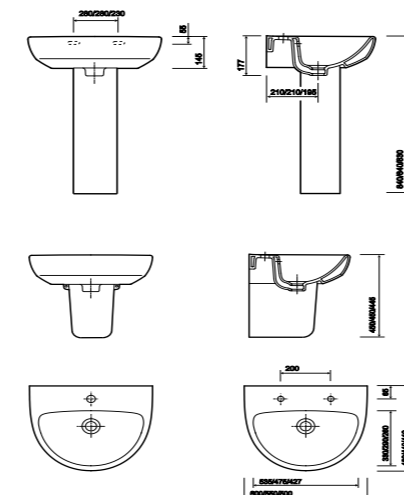

Washbasins - 500, 550, 600 & 650mm

PART NUMBER	DESCRIPTION
E14121WH*	Washbasin 500 x 410mm, 1 tap hole
E14122WH*	Washbasin 500 x 410mm, 2 tap hole
E14221WH	Washbasin 550 x 440mm, 1 tap hole
E14222WH	Washbasin 550 x 440mm, 2 tap hole
E14321WH	Washbasin 600 x 480mm, 1 tap hole
E14322WH	Washbasin 600 x 480mm, 2 tap hole
E14331WH**	Washbasin 650 x 500mm, 1 tap hole
E14332WH**	Washbasin 650 x 500mm, 2 tap hole
E54910WH	Energy round full pedestal
E54970WH	Semi pedestal
SR1018XX	Wall bolts (pair) standard