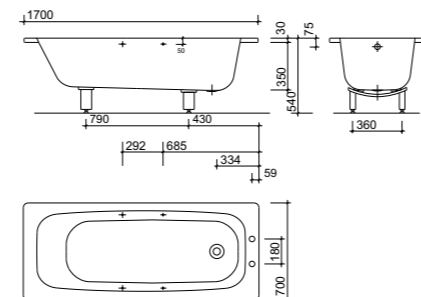

Celtic 1700mm Bath - Steel Thickness 1.5mm (1.8mm including enamel)

PART NUMBER DESCRIPTION

- BS1572WH 1700 x 700mm, 2 tap hole, slip resistant, chrome grips
- BS1522WH 1700 x 700mm, 2 tap hole, plain, chrome grips