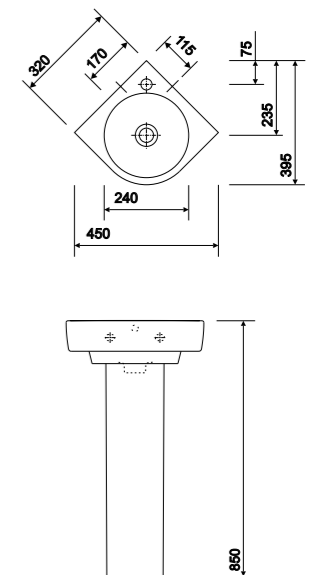

320mm Corner Washbasin

PART NUMBER	DESCRIPTION
E24891WH	Corner handrinse washbasin 320mm, 1 tap hole
E54910WH	Full pedestal
IE6800CP	Chrome bottle trap
SR1015XX	Wall bolts (pair) short