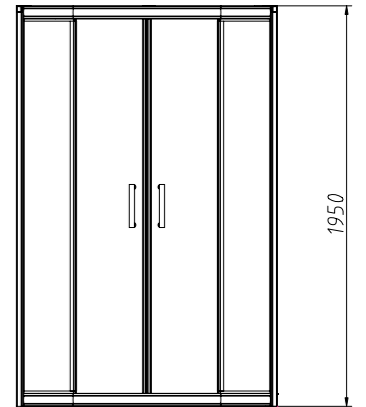

Quadrant

PART NUMBER	DESCRIPTION
H84700CP	Quadrant 800 x 800mm
H85700CP	Quadrant 900 x 900mm
H86700CP	Quadrant 1000 x 1000mm

Part Number	Description	W - Width mm	E - Entry Width mm	Radius mm	Adjustment mm
H84700CP	Quadrant 800 x 800mm	800	370	550	25
H85700CP	Quadrant 900 x 900mm	900	520	550	25
H86700CP	Quadrant 1000 x 1000mm	1000	575	550	25