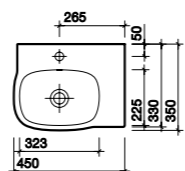

550mm Semi-Recessed Washbasin

PART NUMBER	DESCRIPTION
MD4621WH	550 x 445mm semi-recessed washbasin, 1 tap hole

Note this basin includes fixing kit

450mm Handrinse Washbasin with Shelf

Right hand shown

PART NUMBER	DESCRIPTION
MD4041WH	450 x 350mm washbasin with right hand shelf space, 1 tap hole
MD4910WH	Full pedestal
IE6800CP	Chrome bottle trap
SR1015XX	Wall bolts (pair) short