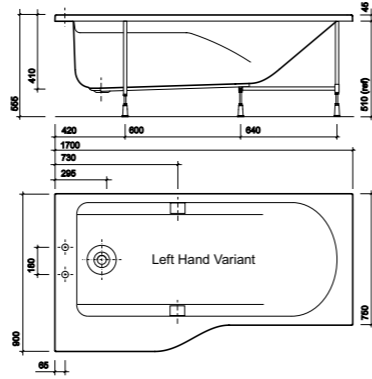

All Rectangular Bath and Panels - Acrylic

PART NUMBER	DESCRIPTION
TA8520WH	1700 x 750mm no tap hole, chrome grips, including waste cover
TA8522WH	1700 x 750mm 2 tap hole, chrome grips, including waste cover
TA8500WH	1700 x 750mm, no tap hole, no grips, including waste cover
TA7121WH	1700mm front panel
TA7122WH	750mm end panel

Accessories to be ordered separately

TA6800GY	All bath headrest
TA7886GY	750mm All bath seat