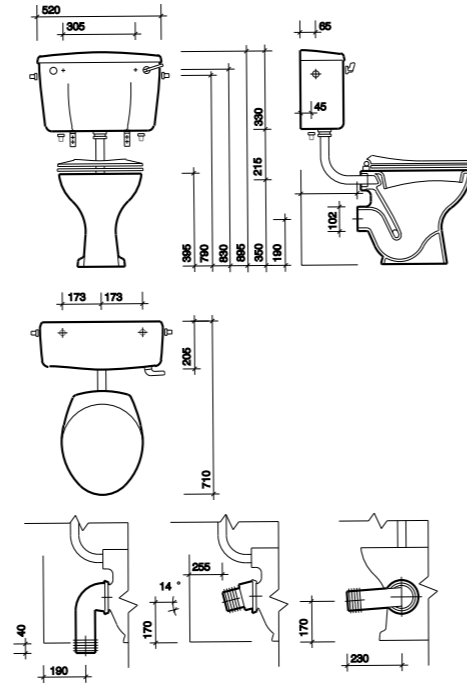

Low Level WC Suite

PART NUMBER DESCRIPTION

- CC1131WH WC pan, S trap
- CC1132WH WC pan, P trap
- CC1138WH WC pan, horizontal outlet
- CC2641WH Low level cistern & fittings, BSIO
- CC2841WH Low level cistern & fittings, SSIO
- CC2648WH Low level cistern & fittings, BSIO
- CC2848WH Low level cistern & fittings, SSIO
- ST6882.. BS seat and cover with stainless steel hinges, bottom fix (WH,BK)
- ST6881.. BS seat ring with stainless steel hinges, bottom fix (WH/BE)