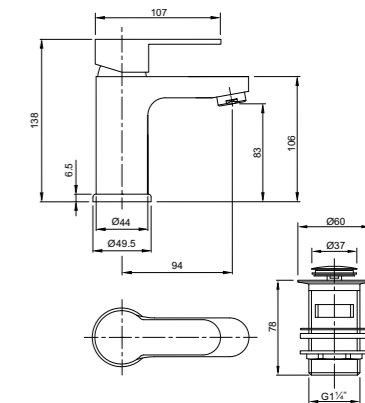

PART NUMBER DESCRIPTION

- X505122CP X50 basin mono mixer - mini inc cc waste