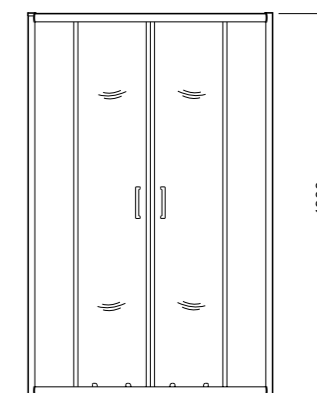

Quadrant

PART NUMBER DESCRIPTION 

- ES24700CP Quadrant 800 x 800mm
- ES25700CP Quadrant 900 x 900mm
- ES20600CP 30mm extension profile

Product Number	Description	W - Nominal Width mm	E - Entry Width mm	W - Adjustment mm
ES24700CP	Quadrant 800 x 800mm	800	420	760-780
ES25700CP	Quadrant 900 x 900mm	900	530	860-880