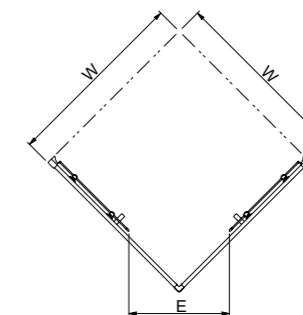

Corner Entry

PART NUMBER DESCRIPTION

- ES24300CP Corner entry 800mm
- ES25300CP Corner entry 900mm
- ES20600CP 30mm extension profile