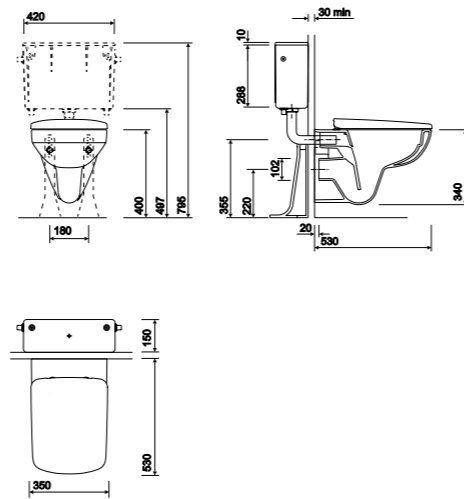

Rimfree Wall-hung WC Suite

PART NUMBER	DESCRIPTION
E11909WH	Rimfree® wall-hung toilet pan, horizontal outlet
CX9642XX	Concealed cistern, 4/2.6 litre flush
CF9002CP	Air button, dual flush, small button - Chrome Plated
CF9032CP	Air button, dual flush, mini plate 80 x 124mm - Chrome Plated
CF9022CP	Air button, dual flush, large plate 150 x 230mm - Chrome Plated
E17858WH	Seat and cover, quick release hinge, soft closing mechanism
E17856WH	Seat and cover with top fix hinge, soft closing mechanism
E17866WH	Seat and cover with metal top fix hinge
E17816WH	Seat and cover with metal bottom fix hinge
SR8138XX	Wall-hung fixing kit