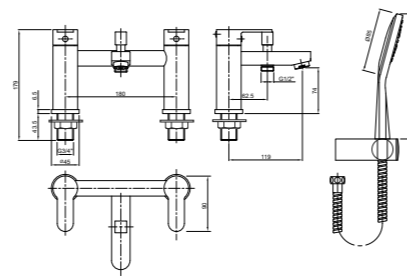

PART NUMBER DESCRIPTION

X525265CP Bath shower mixer 6 litre deck mounted*