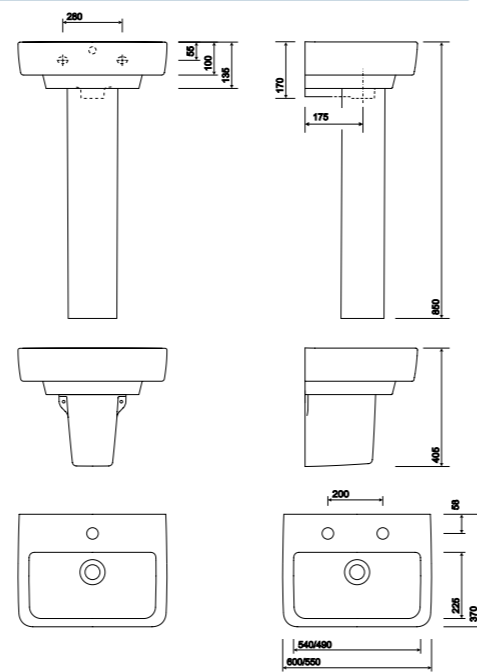

Washbasins - 550 & 600mm

PART NUMBER	DESCRIPTION
E24211WH	Washbasin 550 x 370mm, 1 tap hole
E24212WH	Washbasin 550 x 370mm, 2 tap hole
E24311WH**	Washbasin 600 x 370mm, 1 tap hole
E24312WH**	Washbasin 600 x 370mm, 2 tap hole
E54920WH	Full pedestal
E54950WH	Semi pedestal
SR1018XX	Wall bolts (pair) standard

Optional Upgrade
**T11962XX Total Install® bracket (large 280mm centres)