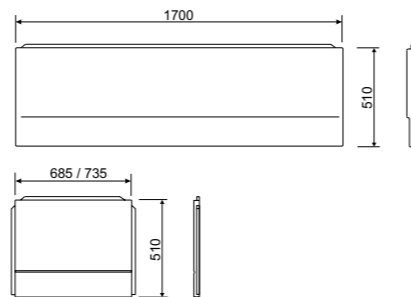

Universal Baths Panels -

For use with baths where panels are not listed

PART NUMBER DESCRIPTION

Endurance Twin skin polystyrene. Bonded deep ribbed backing for strength and rigidity. For use with any bath 1700mm long, widths available: 700 & 750mm

- PP2181WH 1700mm front Panel for all 1700mm baths
- PP2183WH 750mm end panel for all 750mm wide baths
- PP2182WH 700mm end panel for all 700mm wide baths