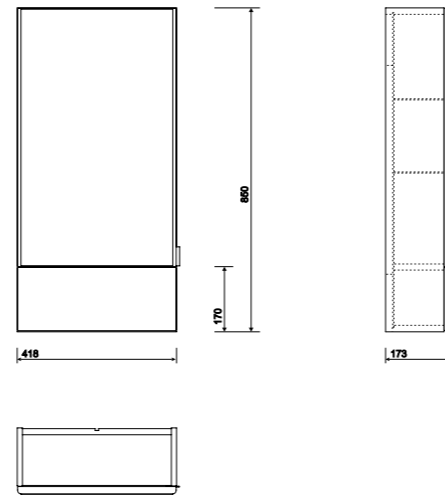

Mirror Cabinet for 500mm Washbasin

PART NUMBER DESCRIPTION

- E10071WH Mirror cabinet for 500mm washbasin, 418 x 850mm - White
- E10071GA Mirror cabinet for 500mm washbasin, 418 x 850mm - Grey Ash Wood
- **Optional Lighting Kit**
- E10003XX Lighting Kit