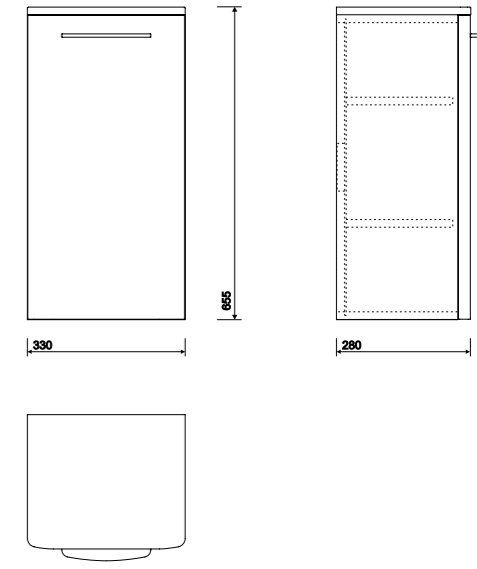

Small Side Furniture Unit

PART NUMBER DESCRIPTION

- E10371WH Side furniture unit 330 x 655 x 280mm - White
- E10371GA Side furniture unit 330 x 655 x 280mm - Grey Ash Wood
- Optional Accessories**
- E10002XX Feet for furniture (pair) - Chrome Plated