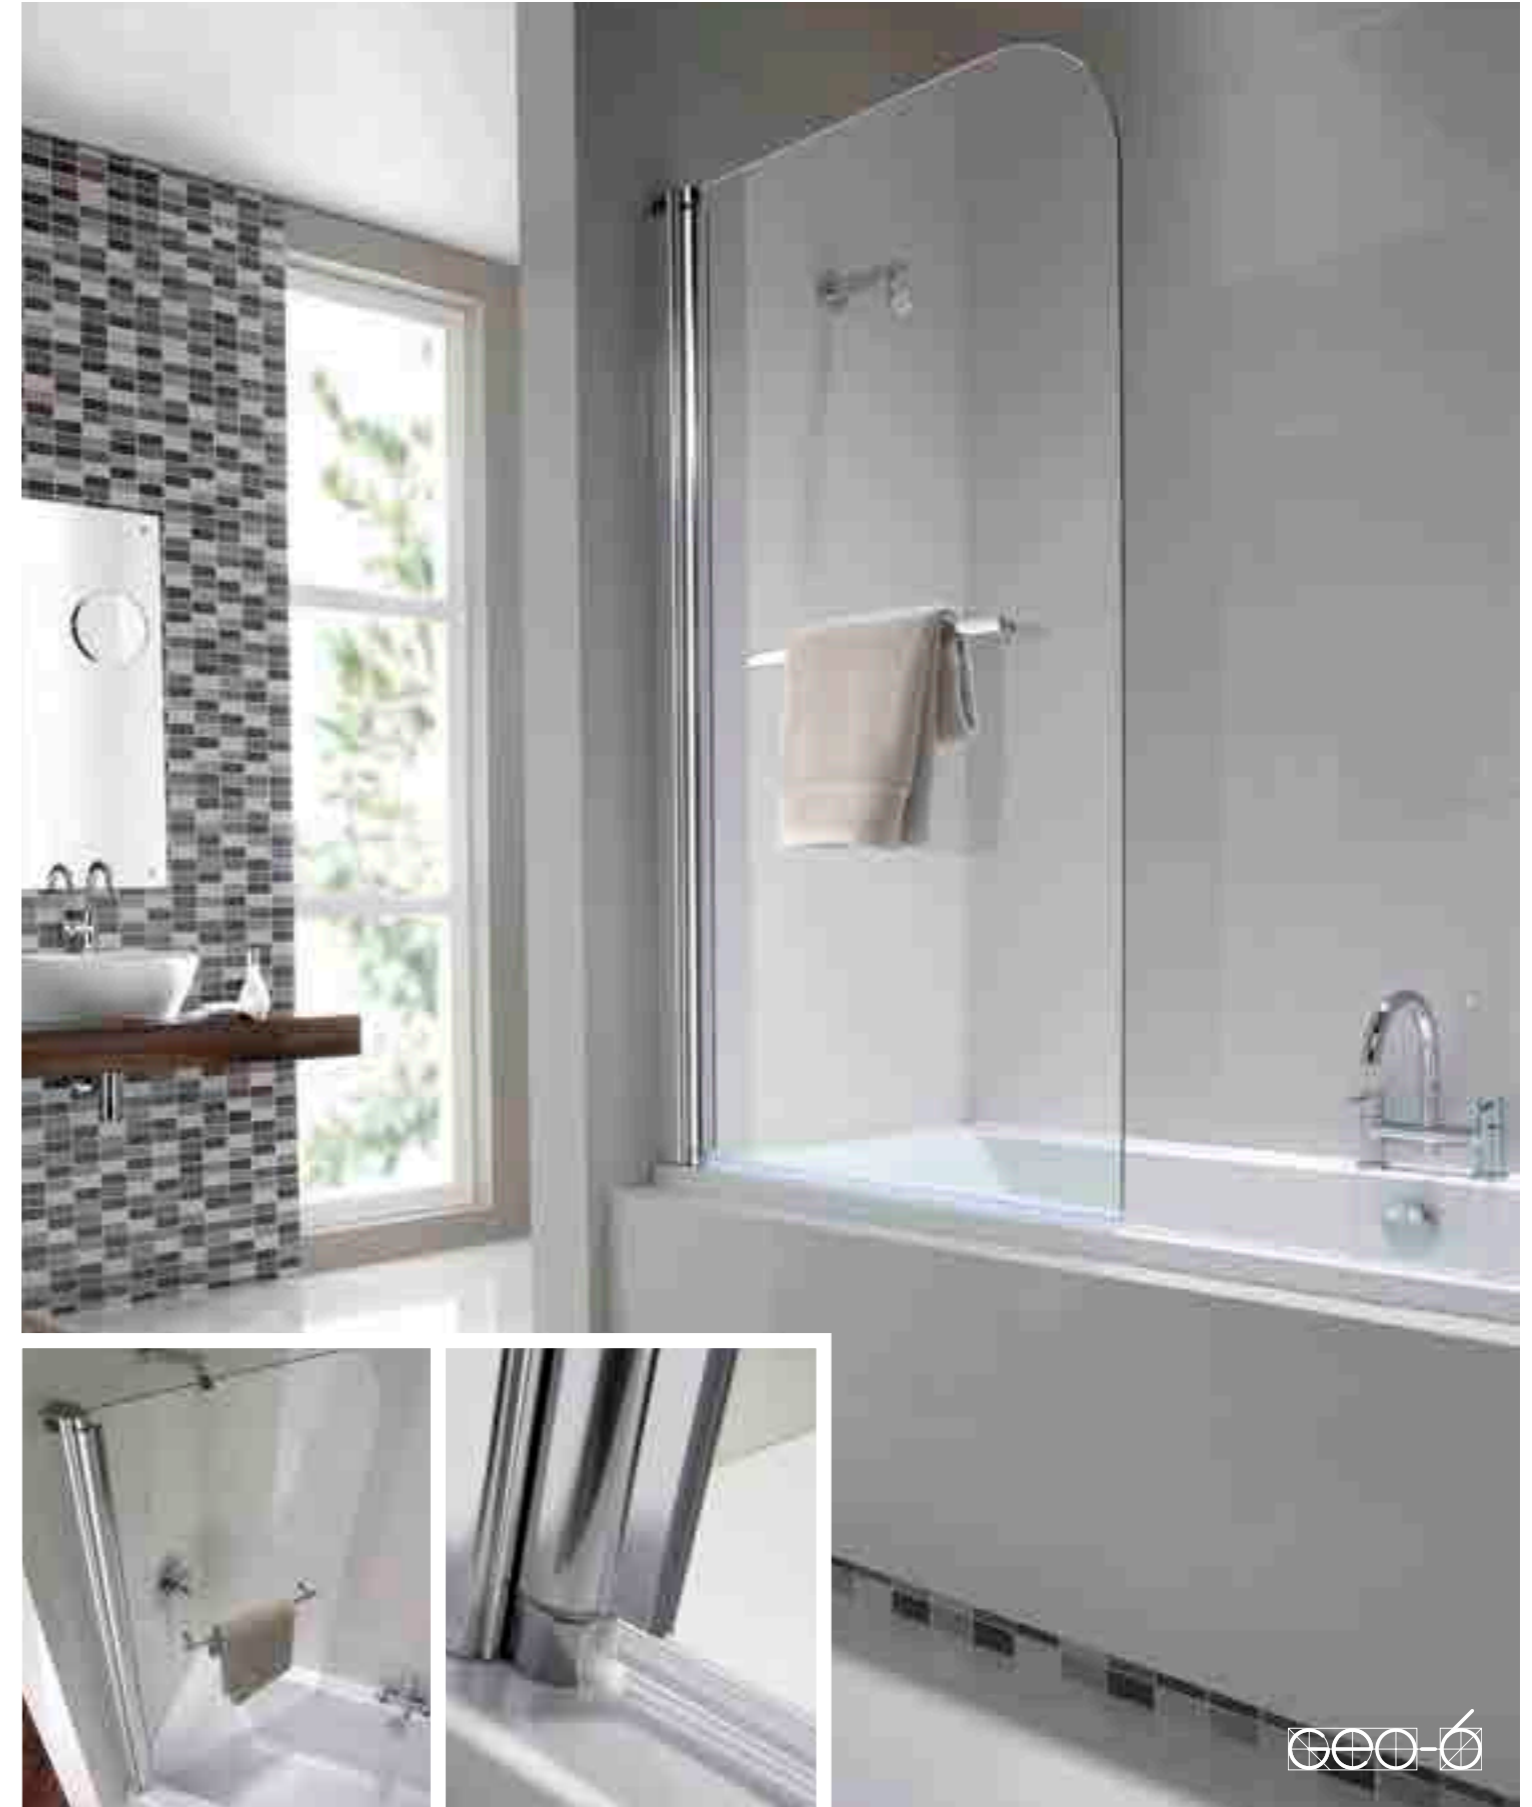

Geo6 2 Panel Bath Screen

A small fixed panel sits alongside a larger 180° pivoting curved-top panel, to form a screen which minimises splashing. A handy towel rail is included as standard.

Available in the following size: Geo6 2 Panel Bath Screen 1500 x 1200mm (Right Hand Version Shown)

Available in the following size: Geo6 4 Fold Bath Screen 1500 x 1000mm (Right Hand Version Shown)

Geo6 Single Panel Bath Screen

Designed for a shower that's fitted in conjunction with a bath. The Single Panel Bath Screen hinges at 180° providing a secure, stylish and practical solution which would suit any bathroom.

Available in the following size: Geo6 Single Panel Bath Screen 1500 x 850mm (Left Hand Version Shown)

es400

Stylish design with enhanced features for everyday use and easy cleaning

Style & quality best describe es400, a comprehensive series of shower enclosures and bath screens that boast great features and benefits as standard without the expensive price tag.