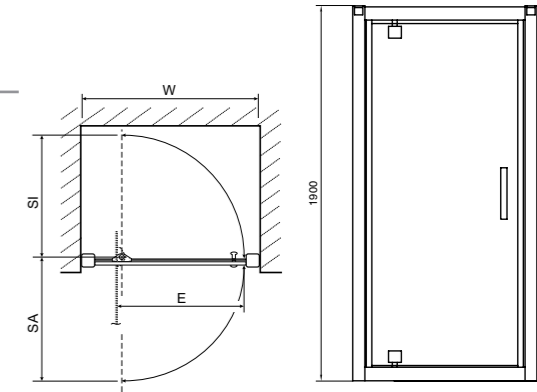

Part Number	Description	W - Width mm	E - Entry Width mm	SA - Swing Away mm	SI - Swing Inwards Panel mm	Adjustment Range mm	Adjustment With Side mm
G63600CP	180° Pivot Door 760mm	760	505	495	495	710-760	732-760
G64600CP	180° Pivot Door 800mm	800	555	545	545	750-800	772-800
G65600CP	180° Pivot Door 900mm	900	635	625	625	850-900	872-900
G60600CP	30mm Extension Profile	N/A	N/A	N/A	N/A	N/A	N/A