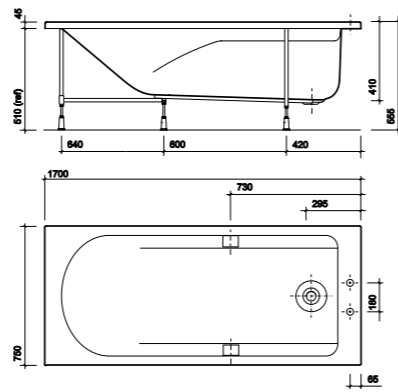

Accessories to be ordered separately

TA6800GY	All bath headrest
TA7886GY	750mm All bath seat

Athena 1700mm Bath - Acrylic

PART NUMBER	DESCRIPTION
AH8502WH	1700 x 750mm, 2 tap hole, no grips, encapsulated
AH8500WH	1700 x 750mm, no tap hole, no grips, encapsulated