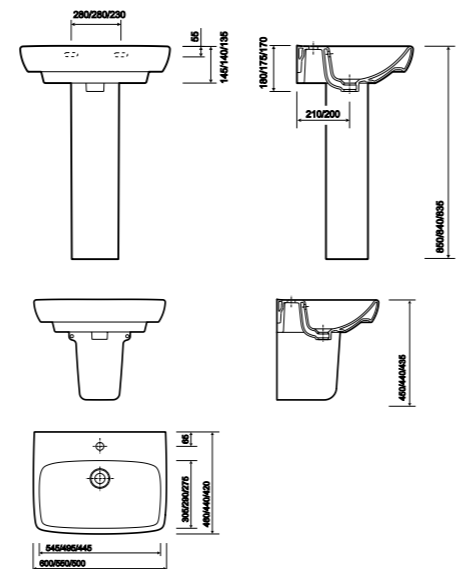

Rimfree Wall-hung WC Suite

PART NUMBER	DESCRIPTION
E11909WH	Rimfree® wall-hung toilet pan, horizontal outlet
CX9642XX	Concealed cistern, 4/2.6 litre flush
CF9002CP	Air button, dual flush, small button - Chrome Plated
CF9032CP	Air button, dual flush, mini plate 80 x 124mm - Chrome Plated
CF9022CP	Air button, dual flush, large plate 150 x 230mm - Chrome Plated
E17858WH	Seat and cover, quick release hinge, soft closing mechanism
E17856WH	Seat and cover with top fix hinge, soft closing mechanism
E17866WH	Seat and cover with metal top fix hinge
E17816WH	Seat and cover with metal bottom fix hinge
SR8138XX	Wall-hung fixing kit

Wall-hung WC Suite

PART NUMBER	DESCRIPTION
E11709WH	Wall-hung toilet pan, horizontal outlet
CX9642XX	Concealed cistern, 4/2.6 litre flush
CF9002CP	Air button, dual flush, small button - Chrome Plated
CF9032CP	Air button, dual flush, mini plate 80 x 124mm - Chrome Plated
CF9022CP	Air button, dual flush, large plate 150 x 230mm - Chrome Plated
E17858WH	Seat and cover, quick release hinge, soft closing mechanism
E17856WH	Seat and cover with top fix hinge, soft closing mechanism
E17866WH	Seat and cover with metal top fix hinge
E17816WH	Seat and cover with metal bottom fix hinge
SR8138XX	Wall-hung fixing kit

Washbasins - 500, 550, 600 & 650mm

PART NUMBER	DESCRIPTION
E14141WH*	Washbasin 500 x 420mm, 1 tap hole
E14241WH**	Washbasin 550 x 440mm, 1 tap hole
E14341WH**	Washbasin 600 x 460mm, 1 tap hole
E14351WH**	Washbasin 650 x 480mm, 1 tap hole
E54920WH	Full pedestal for 600, 550 and 500mm washbasins
E54970WH	Semi pedestal
MD4910WH	Full pedestal for 650mm washbasins
SR1018XX	Wall bolts (pair) standard

Optional Upgrade
*T11961XX Total Install® bracket (small 225mm centres)
**T11962XX Total Install® bracket (large 280mm centres)