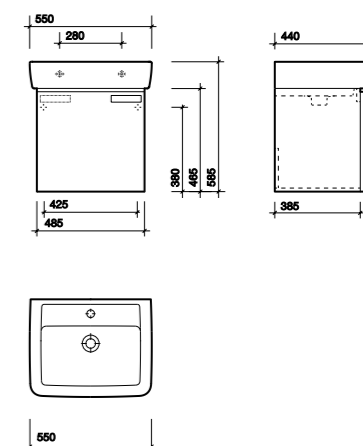

Under Basin Furniture Unit for 550mm Washbasin

PART NUMBER DESCRIPTION

- GL0173WH Underbasin furniture unit for 550mm washbasin - White Gloss
- GL0173WE Underbasin furniture unit for 550mm washbasin - Wenge Gloss
- GL0173RD Underbasin furniture unit for 550mm washbasin - Red Gloss