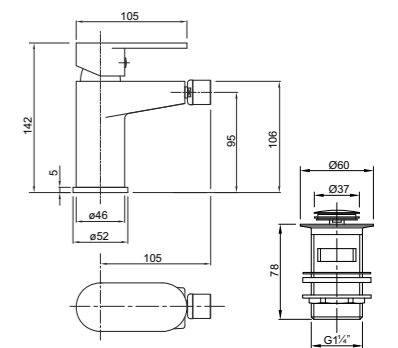

X70 - For use with bidets

PART NUMBER DESCRIPTION

X705135CP X70 bidet mono mixer inc cc waste