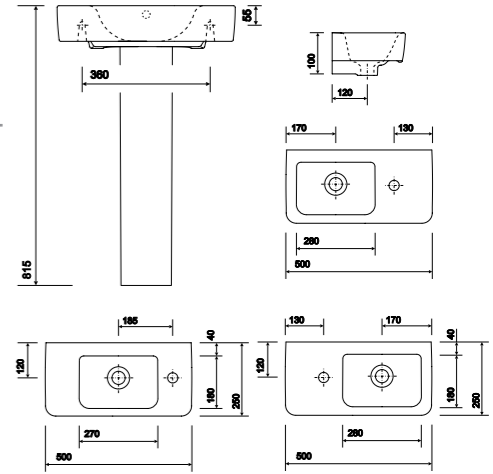

Short Projection Wall-hung WC Suite

PART NUMBER	DESCRIPTION
E21700WH	Wall-hung toilet pan (480mm projection)
CX9642XX	Concealed cistern, 4/2.6 litre flush
CF9002CP	Air button, dual flush, small button - Chrome Plated
CF9032CP	Air button, dual flush, mini plate 80 x 124mm - Chrome Plated
CF9022CP	Air button, dual flush, large plate 150 x 230mm - Chrome Plated
E17858WH	Seat and cover, quick release hinge, soft closing mechanism
E17856WH	Seat and cover with top fix hinge, soft closing mechanism
E17866WH	Seat and cover with metal top fix hinge
SR8138XX	Wall-hung fixing kit

Washbasins - 550 & 600mm

PART NUMBER	DESCRIPTION
E24211WH	Washbasin 550 x 370mm, 1 tap hole
E24212WH	Washbasin 550 x 370mm, 2 tap hole
E24311WH**	Washbasin 600 x 370mm, 1 tap hole
E24312WH**	Washbasin 600 x 370mm, 2 tap hole
E54920WH	Full pedestal
E54950WH	Semi pedestal
SR1018XX	Wall bolts (pair) standard

Optional Upgrade
**T11962XX Total Install® bracket (large 280mm centres)

650mm Offset Washbasins

PART NUMBER	DESCRIPTION
E24011WH**	Washbasin 650 x 370mm, 1 tap hole, left hand shelf
E24411WH**	Washbasin 650 x 370mm, 1 tap hole, right hand shelf
E54920WH	Full pedestal
E54950WH	Semi pedestal
SR1018XX	Wall bolts (pair) standard
WF8493XX	Tubular trap for semi pedestal

Optional Upgrade
**T11962XX Total Install® bracket (large 280mm centres)

*Note: When installing a semi pedestal use tubular trap WF8493XX

Please refer to page 166 for a complete list of compatible concealed cisterns and flushing systems.
Note all wall bolts listed are masonry (for use on solid walls).

500mm Washbasins - Short Projection