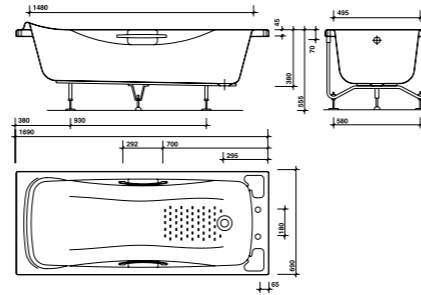

Signature Bath - Acrylic

PART NUMBER DESCRIPTION

- SE8520WH 1700 x 700mm, no tap hole, chrome grips
- SE8522WH 1700 x 700mm, 2 tap hole, chrome grips