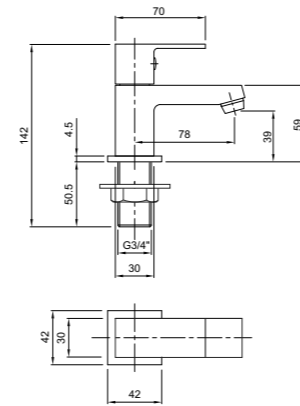

X62 - For use with baths

PART NUMBER DESCRIPTION

X625215CP X62 bath 3/4 inch pillar taps