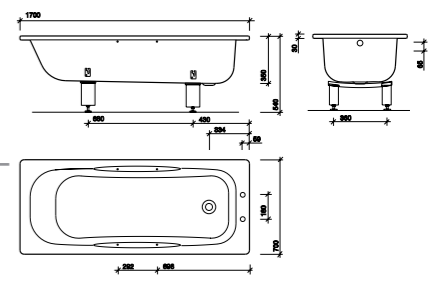

Celtic Low Volume 1700mm Bath - Steel Thickness 1.5mm (1.8mm including enamel)

PART NUMBER DESCRIPTION

- CE1572WH 1700 x 700mm, 2 tap hole, slip resistant, chrome grips, **140 litre**