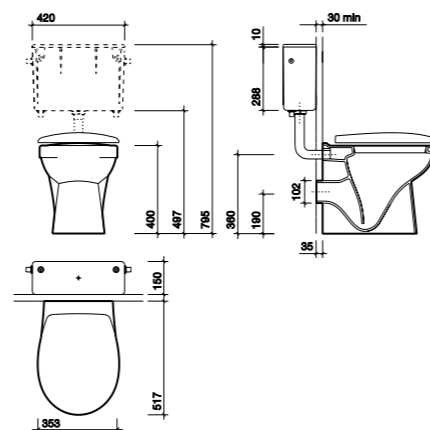

Back-to-Wall WC Suite

PART NUMBER	DESCRIPTION
GN1438WH	Back-to-wall toilet pan, horizontal outlet
CX9642XX	Concealed cistern, 4/2.6 litre flush
CF9002CP	Air button, dual flush, small button - Chrome Plated
CF9032CP	Air button, dual flush, mini plate 80 x 124mm - Chrome Plated
CF9022CP	Air button, dual flush, large plate 150 x 230mm - Chrome Plated
GN7865WH	Seat and cover with stainless steel top fix hinges
GL7995WH	Seat and cover with soft closing mechanism