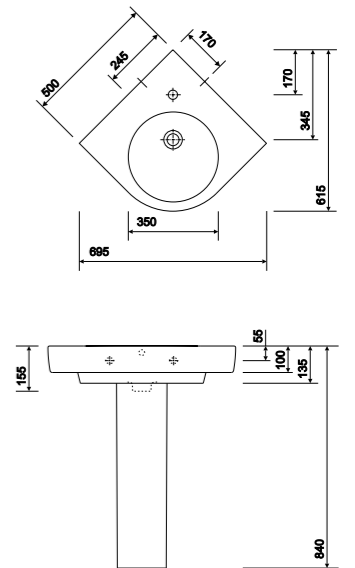

500mm Corner Washbasin

PART NUMBER	DESCRIPTION
E24191WH	Corner washbasin 500mm, 1 tap hole
E54910WH	Full pedestal
IE6800CP	Chrome bottle trap
SR1018XX	Wall bolts (pair) standard