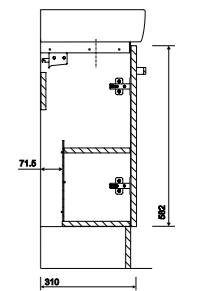

PART NUMBER	DESCRIPTION
E24811WH	Handrinse washbasin 450 x 340mm, 1 tap hole
E24812WH	Handrinse washbasin 450 x 340mm, 2 tap hole
SR1015XX	Wall bolts (pair) short
Furniture Units	
E20172GY	Vanity unit for handrinse washbasin 450 x 340mm - Grey
E20172WH	Vanity unit for handrinse washbasin 450 x 340mm - White
Accessories	
E20003GY	Plinth for 450 x 340mm handrinse washbasin unit - Grey
E20003WH	Plinth for 450 x 340mm handrinse washbasin unit - White
E20010CP	Feet for furniture (pair) - Chrome Plated