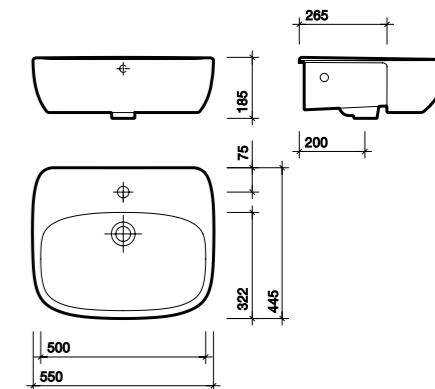

550mm Semi-Recessed Washbasin

PART NUMBER	DESCRIPTION
MD4621WH	550 x 445mm semi-recessed washbasin, 1 tap hole

Note this basin includes fixing kit

450mm Handrinse Washbasin with Shelf

Right hand shown

PART NUMBER	DESCRIPTION
MD4041WH	450 x 350mm washbasin with right hand shelf space, 1 tap hole
MD4910WH	Full pedestal
IE6800CP	Chrome bottle trap
SR1015XX	Wall bolts (pair) short