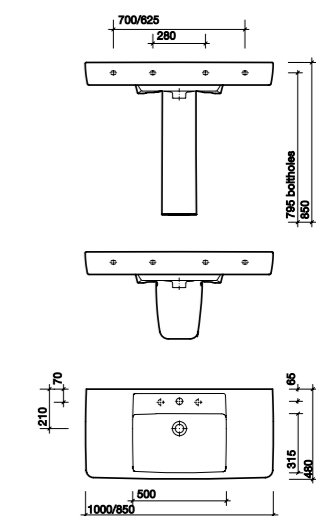

Washbasins - 850 & 1000mm

PART NUMBER	DESCRIPTION
GL4311WH	850 x 480mm washbasin, 1 tap hole
GL4341WH	1000 x 480mm washbasin, 1 tap hole
VW4910WH	Full pedestal
GL4970WH	Semi pedestal

Note these basins include fixing kit