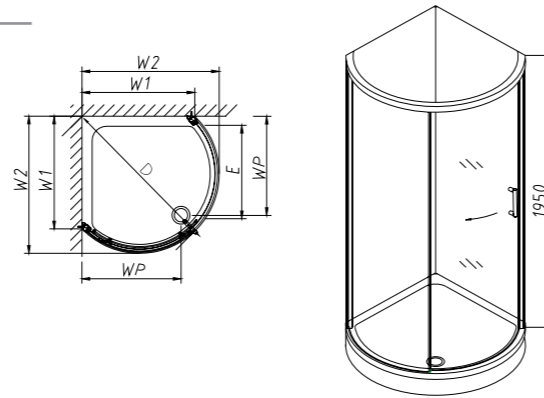

Bow Quadrant

PART NUMBER DESCRIPTION

H83930CP	Bow quadrant 780mm
H83930WH	Bow quadrant tray 780mm (960 x 1125mm total size)
H84930CP	Bow quadrant 880mm
H84930WH	Bow quadrant tray 880mm (1080 x 1270mm total size)
SF8888XX	Twyford 90mm high flow waste kit