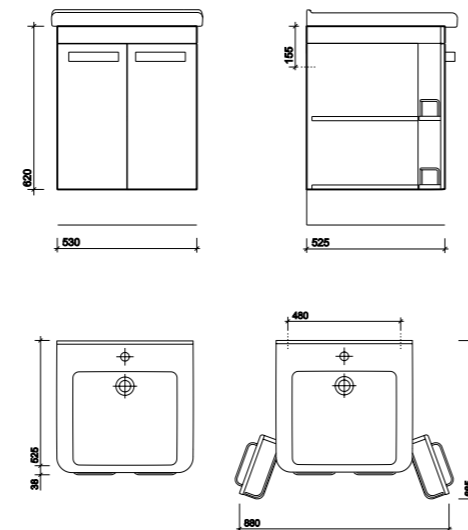

600mm Washbasin and Furniture Unit

PART NUMBER DESCRIPTION

- TA4311WH 600mm washbasin, 1 tap hole
- TA0001WH 600mm furniture unit
- SR1018XX Wall bolts (pair) standard