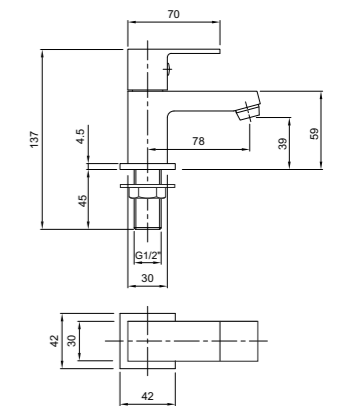

PART NUMBER DESCRIPTION

X625205CP X62 basin 1/2 inch pillar taps