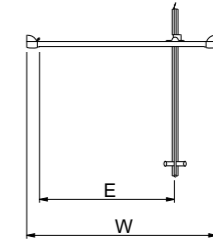

4 Fold Bath Screen

PART NUMBER DESCRIPTION

G61978CP	4 Fold Bath Screen LH
G61979CP	4 Fold Bath Screen RH

This product consists of 1 fixed panel and 3 folding panels.
Interlocking bottom gasket for optimum water tightness.

Right hand version shown

Part Number	Description	L - Length mm	PB - Push Back mm	PW - Panel Width mm	Adjustment mm
G61978CP	4 Fold Bath Screen LH	1000	295	230	980-1005
G61979CP	4 Fold Bath Screen RH	1000	295	230	980-1005

Single Panel Bath Screen

PART NUMBER DESCRIPTION

G61968CP	Single Panel Bath Screen 1500x850mm LH
G61969CP	Single Panel Bath Screen 1500x850mm RH

This product consists of wall post, 180° pivoting fixed glass panel.
Double gasket in-vertical profile and corner bottom seal for optimum water tightness.

Left hand version shown

Part Number	Description	L - Length mm	SA - Swing Away mm	SI - Swing Inwards mm	Adjustment mm
G61968CP	Single Panel Bath Screen 1500x850mm LH	850	765	765	830-855
G61969CP	Single Panel Bath Screen 1500x850mm RH	850	765	765	830-855

Pivot Door

PART NUMBER	DESCRIPTION
ES43100CP	Pivot door 760mm
ES44100CP	Pivot door 800mm
ES45100CP	Pivot door 900mm
ES40600CP	30mm extension profile

Can be installed to open from the left or right

Product Number	Description	W - Nominal Width mm	E - Entry Width mm	W - Adjustment mm	
				Alcove	With Side Panel
ES43100CP	Pivot Door 760mm	760	460	710-750	720-740
ES44100CP	Pivot Door 800mm	800	500	750-790	760-780
ES45100CP	Pivot Door 900mm	900	600	850-890	860-880

Sliding Door

PART NUMBER	DESCRIPTION
ES46500CP	Sliding door 1000mm
ES47500CP	Sliding door 1100mm
ES48500CP	Sliding door 1200mm
ES49500CP	Sliding door 1400mm
ES40500CP	Sliding door 1700mm
ES40600CP	30mm extension profile

Can be installed to open from the left or right