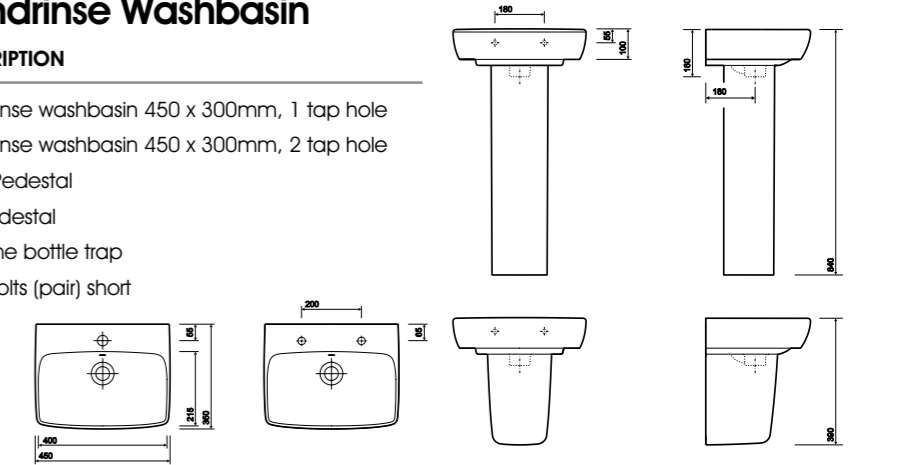

450mm Handrinse Washbasin

PART NUMBER	DESCRIPTION
E14831WH	Handrinse washbasin 450 x 300mm, 1 tap hole
E14832WH	Handrinse washbasin 450 x 300mm, 2 tap hole
E54950WH	Semi Pedestal
E54920WH	Full Pedestal
WF8606CP	Chrome bottle trap
SR1015XX	Wall bolts (pair) short

360mm Handrinse Washbasin

PART NUMBER	DESCRIPTION
E14801WH	Handrinse washbasin 360 x 280mm, 1 tap hole
E14802WH	Handrinse washbasin 360 x 280mm, 2 tap hole
E54920WH	Full Pedestal
WF8606CP	Chrome bottle trap
SR1015XX	Wall bolts (pair) short