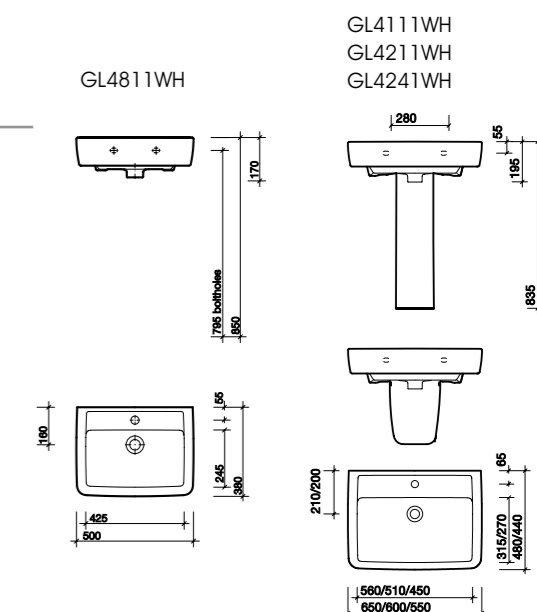

Washbasins - 500, 550, 600 & 650mm

PART NUMBER	DESCRIPTION
GL4811WH	500 x 380mm washbasin, 1 tap hole (not Total Install®)*
GL4111WH	550 x 440mm washbasin, 1 tap hole
GL4211WH	600 x 480mm washbasin, 1 tap hole
GL4241WH	650 x 480mm washbasin, 1 tap hole
VW4910WH	Full pedestal
GL4970WH	Semi pedestal

Note these basins include fixing kit
*Wall fixing only