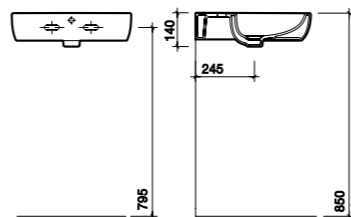

500mm Corner Washbasin

PART NUMBER	DESCRIPTION
MD4191WH	500 x 485mm corner washbasin, 1 tap hole
IE6800CP	Chrome bottle trap
SR1015XX	Wall bolts (pair) short

Note this basin is not suitable for installation with a pedestal

550mm Semi-Recessed Washbasin

PART NUMBER	DESCRIPTION
MD4621WH	550 x 445mm semi-recessed washbasin, 1 tap hole

Note this basin includes fixing kit

450mm Handrinse Washbasin with Shelf

PART NUMBER	DESCRIPTION
MD4041WH	450 x 350mm washbasin with right hand shelf space, 1 tap hole
MD4910WH	Full pedestal
IE6800CP	Chrome bottle trap
SR1015XX	Wall bolts (pair) short

Under Countertop Washbasins - 520 & 560mm

PART NUMBER	DESCRIPTION
MD4510WH	520 x 410mm under countertop washbasin, no tap hole
MD4540WH	560 x 440mm under countertop washbasin, no tap hole

Wall-hung Bidet

PART NUMBER	DESCRIPTION
MD3411WH	Wall-hung bidet, 1 tap hole
SR8138XX	Wall-hung fixing kit

360mm Handrinse Washbasin

PART NUMBER	DESCRIPTION
MD4821WH	360 x 260mm handrinse washbasin, 1 right hand tap hole
IE6800CP	Chrome bottle trap
SR5307XX	Wall hangers (pair)
	Alternative fixings
SR1015XX	Wall bolts (pair) short

Note this basin is not suitable for use with a pop up waste

Back-to-Wall Bidet

PART NUMBER	DESCRIPTION
MD3111WH	Back-to-wall bidet, 1 tap hole