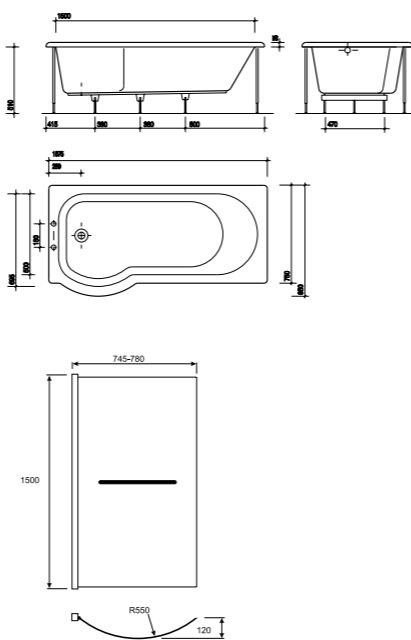

Galerie Optimise Offset Shower 1700mm Bath and Panels - Acrylic

PART NUMBER DESCRIPTION

- GP8730WH 1700 x 750/850mm, no tap hole, left hand, no grips
- GP8930WH 1700 x 750/850mm, no tap hole, right hand, no grips
- GP8732WH 1700 x 750/850mm, 2 tap hole, left hand, no grips
- GP8932WH 1700 x 750/850mm, 2 tap hole, right hand, no grip
- GP3968CP Bath shower screen, left hand, 1500mm high
- GP3969CP Bath shower screen, right hand, 1500mm high
- GP7371WH 1700mm front panel
- GP8001WH 750mm end panel