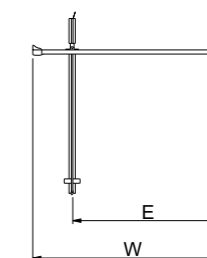

Product Number	Description	W - Nominal Width mm	E - Entry Width mm	W - Adjustment mm	
				Alcove	With Side Panel
ES23100CP	Pivot Door 760mm	760	460	710-750	720-740
ES24100CP	Pivot Door 800mm	800	500	750-790	760-780
ES25100CP	Pivot Door 900mm	900	600	850-890	860-880

All products come complete with standard wall profiles, for an extra 30mm an extension wall profile is available.

The installation of any door with 2 side panels is NOT possible.