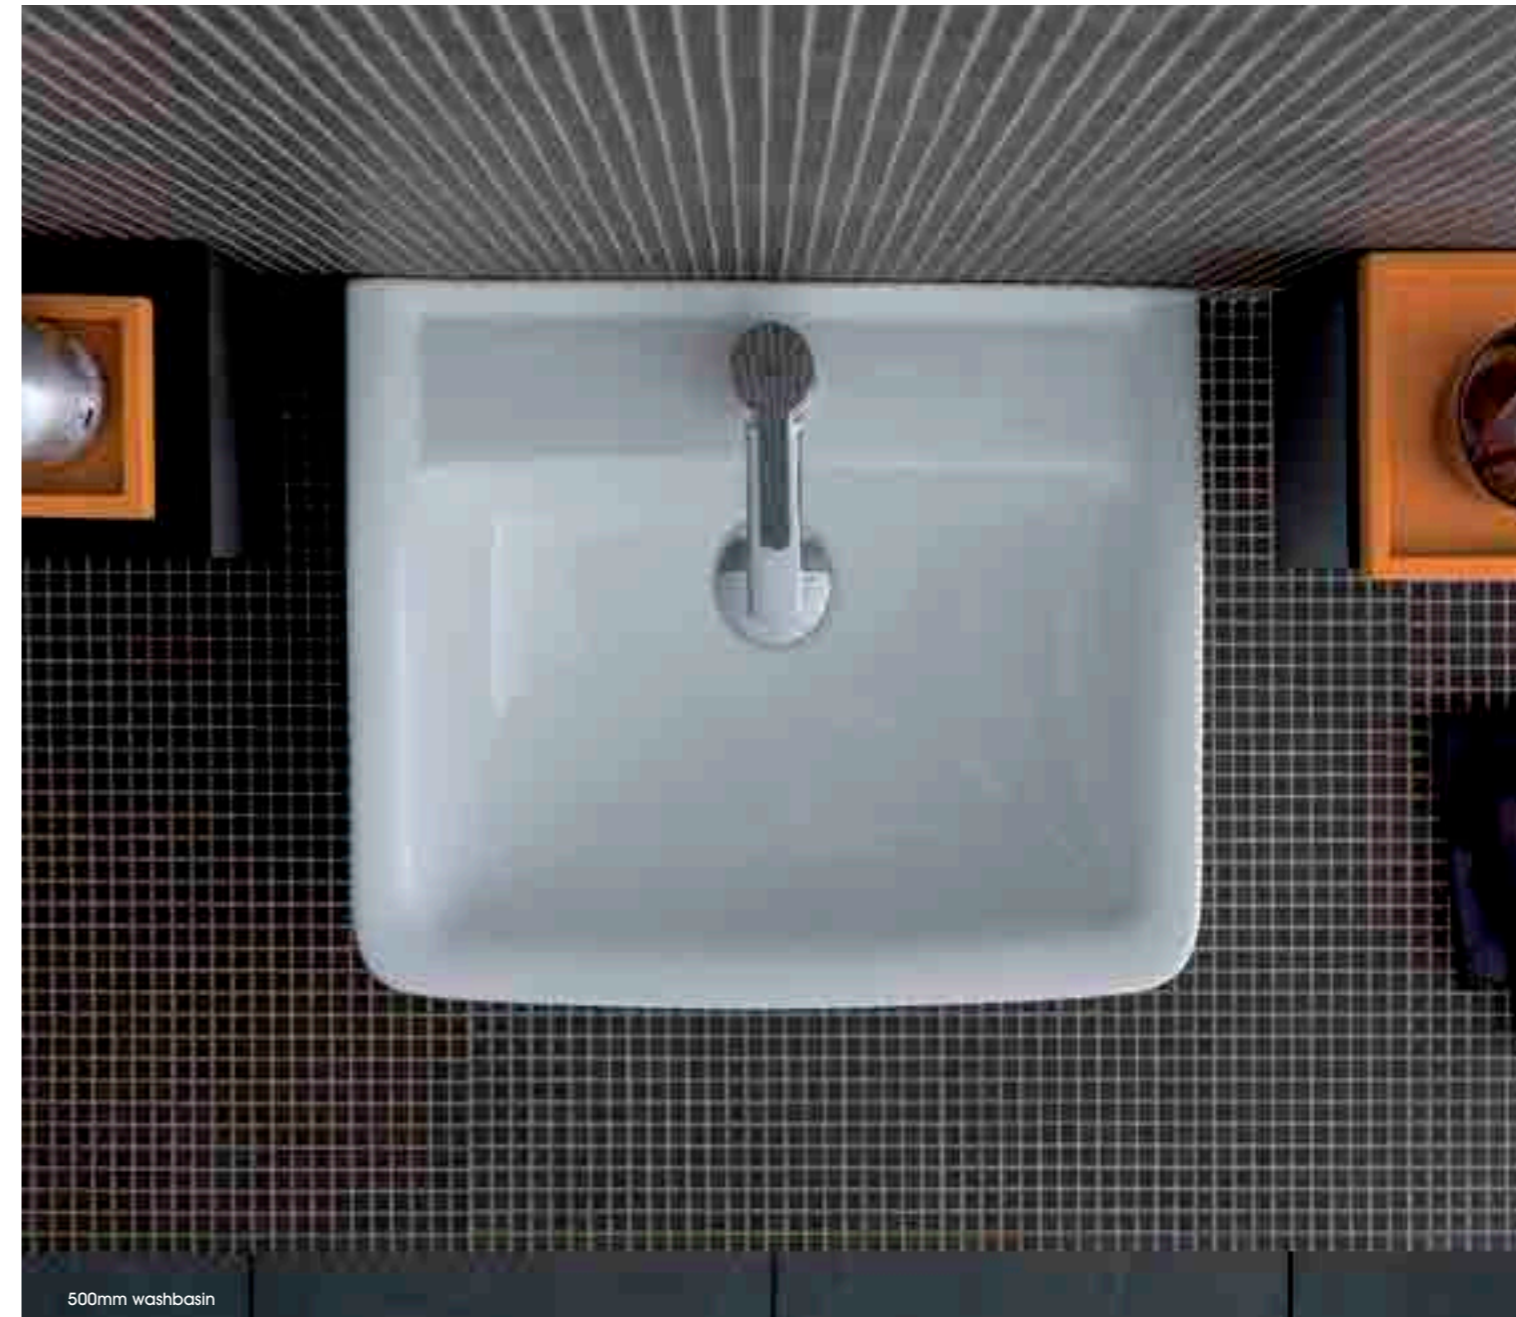

Wall-hung toilet

Toilet with cistern, 550mm washbasin with semi pedestal

1300mm double washbasin with vanity unit, red gloss

650mm washbasin with full pedestal

850mm washbasin and vanity unit, white gloss

500mm washbasin

Galerie

The Galerie series offers a wide choice of washbasins and toilets to suit every bathroom. The toilets feature Rimfree® easy cleaning and Flushwise® water saving technology - two of Twyford's market leading innovations. All Galerie washbasins (excluding 450mm handrinse) also include Total Install®.

Rimfree® wall-hung toilet

500mm countertop washbasin

450mm handrinse washbasin with full pedestal

Premium toilet with round cistern, 550mm washbasin with full pedestal, es200 900mm quadrant

450mm handrinse washbasin with semi pedestal