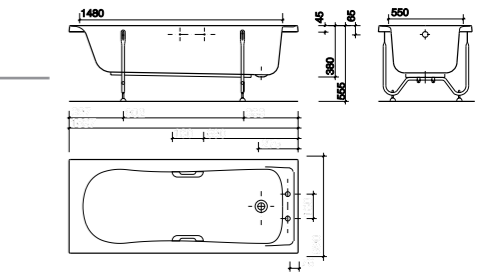

Galerie 1700mm Bath - Acrylic

PART NUMBER	DESCRIPTION
GN8550WH	1700 x 700mm, no tap hole, chrome grips
GN8552WH	1700 x 700mm, 2 tap hole, chrome grips