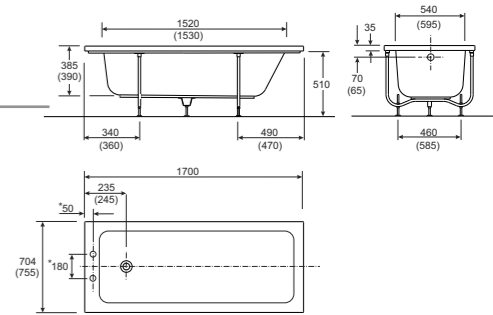

Aspect 1700mm Bath - Acrylic

PART NUMBER	DESCRIPTION
AP8502WH	1700 x 700mm, 2 tap hole, no grips
AP8500WH	1700 x 700mm, no tap hole, no grips
AP8550WH	1700 x 750mm, no tap hole, no grips