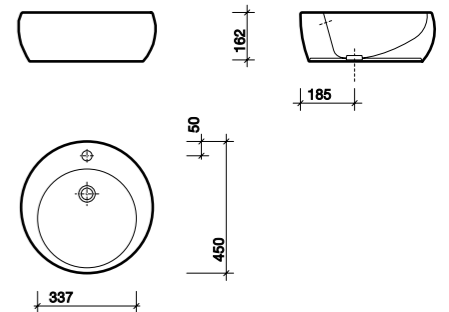

450mm Lay On Washbasin

PART NUMBER DESCRIPTION

- GT4711WH 450 x 450mm round lay on washbasin, 1 tap hole, no overflow
- WF5001CP Running waste 1.25"