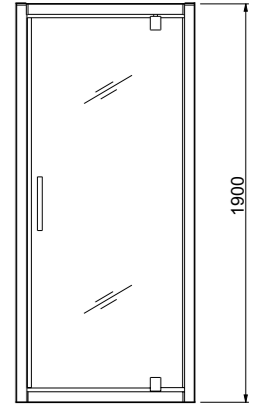

4 Fold Bath Screen

PART NUMBER DESCRIPTION

G61978CP	4 Fold Bath Screen LH
G61979CP	4 Fold Bath Screen RH

This product consists of 1 fixed panel and 3 folding panels.
Interlocking bottom gasket for optimum water tightness.

Right hand version shown

Part Number	Description	L - Length mm	PB - Push Back mm	PW - Panel Width mm	Adjustment mm
G61978CP	4 Fold Bath Screen LH	1000	295	230	980-1005
G61979CP	4 Fold Bath Screen RH	1000	295	230	980-1005

Single Panel Bath Screen

PART NUMBER DESCRIPTION

G61968CP	Single Panel Bath Screen 1500x850mm LH
G61969CP	Single Panel Bath Screen 1500x850mm RH

This product consists of wall post, 180° pivoting fixed glass panel.
Double gasket in-vertical profile and corner bottom seal for optimum water tightness.

Left hand version shown

Part Number	Description	L - Length mm	SA - Swing Away mm	SI - Swing Inwards mm	Adjustment mm
G61968CP	Single Panel Bath Screen 1500x850mm LH	850	765	765	830-855
G61969CP	Single Panel Bath Screen 1500x850mm RH	850	765	765	830-855

Pivot Door

PART NUMBER	DESCRIPTION
ES43100CP	Pivot door 760mm
ES44100CP	Pivot door 800mm
ES45100CP	Pivot door 900mm
ES40600CP	30mm extension profile

Can be installed to open from the left or right

Product Number	Description	W - Nominal Width mm	E - Entry Width mm	W - Adjustment mm	
				Alcove	With Side Panel
ES43100CP	Pivot Door 760mm	760	460	710-750	720-740
ES44100CP	Pivot Door 800mm	800	500	750-790	760-780
ES45100CP	Pivot Door 900mm	900	600	850-890	860-880

Sliding Door

PART NUMBER	DESCRIPTION
ES46500CP	Sliding door 1000mm
ES47500CP	Sliding door 1100mm
ES48500CP	Sliding door 1200mm
ES49500CP	Sliding door 1400mm
ES40500CP	Sliding door 1700mm
ES40600CP	30mm extension profile

Can be installed to open from the left or right