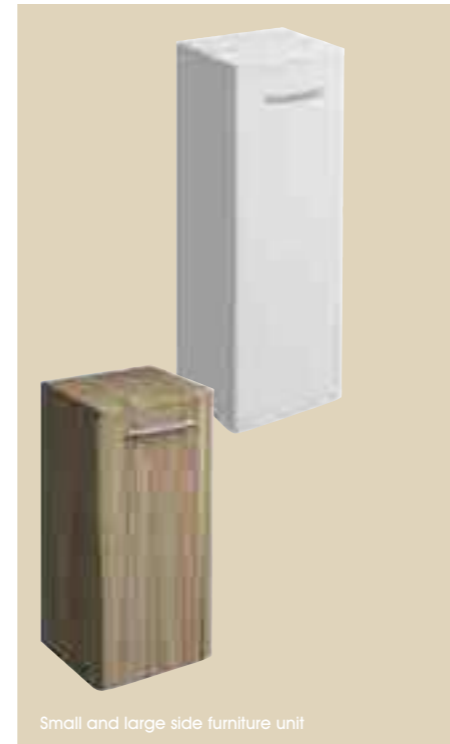

Rimfree

Raised height toilet and square cistern, 550mm less able washbasin with X50 basin mixer

e100 square furniture

Versatile bathroom furniture with smart options for any space. A comprehensive series of underbasin vanity units, with plinths or legs for floor standing or wall mounting. Cabinets with service space and modular side units in two sizes with reversible doors. All available in white or grey ash wood and supplied fully assembled for easy installation. For a full range of options and sizes see pages 132 - 135.