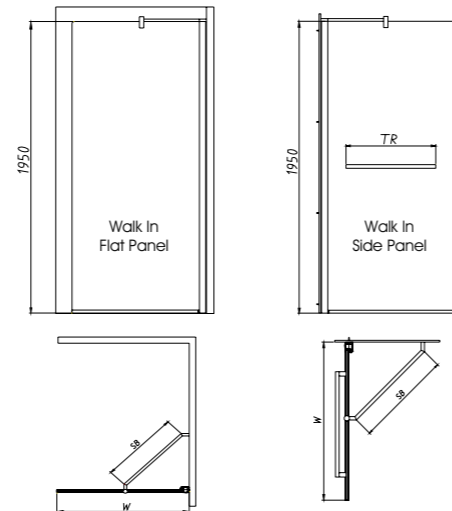

Part Number	Description	W - Width mm	SB - Stabilising Bar mm	TR - Towel Rail mm	Adjustment Range mm
H85950CP	Walk In Flat Panel 900mm LH or RH	900	550	N/A	890-915
H86950CP	Walk In Flat Panel 1000mm LH or RH	1000	550	N/A	990-1015
H86951CP	Walk In Flat Panel 1100mm LH or RH	1100	550	N/A	1090-1115
H88950CP	Walk In Flat Panel 1200mm LH or RH	1200	550	N/A	1190-1215
H83980CP	Walk In Side Panel 760mm LH or RH	760	550	600	750-775
H84980CP	Walk In Side Panel 800mm LH or RH	800	550	600	790-815
H85980CP	Walk In Side Panel 900mm LH or RH	900	550	600	890-915

Note: The installation of any door with 2 side panels is NOT possible.