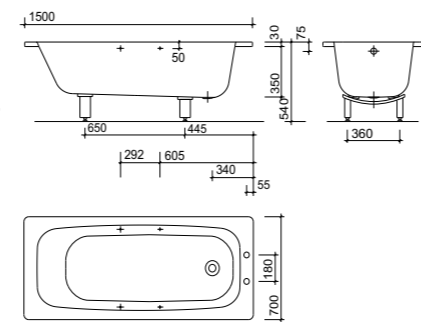

Celtic 1500mm Bath - Steel Thickness 1.5mm (1.8mm including enamel)

PART NUMBER DESCRIPTION

- BS1472WH 1500 x 700mm, 2 tap hole, slip resistant, chrome grips
- BS1422WH 1500 x 700mm, 2 tap hole, plain, chrome grips