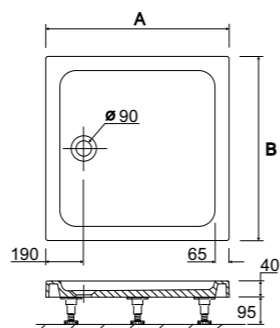

Square - Flat Top Trays

Part Number	Description	A	B
TR6111WH	760mm x 760mm Flat Top Tray	770	770
TR6121WH	800mm x 800mm Flat Top Tray	810	810
TR6131WH	900mm x 900mm Flat Top Tray	910	910
TR6141WH	1000mm x 1000mm Flat Top Tray	1010	1010

Note leg/panel kit and waste MUST be ordered separately
See shower tray accessories for details

Offset Quadrant - Flat Top Trays

Part Number	Description	A	B	C	D
TR6731WL	900mm x 760mm Quadrant LH Flat Top Tray	910	770	600	470
TR6732WR	900mm x 760mm Quadrant RH Flat Top Tray	910	770	600	470
TR6733WL	900mm x 800mm Quadrant LH Flat Top Tray	910	810	600	510
TR6734WR	900mm x 800mm Quadrant RH Flat Top Tray	910	810	600	510
TR6741WL	1000mm x 800mm Quadrant LH Flat Top Tray	1010	810	700	510
TR6742WR	1000mm x 800mm Quadrant RH Flat Top Tray	1010	810	700	510
TR6761WL	1200mm x 800mm Quadrant LH Flat Top Tray	1210	810	900	510
TR6762WR	1200mm x 800mm Quadrant RH Flat Top Tray	1210	810	900	510
TR6763WL	1200mm x 900mm Quadrant LH Flat Top Tray	1210	210	900	610
TR6764WR	1200mm x 900mm Quadrant RH Flat Top Tray	1210	210	900	610

Note leg/panel kit and waste MUST be ordered separately
See shower tray accessories for details

Rectangle - Flat Top Trays

Part Number	Description	A	B
TR6331WH	900mm x 760mm Flat Top Tray	910	770
TR6341WH	1000mm x 760mm Flat Top Tray	1010	770
TR6342WH	1000mm x 800mm Flat Top Tray	1010	810
TR6351WH	1100mm x 800mm Flat Top Tray	1110	810
TR6361WH	1200mm x 760mm Flat Top Tray	1210	770
TR6362WH	1200mm x 800mm Flat Top Tray	1210	810
TR6463WH	1200mm x 900mm Flat Top Tray	1210	910
TR6381WH	1400mm x 900mm Flat Top Tray	1410	910
TR6391WH	1500mm x 800mm Flat Top Tray	1510	810
TR6301WH	1600mm x 800mm Flat Top Tray	1610	810
TR6302WH	1700mm x 700mm Flat Top Tray	1710	710
TR6303WH	1700mm x 750mm Flat Top Tray	1710	760