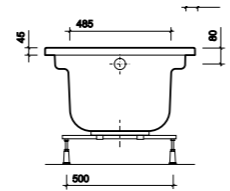

All Family Bath and Panels - Acrylic

PART NUMBER	DESCRIPTION
TA8720WH	1700 x 900mm, no tap hole, chrome grips, left hand*
TA8722WH	1700 x 900mm, 2 tap hole, chrome grips, left hand*
TA8920WH	1700 x 900mm, no tap hole, chrome grips, right hand*
TA8922WH	1700 x 900mm, 2 tap hole, chrome grips, right hand*
TA7171WH	1700mm front panel, left hand
TA7191WH	1700mm front panel, right hand
TA7122WH	750mm end panel

*Comes complete with headrest, seat and waste cover

All Rectangular Bath and Panels - Acrylic

PART NUMBER	DESCRIPTION
TA8520WH	1700 x 750mm no tap hole, chrome grips, including waste cover
TA8522WH	1700 x 750mm 2 tap hole, chrome grips, including waste cover
TA8500WH	1700 x 750mm, no tap hole, no grips, including waste cover
TA7121WH	1700mm front panel
TA7122WH	750mm end panel

Accessories to be ordered separately

TA6800GY	All bath headrest
TA7886GY	750mm All bath seat

Athena 1700mm Bath - Acrylic

PART NUMBER	DESCRIPTION
AH8502WH	1700 x 750mm, 2 tap hole, no grips, encapsulated
AH8500WH	1700 x 750mm, no tap hole, no grips, encapsulated

Aspect 1700mm Bath - Acrylic

PART NUMBER	DESCRIPTION
AP8502WH	1700 x 700mm, 2 tap hole, no grips
AP8500WH	1700 x 700mm, no tap hole, no grips
AP8550WH	1700 x 750mm, no tap hole, no grips

Galerie 1500mm Bath - Acrylic

PART NUMBER	DESCRIPTION
GN8420WH	1500 x 700mm, no tap hole, chrome grips
GN8422WH	1500 x 700mm, 2 tap hole, chrome grips

Galerie 1700mm Bath - Acrylic

PART NUMBER	DESCRIPTION
GN8550WH	1700 x 700mm, no tap hole, chrome grips
GN8552WH	1700 x 700mm, 2 tap hole, chrome grips