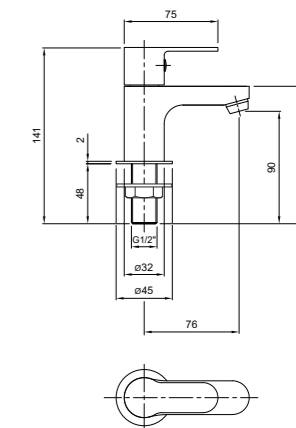

PART NUMBER DESCRIPTION

- X505205CP X50 basin 1/2 inch pillar taps