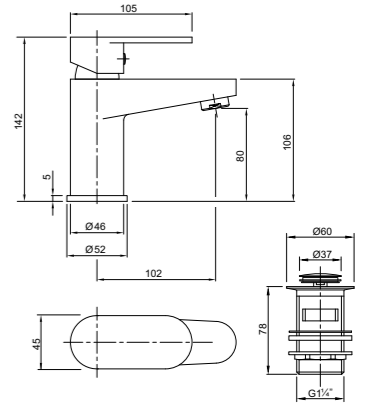

Taps & Mixers

X70 - For use with washbasins

PART NUMBER DESCRIPTION

X705126CP X70 basin mono mixer inc cc waste