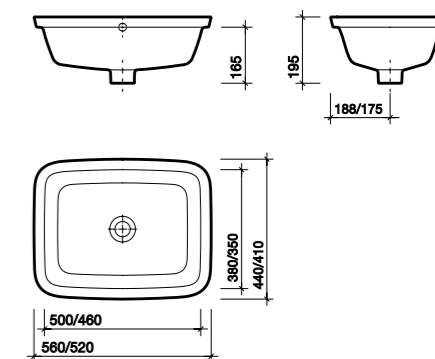

PART NUMBER	DESCRIPTION
MD4510WH	520 x 410mm under countertop washbasin, no tap hole
MD4540WH	560 x 440mm under countertop washbasin, no tap hole