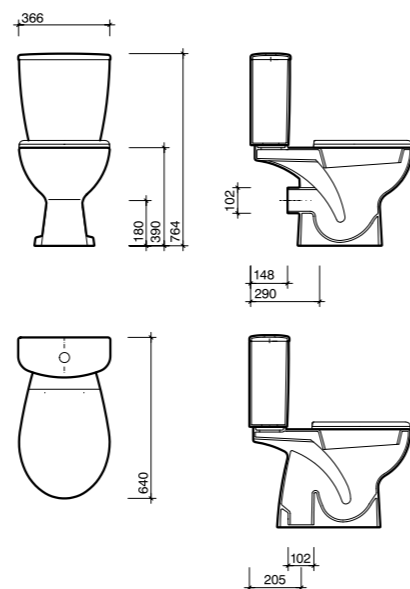

- GT4711WH 450 x 450mm round lay on washbasin, 1 tap hole, no overflow
- WF5001CP Running waste 1.25"

Visit

WC Suite

PART NUMBER	DESCRIPTION	
AR1148WH	Close coupled toilet, horizontal outlet	
AR1145WH	Close coupled toilet, bottom outlet	
AR2342WH	Close coupled 4/2.6 litre flush	
AR7815WH	Seat and cover with stainless steel hinges	
AR7810WH	Seat and cover with plastic hinges	
AR7853WH	Seat and cover with soft closing mechanism	