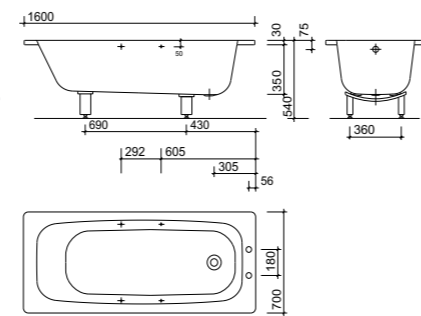

Celtic 1600mm Bath - Steel Thickness 1.5mm (1.8mm including enamel)

PART NUMBER DESCRIPTION

- BS1272WH 1600 x 700mm, 2 tap hole, slip resistant, chrome grips
- BS1222WH 1600 x 700mm, 2 tap hole, plain, chrome grips