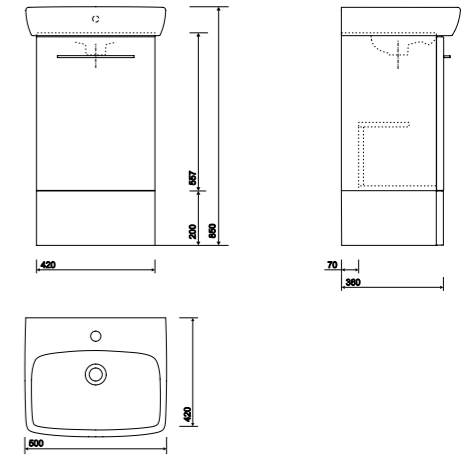

500mm Washbasin and Vanity Units

PART NUMBER DESCRIPTION

- E14141WH Washbasin 500 x 420mm, 1 tap hole
- SR1018XX Wall bolts (pair) standard
- **Furniture Units (complete with service space)**
- E10374WH Vanity unit for washbasin 500 x 420mm - White
- E10374GA Vanity unit for washbasin 500 x 420mm - Grey Ash Wood
- **Optional Accessories**
- E10007WH Plinth for 500 x 420mm washbasin unit - White
- E10007GA Plinth for 500 x 420mm washbasin unit - Grey Ash Wood
- E10002XX Feet for furniture (pair) - Chrome Plated
- E10001WH Internal door storage - White
- E10004XX Towel hook - Polished Steel

550mm Washbasin and Vanity Units

PART NUMBER DESCRIPTION

- E14241WH Washbasin 550 x 440mm, 1 tap hole
- SR1018XX Wall bolts (pair) standard
- **Furniture Units (complete with service space)**
- E10375WH Vanity unit for washbasin 550 x 440mm - White
- E10375GA Vanity unit for washbasin 550 x 440mm - Grey Ash Wood
- **Optional Accessories**
- E10008WH Plinth for 550 x 440mm washbasin unit - White
- E10008GA Plinth for 550 x 440mm washbasin unit - Grey Ash Wood
- E10002XX Feet for furniture (pair) - Chrome Plated
- E10001WH Internal door storage - White
- E10004XX Towel hook - Polished Steel