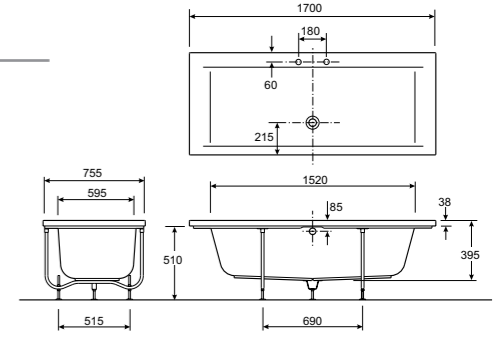

Athena 1700mm Bath - Acrylic

PART NUMBER	DESCRIPTION
AH8502WH	1700 x 750mm, 2 tap hole, no grips, encapsulated
AH8500WH	1700 x 750mm, no tap hole, no grips, encapsulated