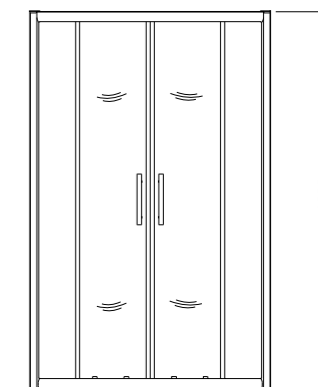

Quadrant

PART NUMBER	DESCRIPTION
ES44700CP	Quadrant 800 x 800mm
ES45700CP	Quadrant 900 x 900mm
ES40600CP	30mm extension profile

Product Number	Description	W - Nominal Width mm	E - Entry Width mm	W - Adjustment mm
ES44700CP	Quadrant 800 x 800mm	800	420	760-780
ES45700CP	Quadrant 900 x 900mm	900	490	860-880

Side Panel

PART NUMBER	DESCRIPTION
ES43400CP	Side panel 760mm
ES44400CP	Side panel 800mm
ES45400CP	Side panel 900mm
ES40600CP	30mm extension profile