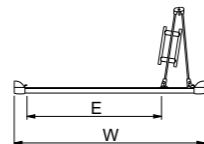

Can be installed to open from the left or right

Product Number	Description	W - Nominal Width mm	E - Entry Width mm	W - Adjustment mm	
				Alcove	With Side Panel
ES43200CP	Bi-Fold Door 760mm	760	460	710-750	720-740
ES44200CP	Bi-Fold Door 800mm	800	500	750-790	760-780
ES45200CP	Bi-Fold Door 900mm	900	600	850-890	860-880