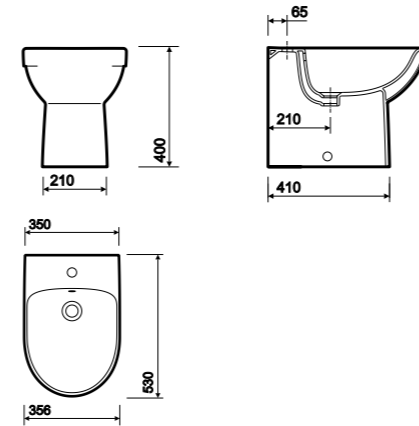

Back-to-Wall Bidet

PART NUMBER DESCRIPTION

- E13111WH Back-to-wall bidet, 1 tap hole