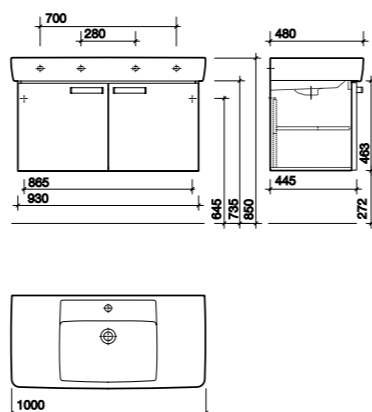

Under Basin Furniture Unit for 1000mm Washbasin

PART NUMBER DESCRIPTION

- GL0400WH Underbasin furniture unit for 1000mm washbasin - White Gloss
- GL0400WE Underbasin furniture unit for 1000mm washbasin - Wenge Gloss
- GL0400RD Underbasin furniture unit for 1000mm washbasin - Red Gloss