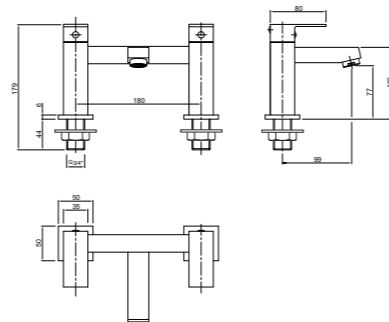

PART NUMBER DESCRIPTION

X625255CP X62 bath filler deck mounted

PART NUMBER DESCRIPTION

X625265CP X62 bath shower mixer deck mounted