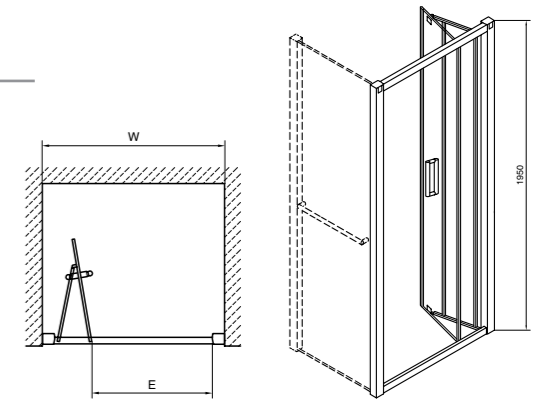

Can be installed to open from the left or right