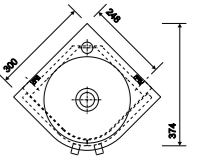

PART NUMBER	DESCRIPTION
E24891WH	Corner handrinse washbasin 320mm, 1 tap hole
SR1015XX	Wall bolts (pair) short
Furniture Units	
E20101GY	Vanity unit for corner handrinse washbasin 320mm - Grey
E20101WH	Vanity unit for corner handrinse washbasin 320mm - White
Accessories	
E20007GY	Plinth for 320mm corner handrinse washbasin unit - Grey
E20007WH	Plinth for 320mm corner handrinse washbasin unit - White
E20010CP	Feet for furniture (pair) - Chrome Plated