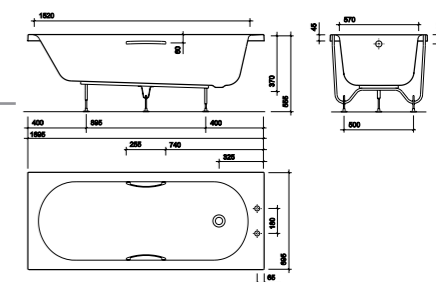

Opal 1700mm Bath - Acrylic

PART NUMBER DESCRIPTION

- OL8500WH 1700 x 700mm, no tap hole, no grips
- OL8502WH 1700 x 700mm, 2 tap hole, no grips
- OL8522WH 1700 x 700mm, 2 tap hole, chrome grips