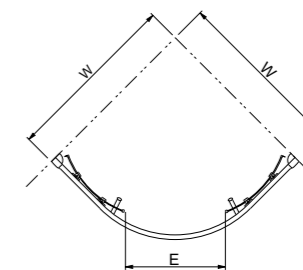

Quadrant

PART NUMBER	DESCRIPTION
ES44700CP	Quadrant 800 x 800mm
ES45700CP	Quadrant 900 x 900mm
ES40600CP	30mm extension profile

Product Number	Description	W - Nominal Width mm	E - Entry Width mm	W - Adjustment mm
ES44700CP	Quadrant 800 x 800mm	800	420	760-780
ES45700CP	Quadrant 900 x 900mm	900	490	860-880

Side Panel

PART NUMBER	DESCRIPTION
ES43400CP	Side panel 760mm
ES44400CP	Side panel 800mm
ES45400CP	Side panel 900mm
ES40600CP	30mm extension profile