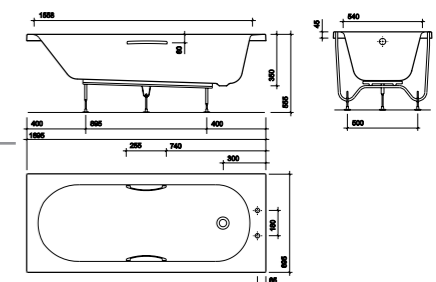

Opal 1700mm Bath

130 litre - Acrylic

PART NUMBER DESCRIPTION

- OL8300WH 1700 x 700mm, no tap hole, no grips, 130 litre
- OL8322WH 1700 x 700mm, 2 tap hole, chrome grips, 130 litre