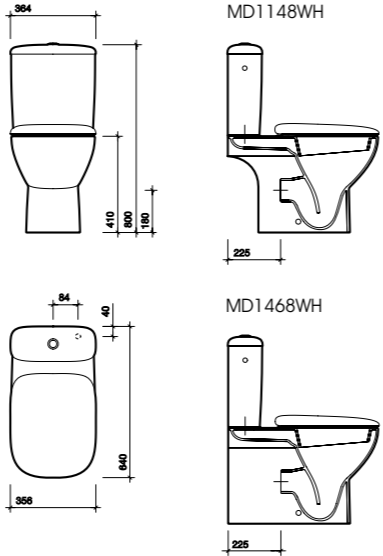

WC Suite

PART NUMBER	DESCRIPTION
MD1148WH	Close coupled toilet pan, horizontal outlet
MD1468WH	Close coupled fully back-to-wall toilet pan
MD2342WH	Close coupled fitted cistern, push button, 4/2.6 litre flush
MD7815WH	Seat and cover with stainless steel hinges
MD7851WH	Seat and cover with soft closing mechanism