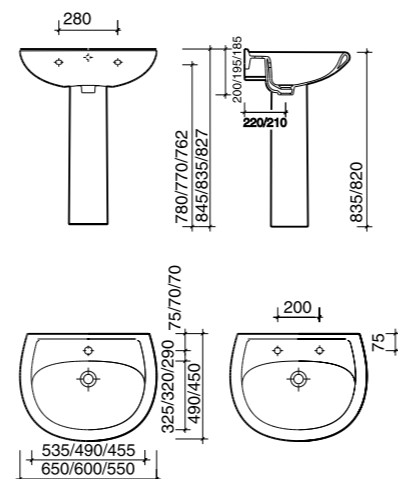

Washbasins - 550, 600 & 650mm

PART NUMBER	DESCRIPTION
GN4221WH	550 x 450mm washbasin, 1 tap hole
GN4222WH	550 x 450mm washbasin, 2 tap hole
GN4321WH	600 x 490mm washbasin, 1 tap hole
GN4361WH	650 x 510mm washbasin, 1 tap hole
VW4910WH	Full pedestal
GN4970WH	Semi pedestal