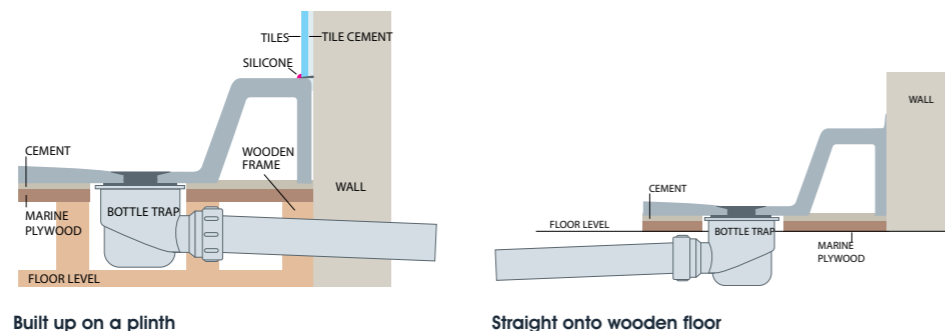

Applications

Installation is made simple and accurate with a flexible range of options to suit the application and environment. Hydr8 shower trays can be installed straight onto a wooden floor, or built up on a plinth where required. This alleviates the problem of uneven surfaces, so the shower tray is level and water flows off efficiently. All fixings are concealed by the shower tray design.