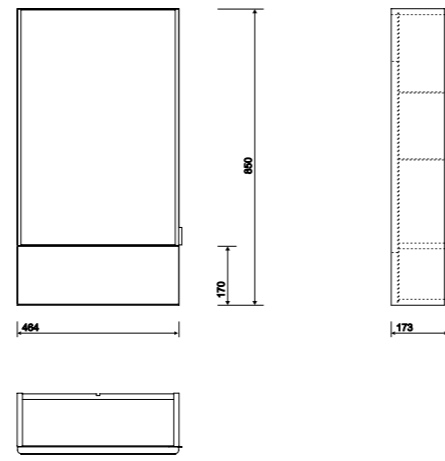

Mirror Cabinet for 550mm Washbasin

PART NUMBER DESCRIPTION

- E10072WH Mirror cabinet for 550mm washbasin, 464 x 850mm - White
- E10072GA Mirror cabinet for 550mm washbasin, 464 x 850mm - Grey Ash Wood
- **Optional Lighting Kit**
- E10003XX Lighting Kit