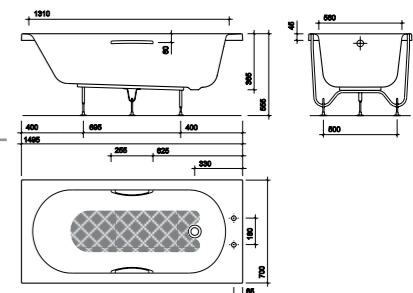

Opal 1500mm Bath with Tread - Acrylic

PART NUMBER DESCRIPTION

- OL8222WH 1500 x 700mm, 2 tap hole, tread, chrome grips
- OL8200WH 1500 x 700mm, no tap hole, tread, no grips*
- **Optional extra**
- BG1395CP Grips*