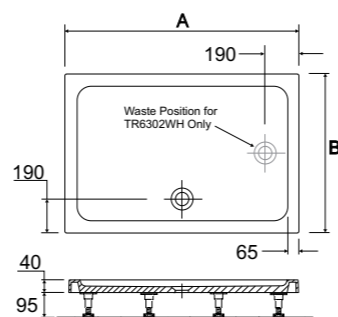

Quadrant leg set and panel kit