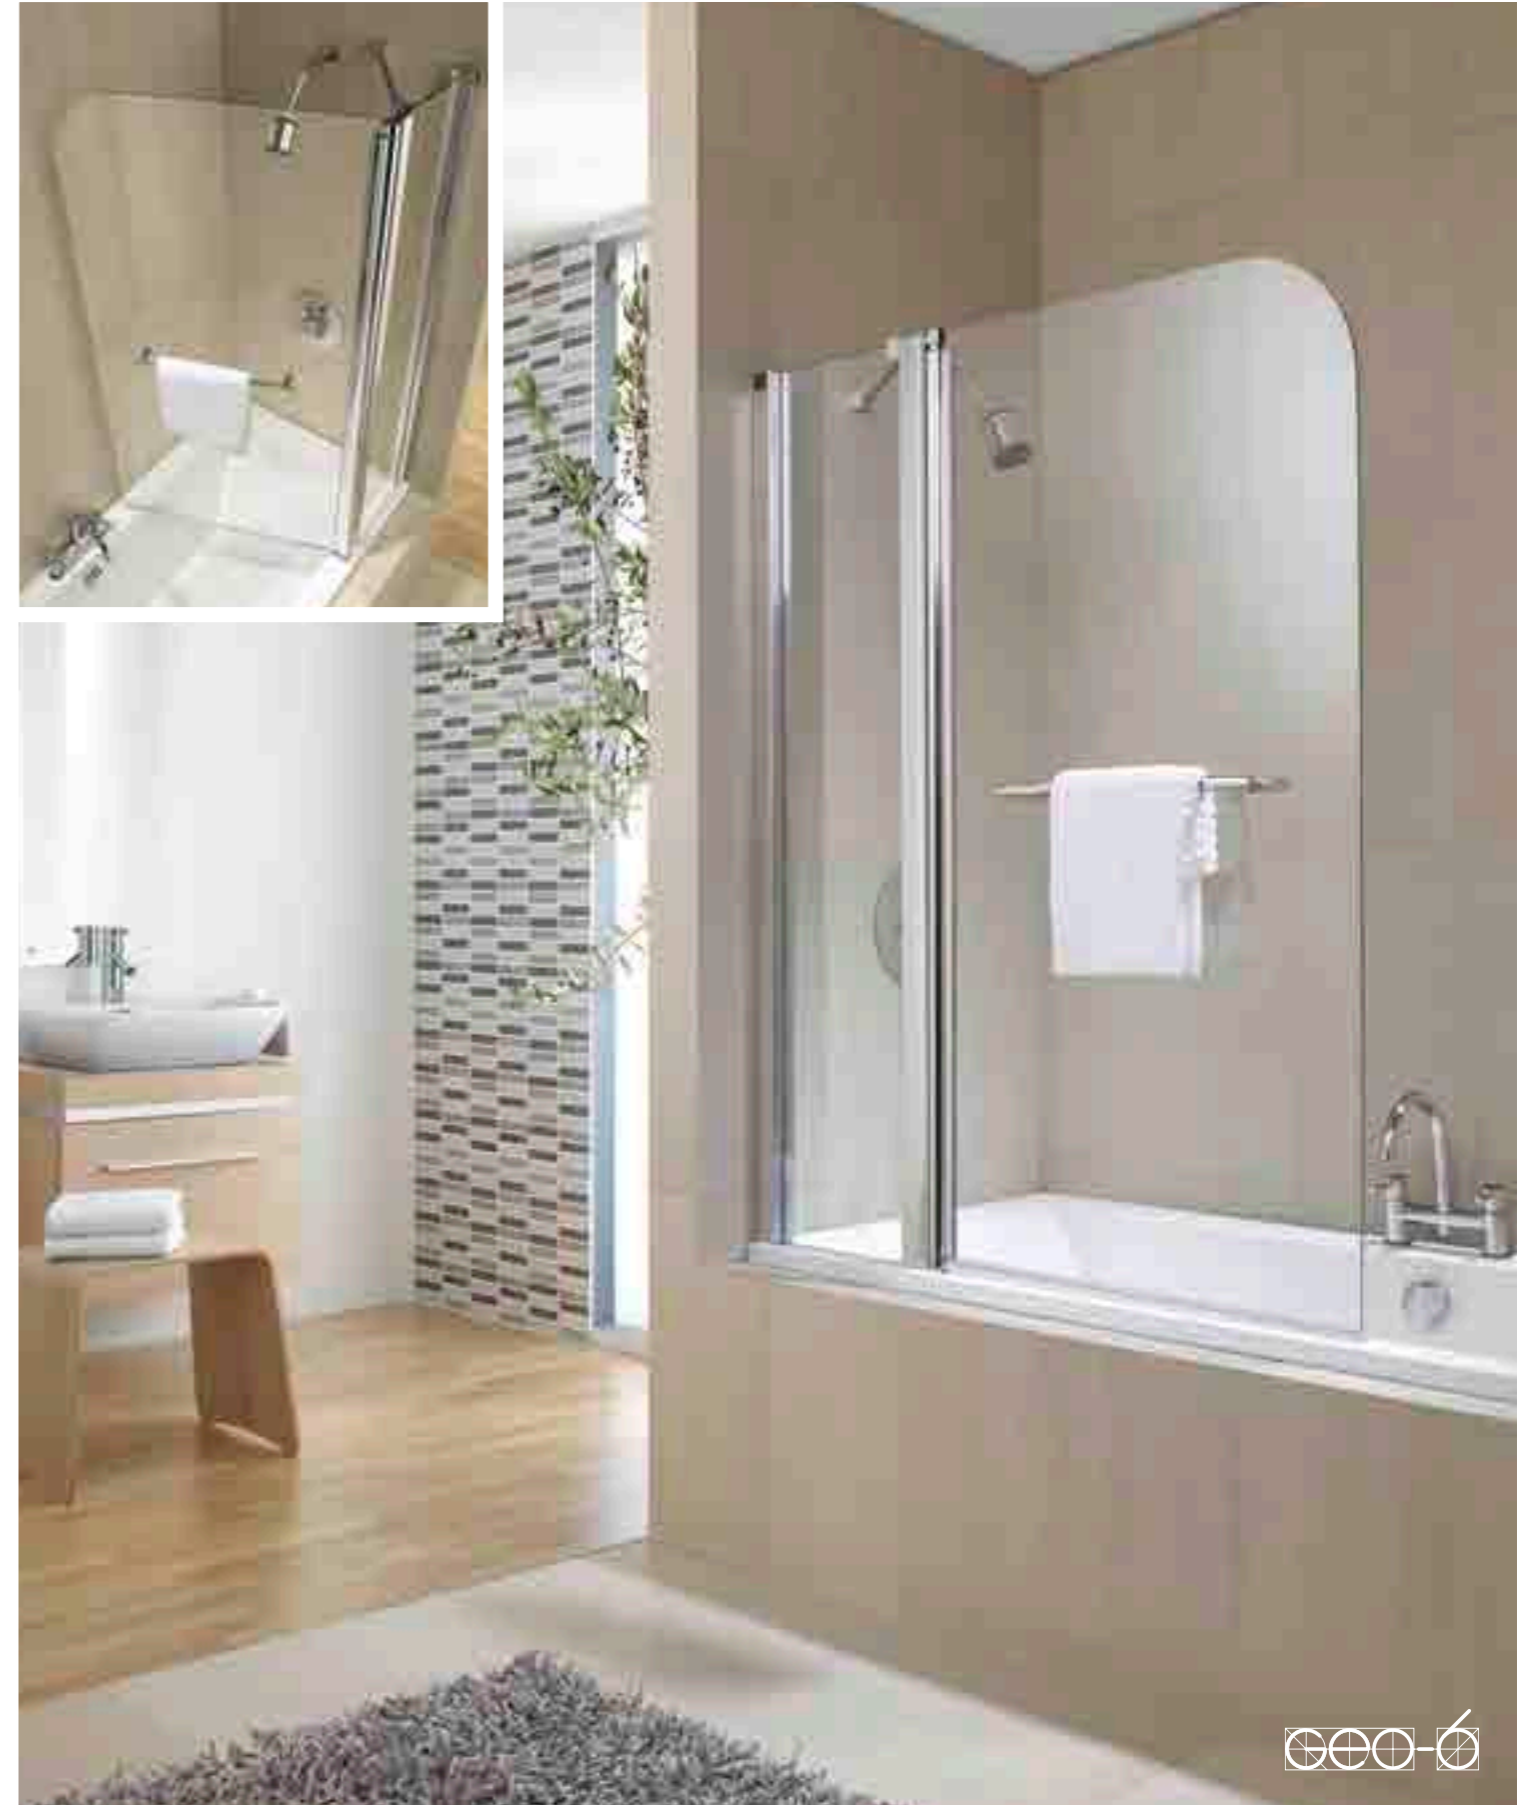

Available in the following sizes: Geo6 Corner Entry 760, 800 & 900mm

Geo6 Bi-Fold Door

The Bi-Fold Door can be located in a recess, or in a corner with the addition of a Side Panel. This stylish door folds neatly to the side to allow maximum access without encroaching into the bathroom.

The Geo6 universal Side Panel can be used with all Pivot, 180° Pivot, Sliding and Bi-Fold Doors in the Geo6 range and comes with a towel rail as standard.

Available in the following sizes: Geo6 Bi-Fold Door 760, 800 & 900mm. Geo6 Side Panel 760, 800 & 900mm

Geo6 2 Panel Bath Screen

A small fixed panel sits alongside a larger 180° pivoting curved-top panel, to form a screen which minimises splashing. A handy towel rail is included as standard.

Available in the following size: Geo6 2 Panel Bath Screen 1500 x 1200mm (Right Hand Version Shown)

Available in the following size: Geo6 4 Fold Bath Screen 1500 x 1000mm (Right Hand Version Shown)

Geo6 Single Panel Bath Screen

Designed for a shower that's fitted in conjunction with a bath. The Single Panel Bath Screen hinges at 180° providing a secure, stylish and practical solution which would suit any bathroom.