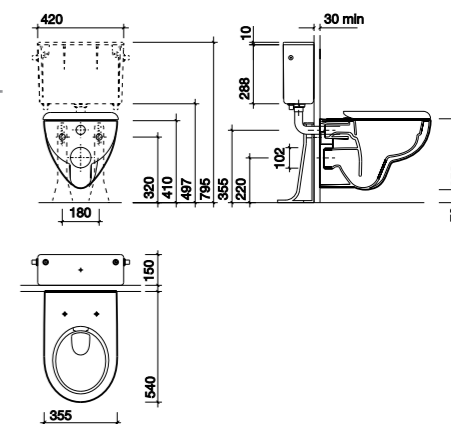

Rimfree® Wall-hung WC Suite

PART NUMBER	DESCRIPTION
GN1798WH	Rimfree® wall-hung toilet pan, horizontal outlet
CX9664XX	Concealed cistern, 6/4 litre flush
CF9002CP	Air button, dual flush, small button - Chrome Plated
CF9032CP	Air button, dual flush, mini plate 80 x 124mm - Chrome Plated
CF9022CP	Air button, dual flush, large plate 150 x 230mm - Chrome Plated
IY7864WH	Seat and cover with stainless steel top fix hinges
IY7851WH	Seat and cover with soft closing mechanism
SR8138XX	Wall-hung fixing kit