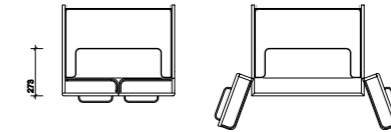

To be ordered as an optional extra
TA0004WH 650mm furniture unit cut out undershelves