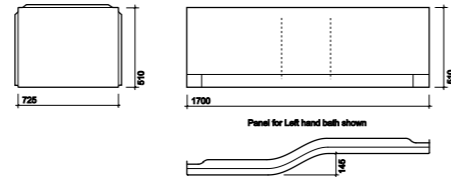

All Rectangular Bath and Panels - Acrylic

PART NUMBER	DESCRIPTION
TA8520WH	1700 x 750mm no tap hole, chrome grips, including waste cover
TA8522WH	1700 x 750mm 2 tap hole, chrome grips, including waste cover
TA8500WH	1700 x 750mm, no tap hole, no grips, including waste cover
TA7121WH	1700mm front panel
TA7122WH	750mm end panel

Accessories to be ordered separately

TA6800GY	All bath headrest
TA7886GY	750mm All bath seat