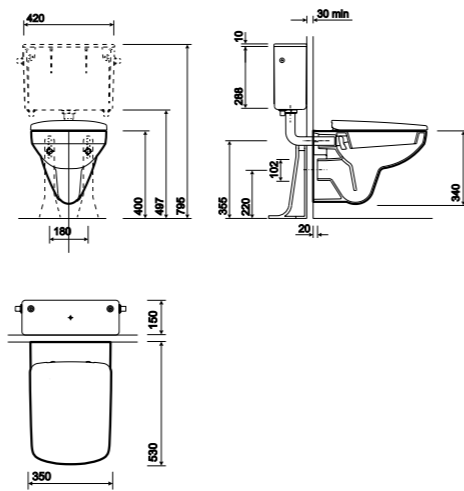

Wall-hung WC Suite

PART NUMBER	DESCRIPTION
E11709WH	Wall-hung toilet pan, horizontal outlet
CX9642XX	Concealed cistern, 4/2.6 litre flush
CF9002CP	Air button, dual flush, small button - Chrome Plated
CF9032CP	Air button, dual flush, mini plate 80 x 124mm - Chrome Plated
CF9022CP	Air button, dual flush, large plate 150 x 230mm - Chrome Plated
E17858WH	Seat and cover, quick release hinge, soft closing mechanism
E17856WH	Seat and cover with top fix hinge, soft closing mechanism
E17866WH	Seat and cover with metal top fix hinge
E17816WH	Seat and cover with metal bottom fix hinge
SR8138XX	Wall-hung fixing kit

Washbasins - 500, 550, 600 & 650mm

PART NUMBER	DESCRIPTION
E14141WH*	Washbasin 500 x 420mm, 1 tap hole
E14241WH**	Washbasin 550 x 440mm, 1 tap hole
E14341WH**	Washbasin 600 x 460mm, 1 tap hole
E14351WH**	Washbasin 650 x 480mm, 1 tap hole
E54920WH	Full pedestal for 600, 550 and 500mm washbasins
E54970WH	Semi pedestal
MD4910WH	Full pedestal for 650mm washbasins
SR1018XX	Wall bolts (pair) standard

Optional Upgrade
*T11961XX Total Install® bracket (small 225mm centres)
**T11962XX Total Install® bracket (large 280mm centres)