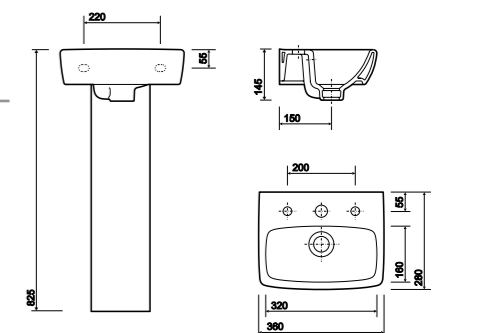

Note all wall bolts listed are masonry (for use on solid walls).