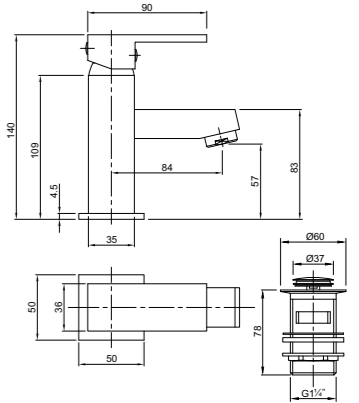

PART NUMBER DESCRIPTION

X625122CP X62 basin mono mixer - mini inc cc waste