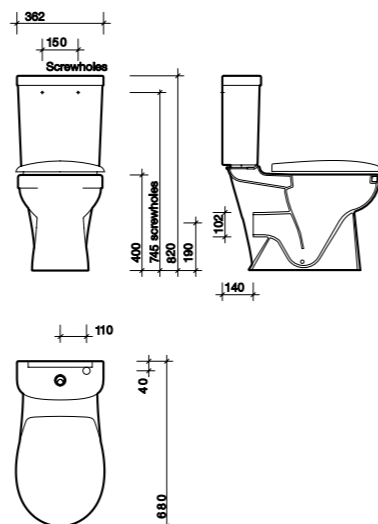

Note this basin is not suitable for use with a pop up waste

Back-to-Wall Bidet

PART NUMBER	DESCRIPTION
MD3111WH	Back-to-wall bidet, 1 tap hole

Flushwise® WC Suite

PART NUMBER	DESCRIPTION
GLEC42WH	Flushwise® WC suite, low volume 4/2.6 litre flush (Complete with close coupled horizontal outlet toilet pan, fitted cistern, seat and cover with stainless steel hinges)