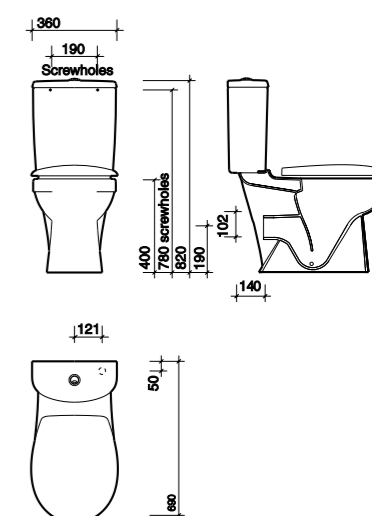

Flushwise® WC Suite

PART NUMBER	DESCRIPTION
GECO42WH	Flushwise® WC Suite, low volume 4/2.6 litre flush (Complete with close coupled horizontal outlet toilet pan, fitted cistern, seat and cover with stainless steel hinges)