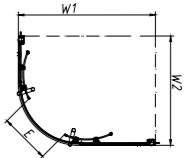

Left hand corner

Right hand corner