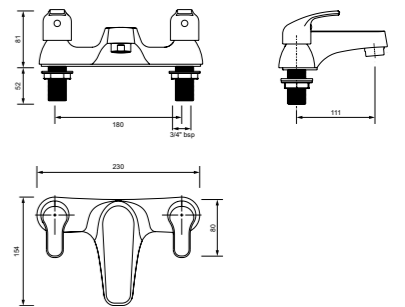

X52 Low Flow - For use with baths

PART NUMBER DESCRIPTION

X525255CP Bath filler deck mounted*

PART NUMBER DESCRIPTION

X505265CP X50 bath shower mixer deck mounted