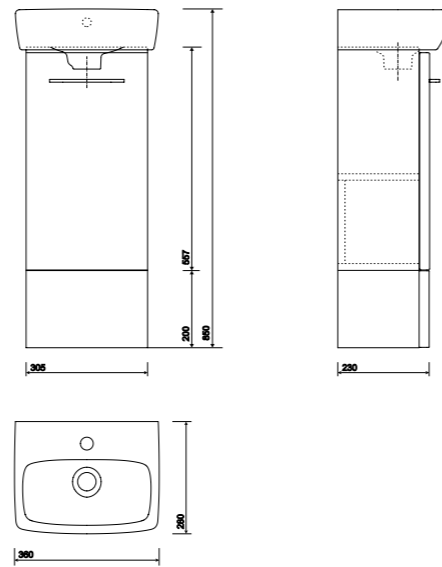

550mm Countertop Washbasin

PART NUMBER DESCRIPTION

- E14511WH Countertop washbasin 550 x 450mm, 1 tap hole

360mm Handrinse Washbasins and Vanity Units

PART NUMBER DESCRIPTION

- E14801WH Handrinse washbasin 360 x 280mm, 1 tap hole
- E14802WH Handrinse washbasin 360 x 280mm, 2 tap hole
- SR1015XX Wall bolts (pair) short
- Furniture Units**
- E10372WH Vanity unit for handrinse washbasin 360 x 280mm - White
- E10372GA Vanity unit for handrinse washbasin 360 x 280mm - Grey Ash Wood
- Optional Accessories**
- E10005WH Plinth for 360 x 280mm handrinse washbasin unit - White
- E10005GA Plinth for 360 x 280mm handrinse washbasin unit - Grey Ash Wood
- E10002XX Feet for furniture (pair) - Chrome Plated
- E10004XX Towel hook - Polished Steel