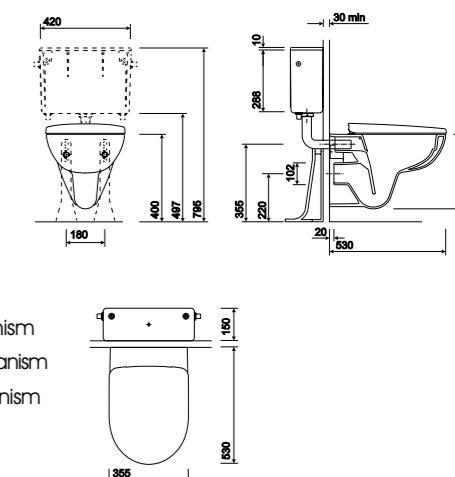

Rimfree® Wall-hung WC Suite

PART NUMBER	DESCRIPTION			
E11798WH	Rimfree® wall-hung toilet pan, horizontal outlet			
CX9642XX	Concealed cistern, 4/2.6 litre flush			
CF9002CP	Air button, dual flush, small button - Chrome Plated			
CF9032CP	Air button, dual flush, mini plate 80 x 124mm - Chrome Plated			
CF9022CP	Air button, dual flush, large plate 150 x 230mm - Chrome Plated			
E17868WH	Family seat, quick release hinge, soft closing mechanism			
E17857WH	Seat and cover, quick release hinge, soft closing mechanism			
E17851WH	Seat and cover with top fix hinge, soft closing mechanism			
E17861WH	Seat and cover with metal top fix hinge			
E17815WH	Seat and cover with metal bottom fix hinge			
E17810WH	Seat and cover with plastic bottom fix hinge			
SR8138XX	Wall-hung fixing kit