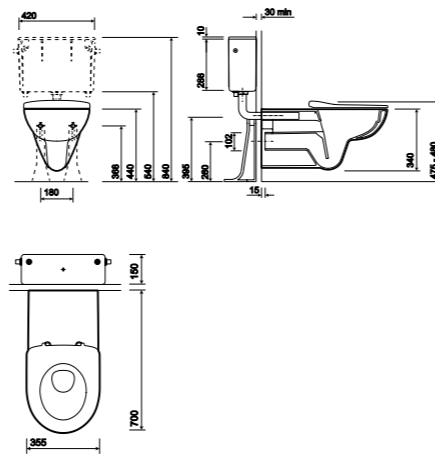

Rimfree® Wall-hung WC Suite - 700mm Projection

PART NUMBER	DESCRIPTION
E11906WH	Rimfree® wall-hung toilet pan 700mm projection, horizontal outlet
E16900WH	50mm extension to achieve a 750mm extension
CX9642XX	Concealed cistern, 4/2.6 litre flush
CF9002CP	Air button, dual flush, small button - Chrome Plated
CF9032CP	Air button, dual flush, mini plate 80 x 124mm - Chrome Plated
CF9022CP	Air button, dual flush, large plate 150 x 230mm - Chrome Plated
E17885WH	Seat ring with metal top fix bar hinge
SR8138XX	Wall-hung fixing kit