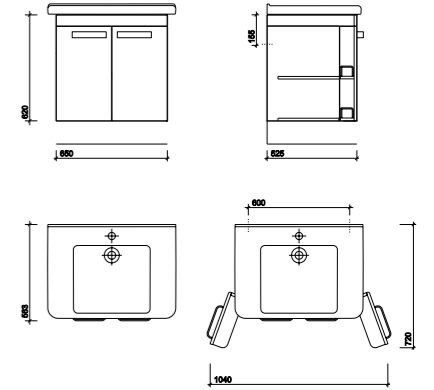

Washbasins - 550 & 600mm

PART NUMBER DESCRIPTION

- TA4211WH 550mm washbasin, 1 tap hole
- TA4311WH 600mm washbasin, 1 tap hole
- TA4960WH Semi pedestal
- SR1018XX Wall bolts (pair) standard

750mm Washbasin and Furniture Unit

PART NUMBER DESCRIPTION

- TA4411WH 750mm washbasin, 1 tap hole
- TA0003WH 650mm furniture unit
- SR1018XX Wall bolts (pair) standard

To be ordered as an optional extra
TA0004WH 650mm furniture unit cut out undershelves

750mm Washbasin

PART NUMBER DESCRIPTION

- TA4411WH 750mm washbasin, 1 tap hole
- TA4960WH Semi pedestal
- SR1018XX Wall bolts (pair) standard

All Bathroom Seat

PART NUMBER DESCRIPTION

- TA0901WH Bathroom seat 470 x 495 x 404mm

600mm Washbasin and Furniture Unit

PART NUMBER DESCRIPTION

- TA4311WH 600mm washbasin, 1 tap hole
- TA0001WH 600mm furniture unit
- SR1018XX Wall bolts (pair) standard

450mm Lay On Washbasin

PART NUMBER DESCRIPTION

- GT4711WH 450 x 450mm round lay on washbasin, 1 tap hole, no overflow
- WF5001CP Running waste 1.25"

Visit