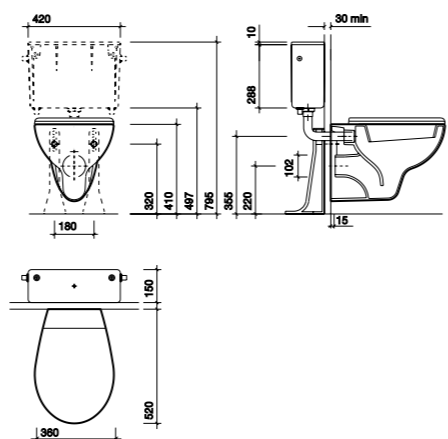

Wall-hung WC Suite

PART NUMBER	DESCRIPTION	
AR1738WH	Wall-hung toilet, horizontal outlet	
CX9642XX	Concealed cistern 4/2.6 litre flush	
CF9002CP	Air button, dual flush, small button - Chrome Plated	
CF9032CP	Air button, dual flush, mini plate 80 x 124mm - Chrome Plated	
CF9022CP	Air button, dual flush, large plate 150 x 230mm - Chrome Plated	
AR7815WH	Seat and cover with stainless steel hinges	
AR7853WH	Seat and cover with soft closing mechanism	
AR7810WH	Seat and cover with plastic hinges	
SR8138XX	Wall-hung fixing kit	
SR1020XX	Pan to floor fixings