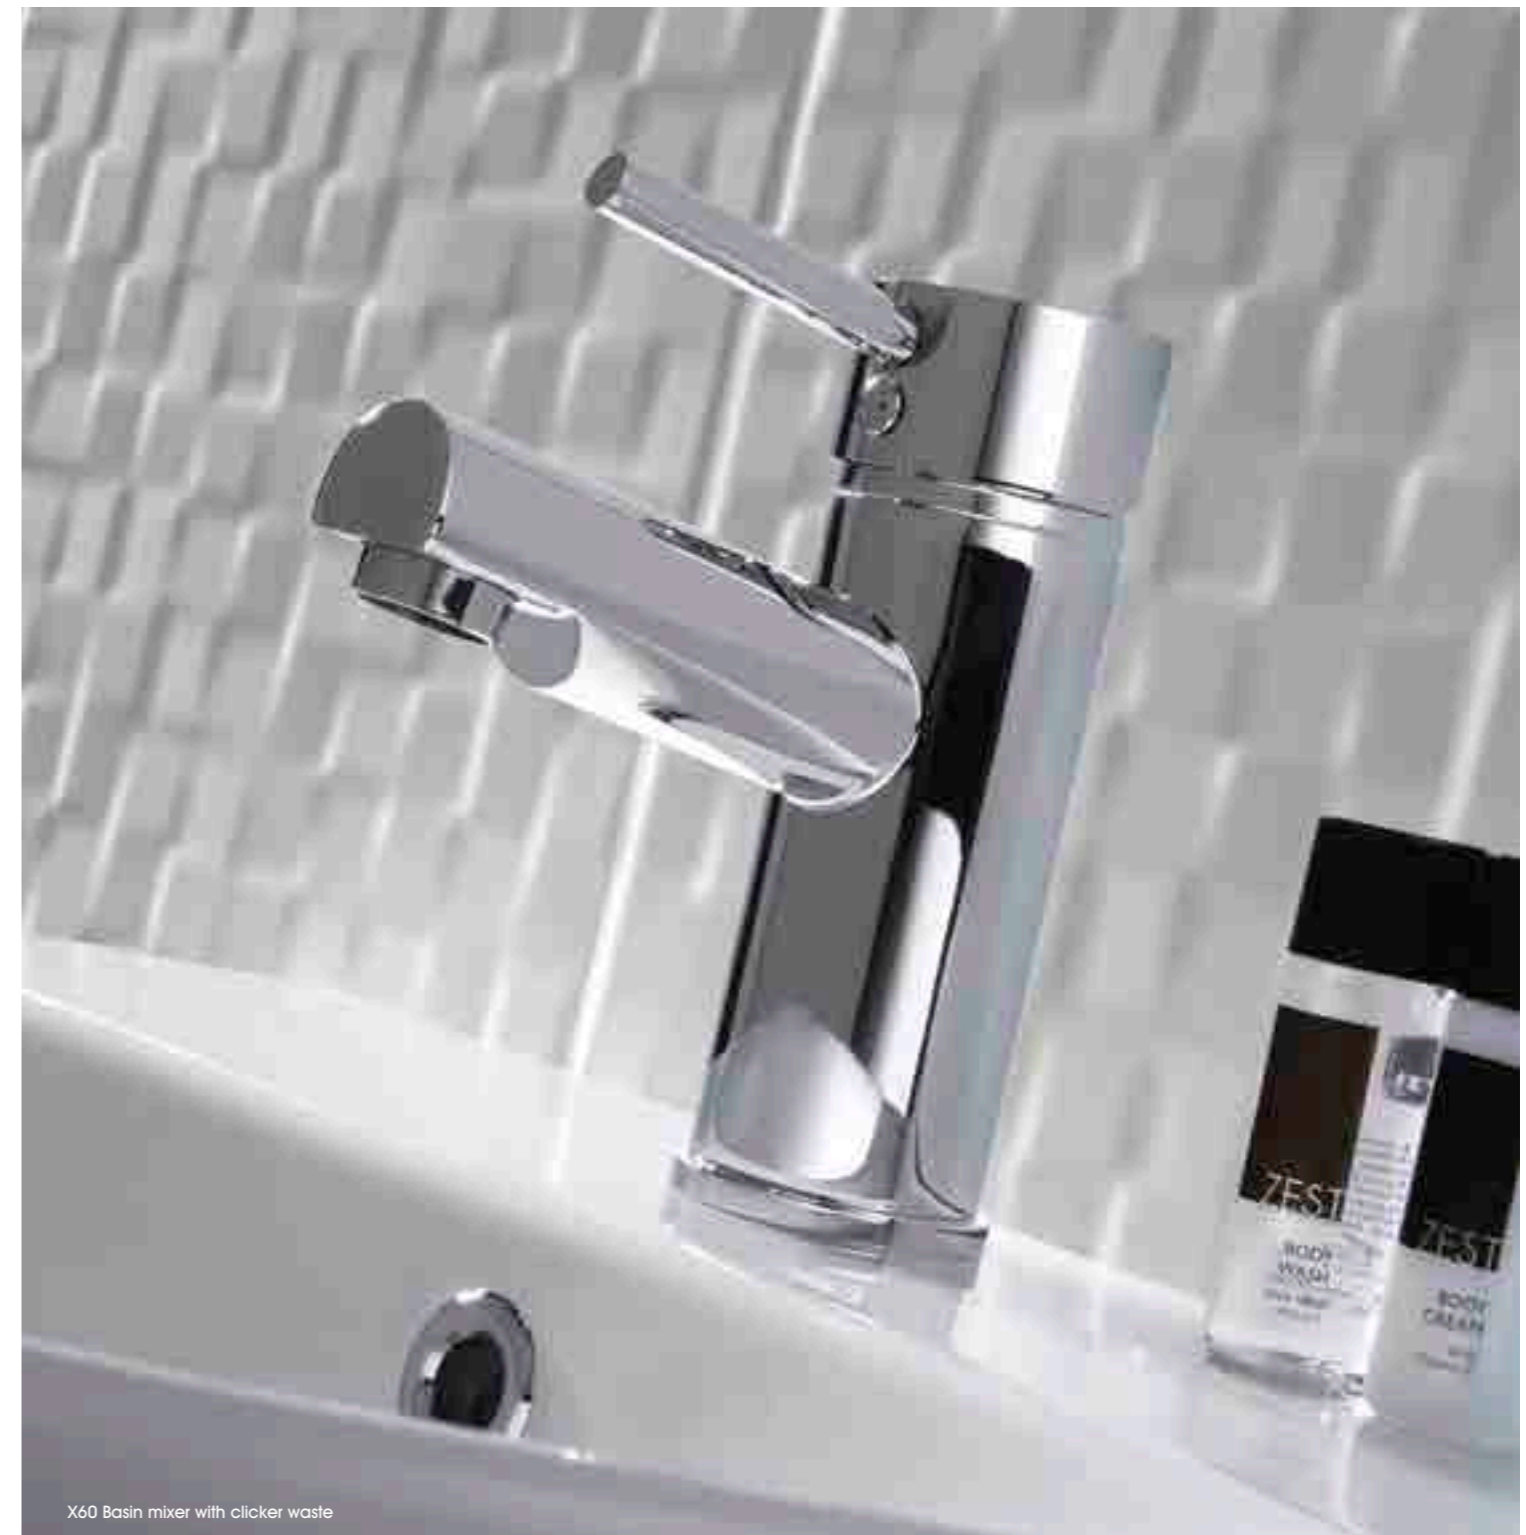

Taps & mixers

Our taps and mixers come in six ranges for washbasins, bidets, baths and showers - providing good quality, contemporary styled solutions at competitive prices.

- Attractive modern design combined with solid brass composition casting, ceramic cartridges and chrome plating (to BS EN428)
- A full product range to satisfy all bathroom needs
- All products are made from WRAS approved material to meet water regulations
- All products are suitable for both high and low water pressure systems
- Flow regulators can be added to control water usage and comply with BREEAM
- Fashionable and flexible solutions to enhance any bathroom design
- Clicker wastes and flexible tails are included as standard on all basin mono taps and bidet mixers
- All products come with a 5 year guarantee