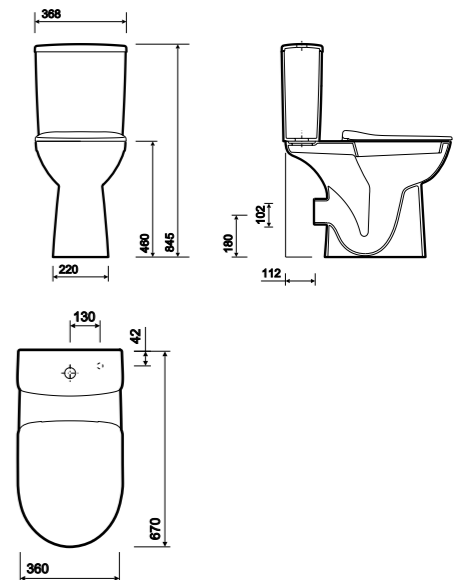

Raised Height WC Suite

PART NUMBER DESCRIPTION

- E11348WH Close coupled toilet pan, horizontal outlet - raised height
- E12490WH Close coupled fitted cistern, push button, 4/2.6 litre flush
- E17815WH Seat and cover with metal bottom fix hinge
- E17868WH Family seat, quick release hinge, soft closing mechanism