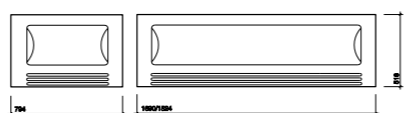

Omnifit Acrylic panel for use with any bath 1500 and 1700mm long and up to 800mm wide

- PP2175WH Front panel for all 1500mm baths
- PP2171WH Front panel for all 1700mm baths
- PP2172WH End panel for baths 800mm wide - can be cut to suit narrower baths