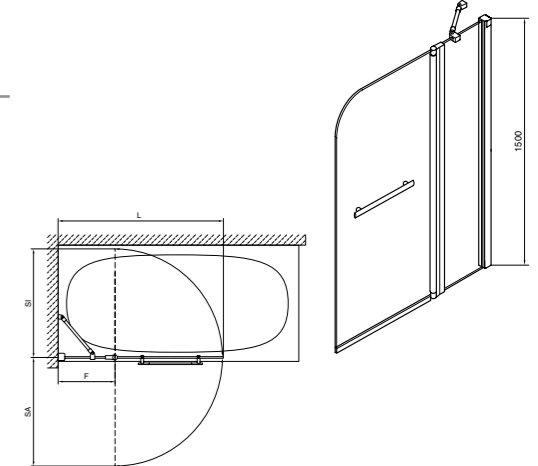

Part Number	Description	L - Length mm	F - Fixed Panel mm	SA - Swing Away mm	SI - Swing Inwards mm	Adjustment Range mm
G68978CP	2 Panel Bath Screen LH	1200	425	770	770	1175-1200
G68979CP	2 Panel Bath Screen RH	1200	425	770	770	1175-1200