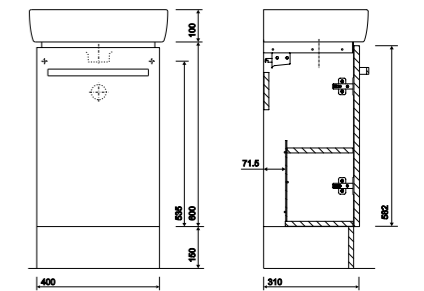

PART NUMBER	DESCRIPTION
E24811WH	Handrinse washbasin 450 x 340mm, 1 tap hole
E24812WH	Handrinse washbasin 450 x 340mm, 2 tap hole
SR1015XX	Wall bolts (pair) short
Furniture Units	
E20172GY	Vanity unit for handrinse washbasin 450 x 340mm - Grey
E20172WH	Vanity unit for handrinse washbasin 450 x 340mm - White
Accessories	
E20003GY	Plinth for 450 x 340mm handrinse washbasin unit - Grey
E20003WH	Plinth for 450 x 340mm handrinse washbasin unit - White
E20010CP	Feet for furniture (pair) - Chrome Plated