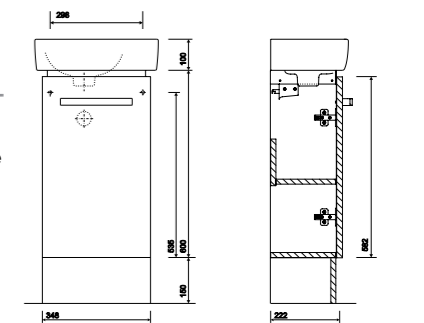

PART NUMBER	DESCRIPTION
E24816WH	Handrinse washbasin 400 x 250mm, 1 left hand tap hole
E24815WH	Handrinse washbasin 400 x 250mm, 1 right hand tap hole
SR1015XX	Wall bolts (pair) short
Furniture Units	
E20171GY	Vanity unit for handrinse washbasin 400 x 250mm - Grey
E20171WH	Vanity unit for handrinse washbasin 400 x 250mm - White
Accessories	
E20001GY	Plinth for 400 x 250mm handrinse washbasin unit - Grey
E20001WH	Plinth for 400 x 250mm handrinse washbasin unit - White
E20010CP	Feet for furniture (pair) - Chrome Plated