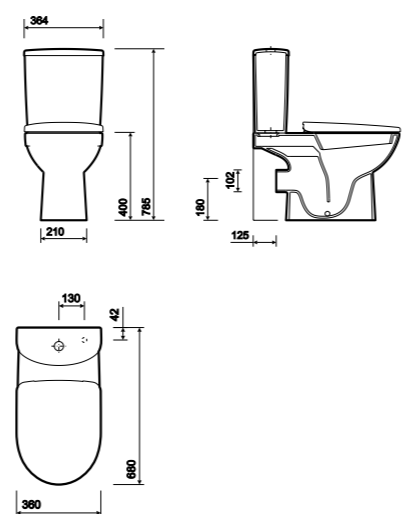

Premium WC Suite

PART NUMBER	DESCRIPTION		
E11248WH	Close coupled toilet pan, horizontal outlet, premium		
E12590WH	Close coupled fitted cistern, push button, 4/2.6 litre flush		
E17857WH	Seat and cover, quick release hinge, soft closing mechanism		
E17868WH	Family seat, quick release hinge, soft closing mechanism		
E17851WH	Seat and cover with top fix hinge, soft closing mechanism		
E17861WH	Seat and cover with metal top fix hinge		
E17815WH	Seat and cover with metal bottom fix hinge		
E17810WH	Seat and cover with plastic bottom fix hinge