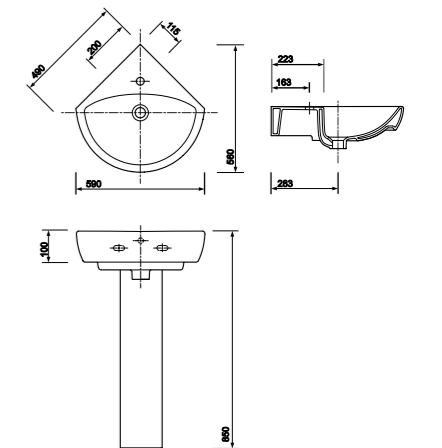

500mm Corner Washbasin

PART NUMBER	DESCRIPTION
E14191WH	Corner washbasin 500mm, 1 tap hole
E54910WH	Full pedestal
WF8606CP	Chrome bottle trap
SR1018XX	Wall bolts (pair)