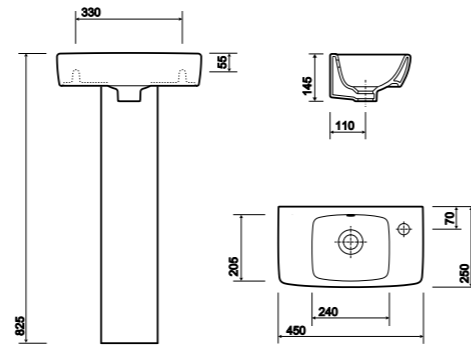

550mm Countertop Washbasin

PART NUMBER DESCRIPTION

- E14511WH Countertop washbasin 550 x 450mm, 1 tap hole