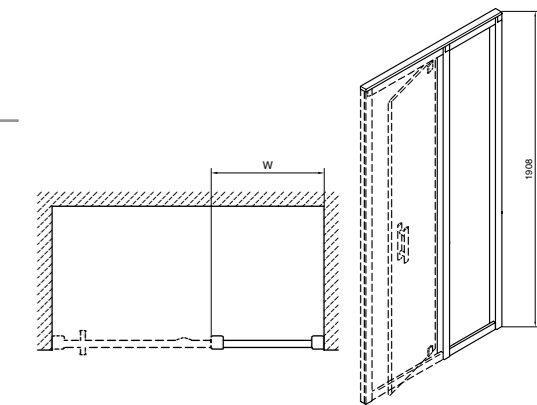

Part Number	Description	W - Width mm	Adjustment Range mm
G61990CP	In-Line Panel 180mm	180	150-200
G62990CP	In-Line Panel 420mm	420	390-440
G63990CP	In-Line Panel 600mm	600	570-620
G64990CP	In-Line Panel 800mm	800	770-820
G60600CP	30mm Extension Profile	N/A	N/A

In-Line Panel options matrix

Adjustment Range - Recess

Door Size	180	420	600	800
760mm Door	880-955	1120-1195	1300-1375	1500-1575
800mm Door	920-995	1160-1235	1340-1415	1540-1615
900mm Door	1020-1095	1260-1335	1440-1515	1640-1715

Adjustment Range - With Side Panel

Door Size	180	420	600	800
760mm Door	905-955	1145-1195	1325-1375	1525-1575
800mm Door	945-995	1185-1235	1365-1415	1565-1615
900mm Door	1045-1095	1285-1335	1465-1515	1665-1715

All sizes above are in mm