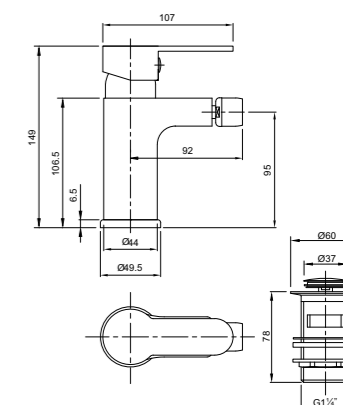

X50 - For use with bidets

PART NUMBER DESCRIPTION

- X505135CP X50 bidet mono mixer inc cc waste