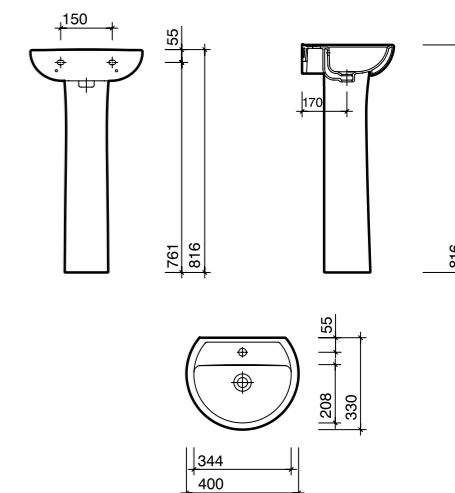

400mm Handrinse Washbasin

PART NUMBER	DESCRIPTION
AR4811WH	400 x 330mm handrinse washbasin, 1 tap hole
AR4812WH	400 x 330mm handrinse washbasin, 2 tap hole
GR4910WH	Full pedestal
SR1015XX	Wall bolts
WF8606CP	Chrome bottle trap