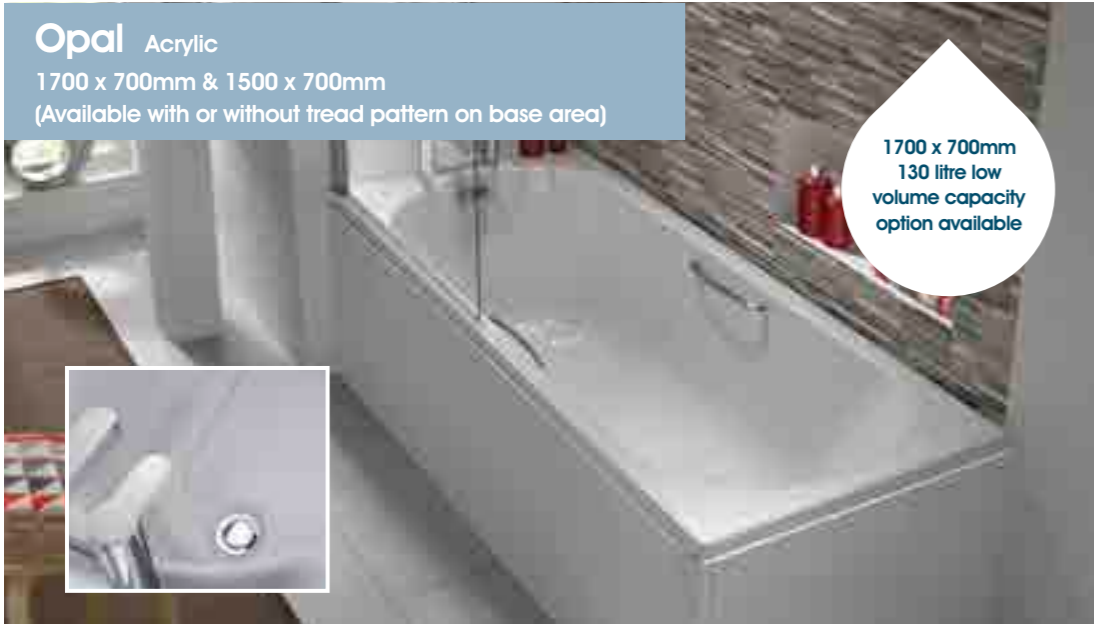

Baths

Opal Acrylic
1700 x 700mm & 1500 x 700mm
(Available with or without tread pattern on base area)

1700 x 700mm
130 litre low
volume capacity
option available