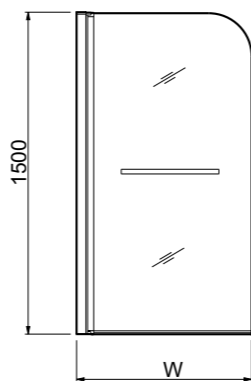

The installation of any door with 2 side panels is NOT possible.

Single Panel Bath Screen

PART NUMBER DESCRIPTION 

ES40960CP Universal single panel bath screen
1500 x 800mm, including towel rail

Can be installed on either a left or right hand wall