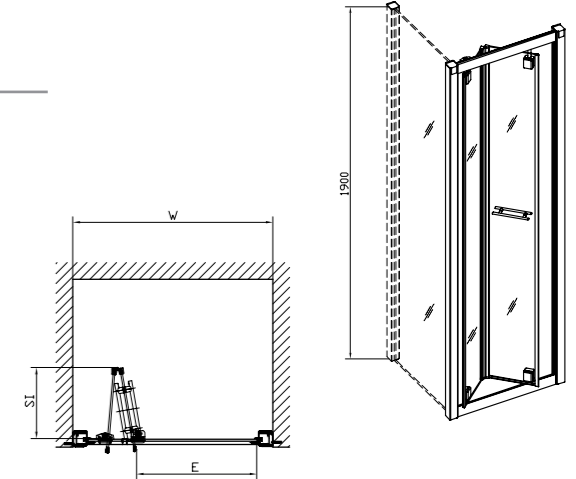

Part Number	Description	W - Width mm	E - Entry Width mm	SI - Swing Inwards mm	Adjustment Range mm	Adjustment With Side Panel mm
G63200CP	Bi-Fold Door 760mm LH or RH	760	365	255	710-760	732-760
G64200CP	Bi-Fold Door 800mm LH or RH	800	415	275	750-800	772-800
G65200CP	Bi-Fold Door 900mm LH or RH	900	515	320	850-900	872-900
G60600CP	30mm Extension Profile	N/A	N/A	N/A	N/A	N/A