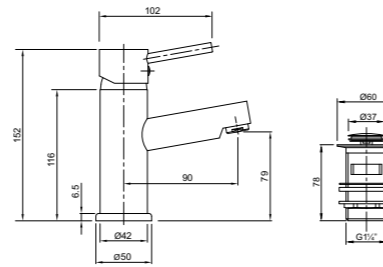

PART NUMBER DESCRIPTION

X605122CP X60 basin mono mixer - mini inc cc waste