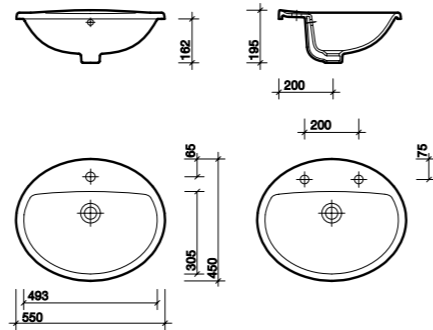

550mm Countertop Washbasin

PART NUMBER DESCRIPTION

- E14561WH 550mm countertop washbasin, 1 tap hole
- E14562WH 550mm countertop washbasin, 2 tap hole