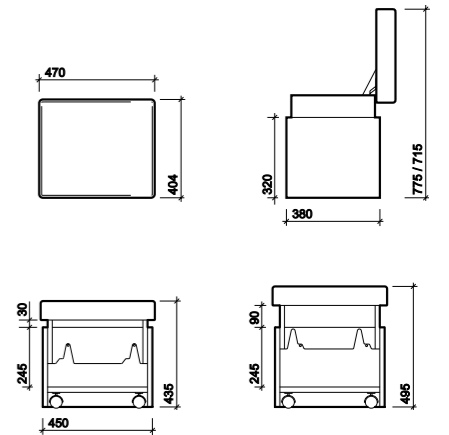

750mm Washbasin

PART NUMBER DESCRIPTION

- TA4411WH 750mm washbasin, 1 tap hole
- TA4960WH Semi pedestal
- SR1018XX Wall bolts (pair) standard

All Bathroom Seat

PART NUMBER DESCRIPTION

- TA0901WH Bathroom seat 470 x 495 x 404mm