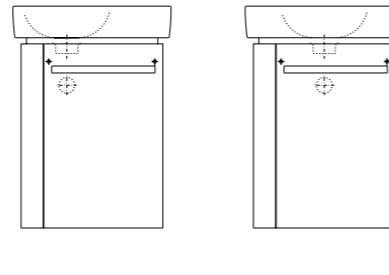

500mm Washbasins and Vanity Units - Short Projection

PART NUMBER	DESCRIPTION
E24016WH	Washbasin 500 x 250mm, 1 left hand tap hole, right hand bowl
E24405WH	Washbasin 500 x 250mm, 1 right hand tap hole, left hand bowl
E24115WH	Washbasin 500 x 250mm, 1 right hand tap hole, central bowl
SR1018XX	Wall bolts (pair) standard
Furniture Units	
E20181GY	Vanity unit for washbasin 500 x 250mm, left hand towel rail - Grey
E20181WH	Vanity unit for washbasin 500 x 250mm, left hand towel rail - White
E20192GY	Vanity unit for washbasin 500 x 250mm, right hand towel rail - Grey
E20192WH	Vanity unit for washbasin 500 x 250mm, right hand towel rail - White
Accessories	
E20002GY	Plinth for 500 x 250mm washbasin unit - Grey
E20002WH	Plinth for 500 x 250mm washbasin unit - White
E20010CP	Feet for furniture (pair) - Chrome Plated