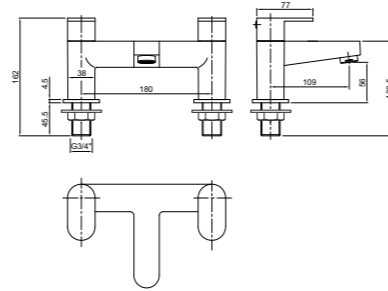

X70 - For use with baths

PART NUMBER DESCRIPTION

X705255CP X70 bath filler deck mounted

PART NUMBER DESCRIPTION

X705265CP X70 bath shower mixer deck mounted