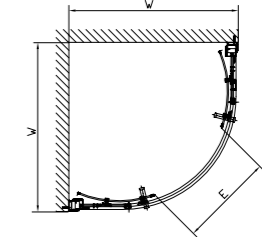

Part Number	Description	W - Width mm	E - Entry Width mm	Radius mm	Adjustment mm
G64703CP	Quadrant 800x800mm	800	450	550	25
G65703CP	Quadrant 900x900mm	900	525	550	25
G60600CP	30mm Extension Profile	N/A	N/A	N/A	N/A

Note: All Hydr8 Walk In products can be installed straight onto the floor in a wet room situation, or on top of a tray.

Note: The installation of any door with 2 side panels is NOT possible.