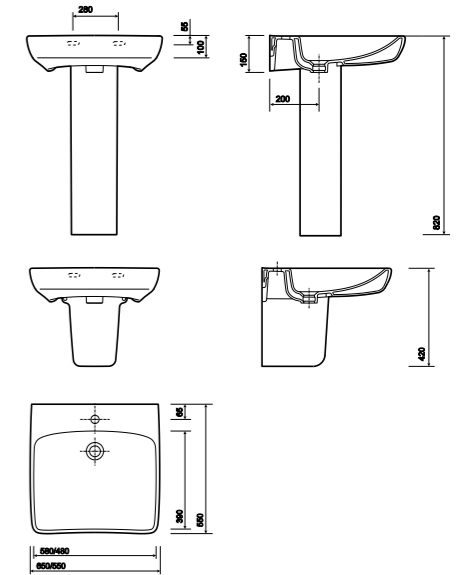

Less Able Washbasins - 550 & 650mm

PART NUMBER	DESCRIPTION
E14211WH**	Less able washbasin 550 x 550mm, 1 tap hole
E14311WH**	Less able washbasin 650 x 550mm, 1 tap hole
MD4910WH	Full pedestal
E54970WH	Semi pedestal
SR1018XX	Wall bolts (pair) standard

Optional Upgrade
**T11962XX Total Install® bracket (large 280mm centres)