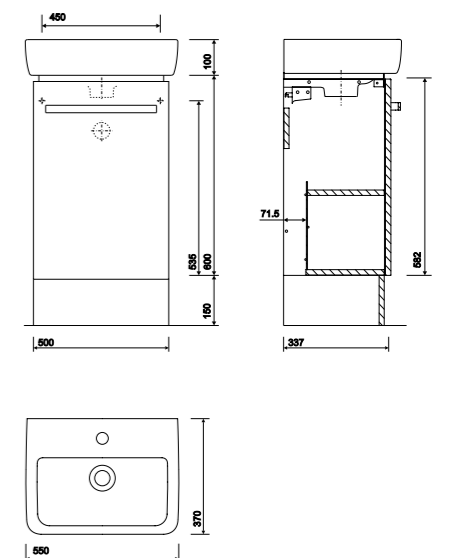

550mm Washbasin and Vanity Unit

PART NUMBER DESCRIPTION

- E24211WH Washbasin 550 x 370mm, 1 tap hole
- E24212WH Washbasin 550 x 370mm, 2 tap hole
- SR1018XX Wall bolts (pair) standard
- **Furniture Units**
- E20173GY Vanity unit for washbasin 550 x 370mm - Grey
- E20173WH Vanity unit for washbasin 550 x 370mm - White
- **Accessories**
- E20004GY Plinth for 550 x 370mm washbasin unit - Grey
- E20004WH Plinth for 550 x 370mm washbasin unit - White
- E20010CP Feet for furniture (pair) - Chrome Plated