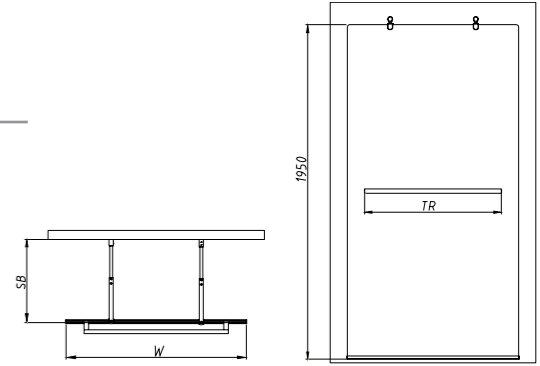

Part Number	Description	W - Width mm	SB - Stabilising Bar Adjustment mm	TR - Towel Rail mm
H86910CP	Walk Through Panel 1000mm	1000	800-1100	800
H88910CP	Walk Through Panel 1200mm	1200	800-1100	1000