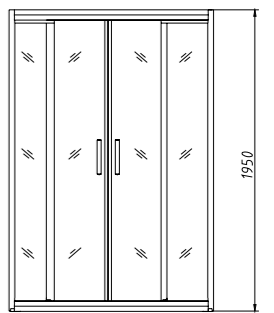

Part Number	Description	W1 - Width mm	W2 - Width mm	E - Entry Width mm	Radius mm	Adjustment mm
H85000CP	Offset Quadrant 900 x 760mm LH or RH	900	760	400	550	25
H85001CP	Offset Quadrant 900 x 800mm LH or RH	900	800	440	550	25
H86000CP	Offset Quadrant 1000 x 800mm LH or RH	1000	800	460	550	25
H88000CP	Offset Quadrant 1200 x 800mm LH or RH	1200	800	460	550	25
H88001CP	Offset Quadrant 1200 x 900mm LH or RH	1200	900	535	550	25

Note: The installation of any door with 2 side panels is NOT possible.