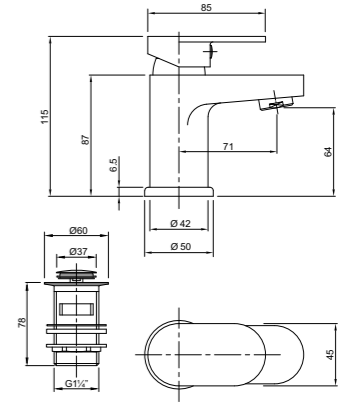

PART NUMBER DESCRIPTION

X705122CP X70 basin mono mixer - mini inc cc waste