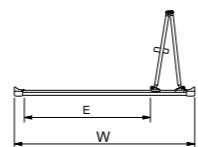

Can be installed to open from the left or right

Product Number	Description	W - Nominal Width mm	E - Entry Width mm	W - Adjustment mm	
				Alcove	With Side Panel
ES23200CP	Bi-Fold Door 760mm	760	460	710-750	720-740
ES24200CP	Bi-Fold Door 800mm	800	500	750-790	760-780
ES25200CP	Bi-Fold Door 900mm	900	600	850-890	860-880