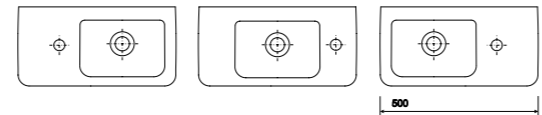

500mm Washbasins and Vanity Units - Short Projection

PART NUMBER	DESCRIPTION
E24016WH	Washbasin 500 x 250mm, 1 left hand tap hole, right hand bowl
E24405WH	Washbasin 500 x 250mm, 1 right hand tap hole, left hand bowl
E24115WH	Washbasin 500 x 250mm, 1 right hand tap hole, central bowl
SR1018XX	Wall bolts (pair) standard
Furniture Units	
E20181GY	Vanity unit for washbasin 500 x 250mm, left hand towel rail - Grey
E20181WH	Vanity unit for washbasin 500 x 250mm, left hand towel rail - White
E20192GY	Vanity unit for washbasin 500 x 250mm, right hand towel rail - Grey
E20192WH	Vanity unit for washbasin 500 x 250mm, right hand towel rail - White
Accessories	
E20002GY	Plinth for 500 x 250mm washbasin unit - Grey
E20002WH	Plinth for 500 x 250mm washbasin unit - White
E20010CP	Feet for furniture (pair) - Chrome Plated