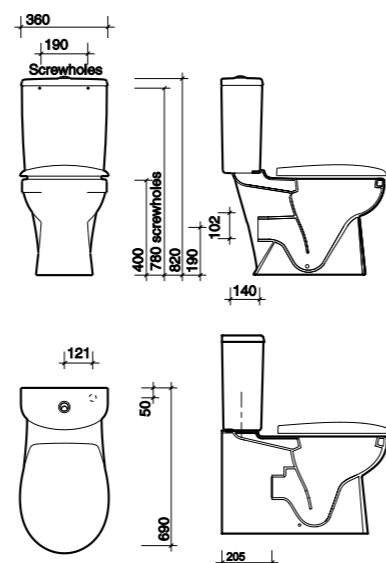

WC Suite

PART NUMBER	DESCRIPTION
GN1148WH	Close coupled toilet pan, horizontal outlet
GN1145WH	Close coupled toilet pan, fully back-to-wall, multi outlet
GN2396WH	Close coupled fitted cistern, push button, 6/4 litre flush
GN7815WH	Seat and cover with stainless steel bottom fix hinges
GL7995WH	Seat and cover with soft closing mechanism
GN7865WH	Seat and cover with stainless steel top fix hinges