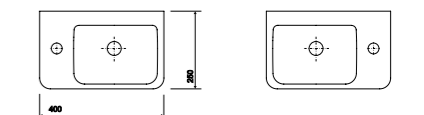

PART NUMBER	DESCRIPTION
E24816WH	Handrinse washbasin 400 x 250mm, 1 left hand tap hole
E24815WH	Handrinse washbasin 400 x 250mm, 1 right hand tap hole
SR1015XX	Wall bolts (pair) short
Furniture Units	
E20171GY	Vanity unit for handrinse washbasin 400 x 250mm - Grey
E20171WH	Vanity unit for handrinse washbasin 400 x 250mm - White
Accessories	
E20001GY	Plinth for 400 x 250mm handrinse washbasin unit - Grey
E20001WH	Plinth for 400 x 250mm handrinse washbasin unit - White
E20010CP	Feet for furniture (pair) - Chrome Plated