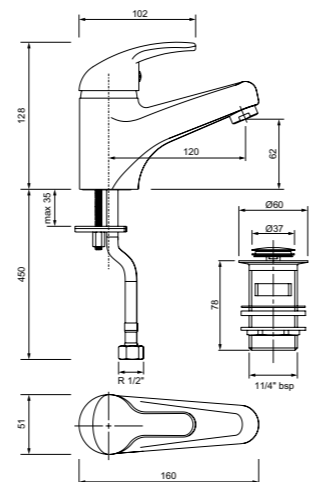

X52 Low Flow - For use with washbasins

PART NUMBER DESCRIPTION

X525126CP Low flow basin mono mixer 7/4 litre inc click clack waste*