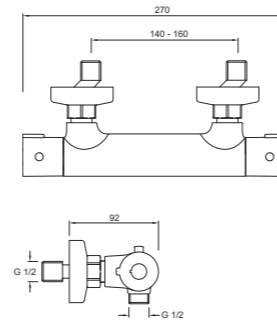

X120 - For use with showers

PART NUMBER DESCRIPTION

X205012CP X120 thermostatic shower bar valve including cool-touch technology for safety

Note: Compatible with all standard 1/2" BSP shower connectors, Twyford SF1251CP

PART NUMBER DESCRIPTION

X205042CP X120 thermostatic shower valve

Note: Compatible with all standard 1/2" BSP shower connectors, Twyford SF1251CP