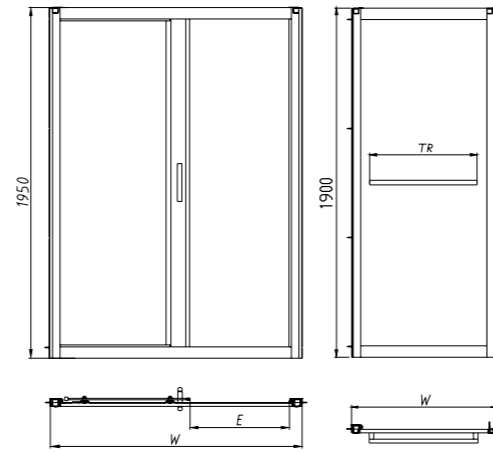

Part Number	Description	Width mm	Towel Rail Length mm	Adjustment Range mm
G63400CP	Side Panel 760mm	760	455	730-755
G64400CP	Side Panel 800mm	800	455	770-795
G65500CP	Side Panel 900mm	900	455	870-895
G60600CP	30mm extension profile	N/A	N/A	N/A