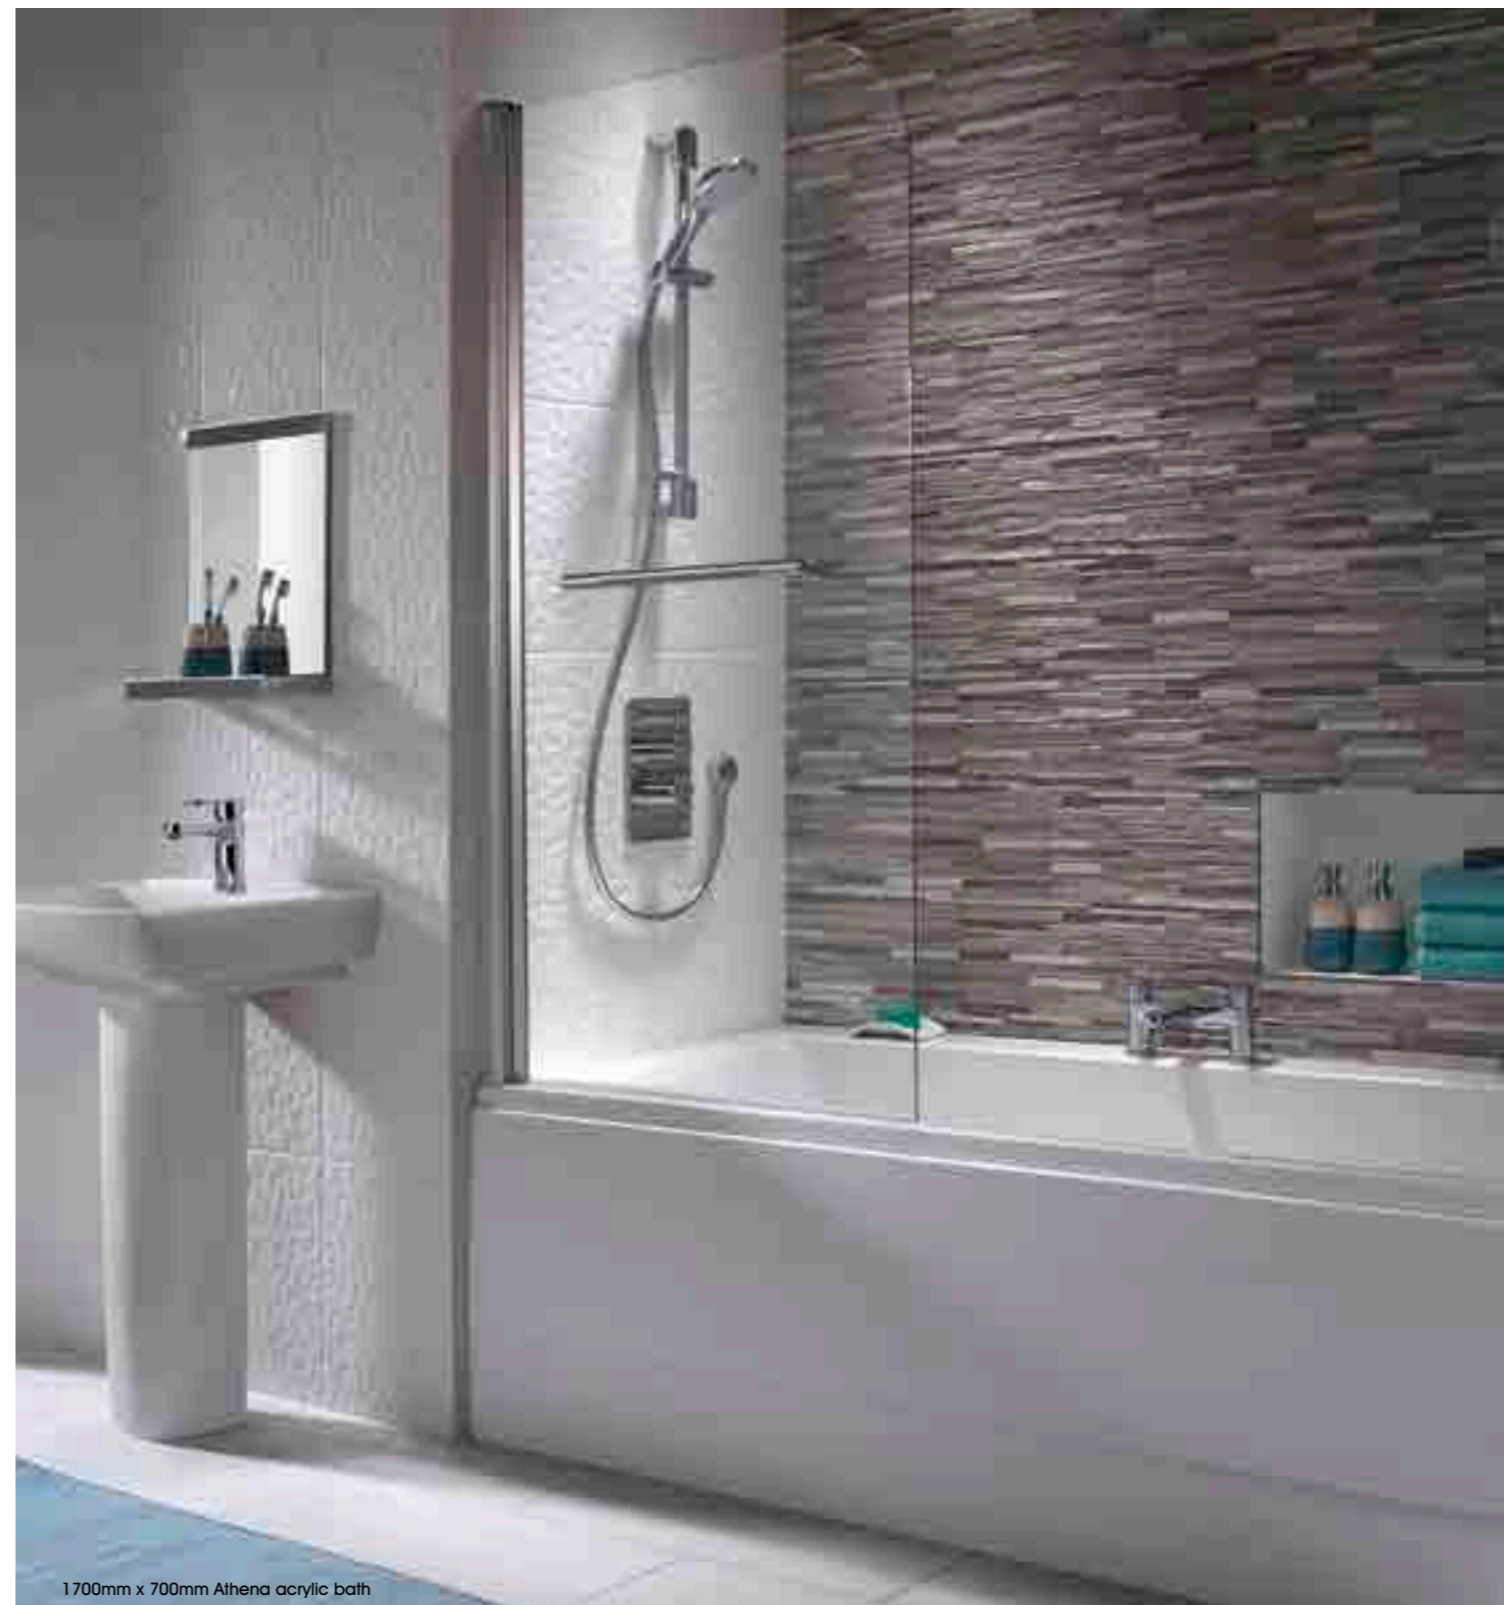

1700mm x 700mm Athena acrylic bath