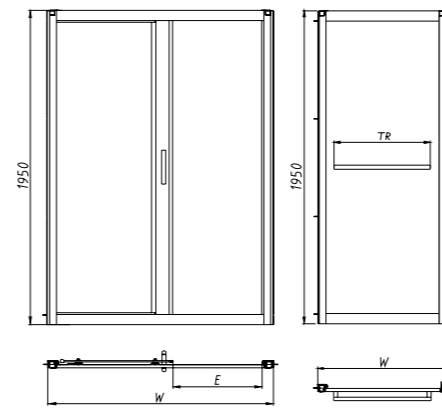

Hinge Door

PART NUMBER	DESCRIPTION
H82600CP	Hinge door 700mm left or right hand
H83600CP	Hinge door 760mm left or right hand
H84600CP	Hinge door 800mm left or right hand
H85600CP	Hinge door 900mm left or right hand

Can be installed to open from the left or right

Part Number	Description	W - Width mm	E - Entry Width mm	Adjustment Range mm	Adjustment With Side Panel mm
H82600CP	Hinge Door 700mm LH or RH	700	480	650-700	672-700
H83600CP	Hinge Door 760mm LH or RH	760	530	710-760	732-760
H84600CP	Hinge Door 800mm LH or RH	800	580	750-800	772-800
H85600CP	Hinge Door 900mm LH or RH	900	680	850-900	872-900

Side Panel

PART NUMBER	DESCRIPTION
H82400CP	Side panel 700mm
H83400CP	Side panel 760mm
H84400CP	Side panel 800mm
H85400CP	Side panel 900mm
H86400CP	Side panel 1000mm

Can be used with all Hydr8 sliding, hinge & in-fold doors (excluding Bow Slider)

Part Number	Description	W - Width mm	TR - Towel Rail Length mm	Adjustment Range mm
H82400CP	Side Panel 700mm	700	500	670-695
H83400CP	Side Panel 760mm	760	600	730-755
H84400CP	Side Panel 800mm	800	600	770-795
H85400CP	Side Panel 900mm	900	700	870-895
H86400CP	Side Panel 1000mm	1000	800	970-995

Note: The installation of any door with 2 side panels is NOT possible.

Quadrant

PART NUMBER	DESCRIPTION
H84700CP	Quadrant 800 x 800mm
H85700CP	Quadrant 900 x 900mm
H86700CP	Quadrant 1000 x 1000mm

Part Number	Description	W - Width mm	E - Entry Width mm	Radius mm	Adjustment mm
H84700CP	Quadrant 800 x 800mm	800	370	550	25
H85700CP	Quadrant 900 x 900mm	900	520	550	25
H86700CP	Quadrant 1000 x 1000mm	1000	575	550	25

Offset Quadrant