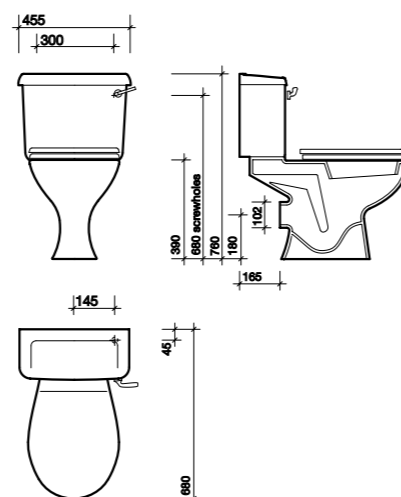

WC Suite Lever Cistern

PART NUMBER DESCRIPTION

- OT1148WH Close coupled toilet pan, horizontal outlet
- OT2361WH Close coupled cistern, chrome plated lever, single 6 litre flush
- OT2421WH Close coupled cistern, chrome plated lever, dual 6/4 litre flush
- OT7815WH Seat and cover with stainless steel hinges
- ST2810WH Seat and cover with plastic hinges