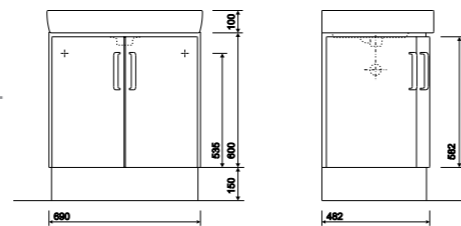

PART NUMBER	DESCRIPTION
E24191WH	Corner washbasin 500mm, 1 tap hole
SR1018XX	Wall bolts (pair) standard
Furniture Units	
E20102GY	Vanity unit for corner washbasin 500mm - Grey
E20102WH	Vanity unit for corner washbasin 500mm - White
Accessories	
E20008GY	Plinth for 500mm corner washbasin unit - Grey
E20008WH	Plinth for 500mm corner washbasin unit - White
E20010CP	Feet for furniture (pair) - Chrome Plated