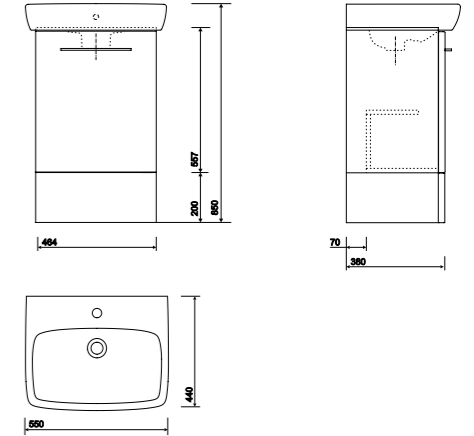

600mm Washbasin and Vanity Units

PART NUMBER DESCRIPTION

- E14341WH Washbasin 600 x 460mm, 1 tap hole
- SR1018XX Wall bolts (pair) standard
- **Furniture Units**
- E10376WH Vanity unit for washbasin 600 x 460mm - White
- E10376GA Vanity unit for washbasin 600 x 460mm - Grey Ash Wood
- **Optional Accessories**
- E10009WH Plinth for 600 x 460mm washbasin unit - White
- E10009GA Plinth for 600 x 460mm washbasin unit - Grey Ash Wood
- E10002XX Feet for furniture (pair) - Chrome Plated
- E10001WH Internal door storage - White
- E10004XX Towel hook - Polished Steel