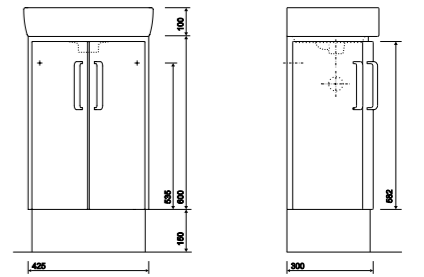

PART NUMBER	DESCRIPTION
E24891WH	Corner handrinse washbasin 320mm, 1 tap hole
SR1015XX	Wall bolts (pair) short
Furniture Units	
E20101GY	Vanity unit for corner handrinse washbasin 320mm - Grey
E20101WH	Vanity unit for corner handrinse washbasin 320mm - White
Accessories	
E20007GY	Plinth for 320mm corner handrinse washbasin unit - Grey
E20007WH	Plinth for 320mm corner handrinse washbasin unit - White
E20010CP	Feet for furniture (pair) - Chrome Plated