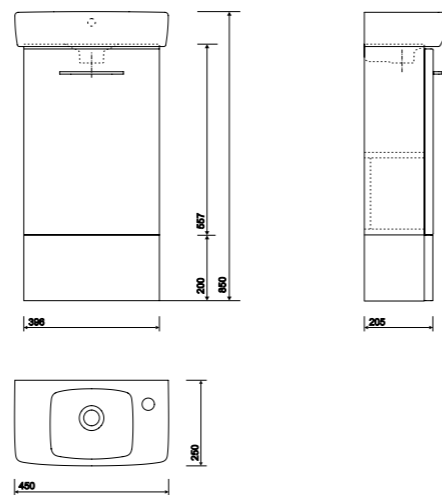

450mm Compact Handrinse Washbasin

PART NUMBER DESCRIPTION

- E14811WH Handrinse washbasin 450 x 250mm, right hand, 1 tap hole
- WF8606CP Chrome bottle trap
- E54920WH Full pedestal
- SR1015XX Wall bolts (pair) short

550mm Countertop Washbasin

PART NUMBER DESCRIPTION

- E14511WH Countertop washbasin 550 x 450mm, 1 tap hole

360mm Handrinse Washbasins and Vanity Units

PART NUMBER DESCRIPTION

- E14801WH Handrinse washbasin 360 x 280mm, 1 tap hole
- E14802WH Handrinse washbasin 360 x 280mm, 2 tap hole
- SR1015XX Wall bolts (pair) short
- **Furniture Units**
- E10372WH Vanity unit for handrinse washbasin 360 x 280mm - White
- E10372GA Vanity unit for handrinse washbasin 360 x 280mm - Grey Ash Wood
- **Optional Accessories**
- E10005WH Plinth for 360 x 280mm handrinse washbasin unit - White
- E10005GA Plinth for 360 x 280mm handrinse washbasin unit - Grey Ash Wood
- E10002XX Feet for furniture (pair) - Chrome Plated
- E10004XX Towel hook - Polished Steel

450mm Compact Washbasin and Vanity Units

PART NUMBER DESCRIPTION

- E14811WH Washbasin 450 x 250mm, right hand, 1 tap hole
- SR1015XX Wall bolts (pair) short
- **Furniture Units**
- E10373WH Vanity unit for washbasin 450 x 250mm - White
- E10373GA Vanity unit for washbasin 450 x 250mm - Grey Ash Wood
- **Optional Accessories**
- E10006WH Plinth for 450 x 250mm washbasin unit - White
- E10006GA Plinth for 450 x 250mm washbasin unit - Grey Ash wood
- E10002XX Feet for furniture (pair) - Chrome Plated
- E10001WH Internal door storage - White
- E10004XX Towel hook - Polished Steel

500mm Washbasin and Vanity Units

PART NUMBER DESCRIPTION