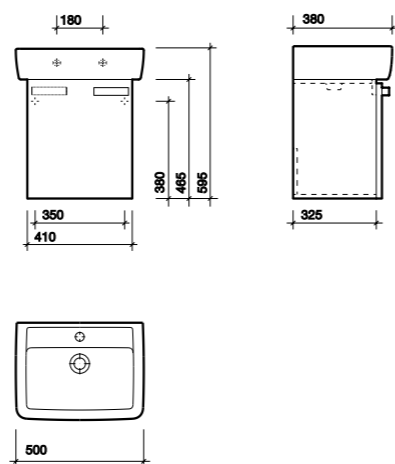

Under Basin Furniture Unit for 500mm Washbasin

PART NUMBER	DESCRIPTION
GL0172WH	Underbasin furniture unit for 500mm washbasin - White Gloss
GL0172WE	Underbasin furniture unit for 500mm washbasin - Wenge Gloss
GL0172RD	Underbasin furniture unit for 500mm washbasin - Red Gloss