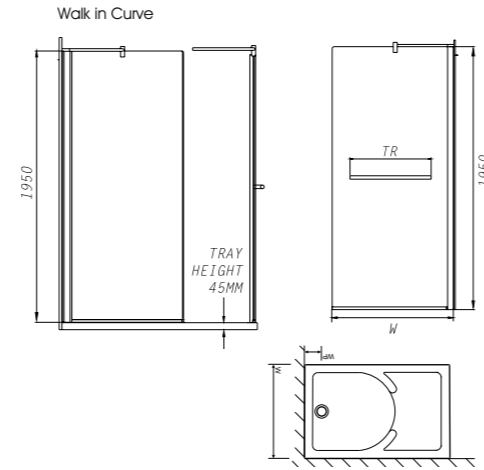

Part Number	Description	L - Curve Panel Length mm	TL - Tray Length mm	W - Width mm	TR - Towel Rail mm	WP - Waste Position mm	Adjustment Range mm
H80920CP	Walk In Curve Panel LH or RH	885	N/A	N/A	N/A	N/A	885-910
H83980CP	Walk In Side Panel 760mm LH or RH	N/A	N/A	760	600	N/A	750-775
H84980CP	Walk In Side Panel 800mm LH or RH	N/A	N/A	800	600	N/A	790-815
H85980CP	Walk In Side Panel 900mm LH or RH	N/A	N/A	900	600	N/A	890-915
H88950WH	Floor Walk In Tray 1400 x 900mm	N/A	1405	935	N/A	165	N/A
SF8888XX	Twyford 90mm High Tray Waste Kit	N/A	N/A	N/A	N/A	N/A	N/A