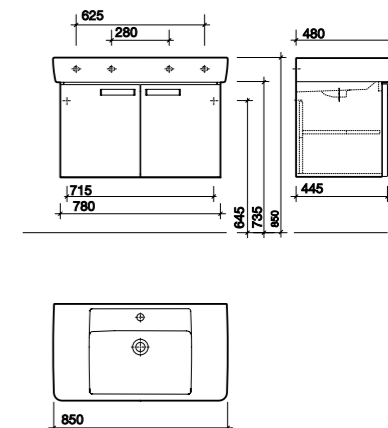

Under Basin Furniture Unit for 850mm Washbasin

PART NUMBER DESCRIPTION

- GL0300WH Underbasin furniture unit for 850mm washbasin - White Gloss
- GL0300WE Underbasin furniture unit for 850mm washbasin - Wenge Gloss
- GL0300RD Underbasin furniture unit for 850mm washbasin - Red Gloss