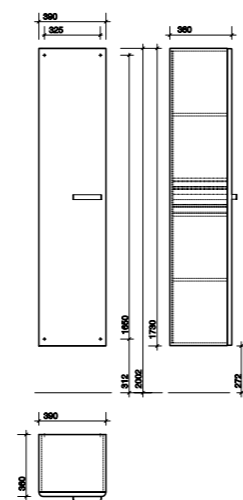

Tall Furniture Unit

PART NUMBER	DESCRIPTION
GL0700WH	Tall furniture unit 390 x 1730 x 360mm - White Gloss
GL0700WE	Tall furniture unit 390 x 1730 x 360mm - Wenge Gloss
GL0700RD	Tall furniture unit 390 x 1730 x 360mm - Red Gloss