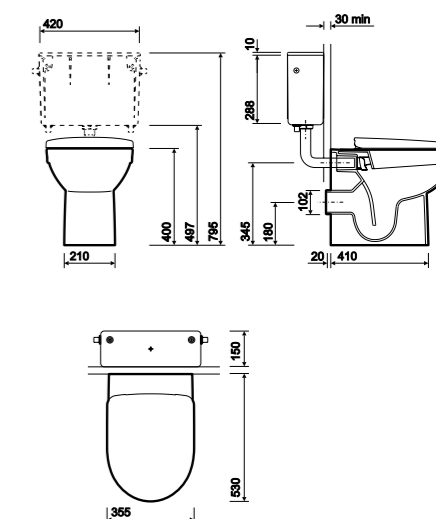

Standard WC Suite

PART NUMBER	DESCRIPTION		
E11148WH	Close coupled toilet pan, horizontal outlet, standard		
E11145WH	Close coupled toilet pan, bottom outlet, standard		
E12590WH*	Close coupled fitted cistern, push button, 4/2.6 litre flush		
E17868WH	Family seat, quick release hinge, soft closing mechanism		
E17857WH	Seat and cover, quick release hinge, soft closing mechanism		
E17851WH	Seat and cover with top fix hinge, soft closing mechanism		
E17861WH	Seat and cover with metal top fix hinge		
E17815WH	Seat and cover with metal bottom fix hinge		
E17810WH	Seat and cover with plastic bottom fix hinge		

*E12590WH flushes at 6/4 litre when used with E11145WH

Premium WC Suite

PART NUMBER	DESCRIPTION		
E11248WH	Close coupled toilet pan, horizontal outlet, premium		
E12590WH	Close coupled fitted cistern, push button, 4/2.6 litre flush		
E17857WH	Seat and cover, quick release hinge, soft closing mechanism		
E17868WH	Family seat, quick release hinge, soft closing mechanism		
E17851WH	Seat and cover with top fix hinge, soft closing mechanism		
E17861WH	Seat and cover with metal top fix hinge		
E17815WH	Seat and cover with metal bottom fix hinge		
E17810WH	Seat and cover with plastic bottom fix hinge		

Raised Height WC Suite

PART NUMBER	DESCRIPTION		
E11348WH	Close coupled toilet pan, horizontal outlet - raised height		
E12590WH	Close coupled fitted cistern, push button, 4/2.6 litre flush		
E17868WH	Family seat, quick release hinge, soft closing mechanism		
E17815WH	Seat and cover with metal bottom fix hinge		

Please refer to page 166 for a complete list of compatible concealed cisterns and flushing systems.

Back-to-Wall WC Suite