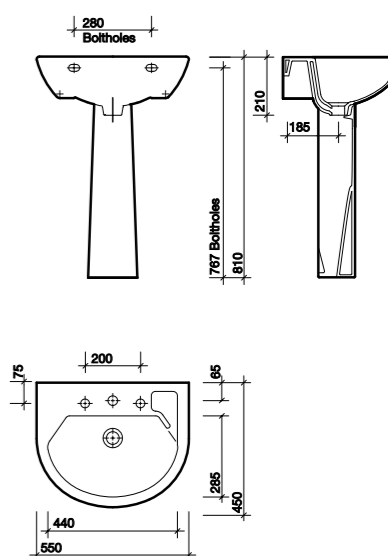

Optional upgrade

- *T11967XX Total Install® fittings pack