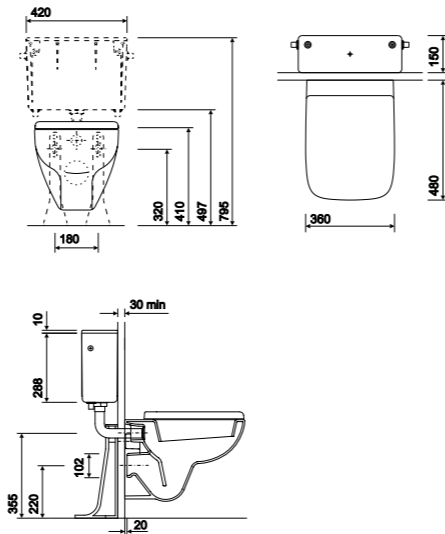

Accessories

E10001WH Internal door storage

E10002XX Feet for furniture (Pair)

E10003XX Mirror lighting kit

E10004XX Towel hook

Short Projection Wall-hung WC Suite

PART NUMBER	DESCRIPTION
E21700WH	Wall-hung toilet pan (480mm projection)
CX9642XX	Concealed cistern, 4/2.6 litre flush
CF9002CP	Air button, dual flush, small button - Chrome Plated
CF9032CP	Air button, dual flush, mini plate 80 x 124mm - Chrome Plated
CF9022CP	Air button, dual flush, large plate 150 x 230mm - Chrome Plated
E17858WH	Seat and cover, quick release hinge, soft closing mechanism
E17856WH	Seat and cover with top fix hinge, soft closing mechanism
E17866WH	Seat and cover with metal top fix hinge
SR8138XX	Wall-hung fixing kit