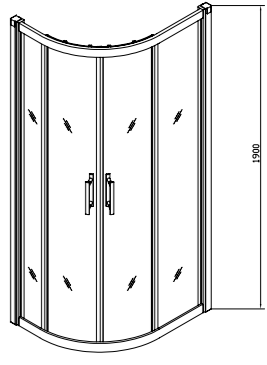

Part Number	Description	W1 - Width mm	W2 - Width mm	E - Entry Width mm	Radius mm	Adjustment mm
G66003CP	Offset Quadrant 1000x800mm	1000	800	495	550	25
G68003CP	Offset Quadrant 1200x800mm	1200	800	455	550	25
G68004CP	Offset Quadrant 1200x900mm	1200	900	515	550	25
G60600CP	30mm Extension Profile	N/A	N/A	N/A	N/A	N/A

Quadrant

PART NUMBER DESCRIPTION

- G64703CP Quadrant 800 800mm
- G65703CP Quadrant 900 900mm
- G60600CP 30mm Extension Profile

All Geo6 Quadrants come in 2 packages
This product consists of two fixed and two sliding curved door panels