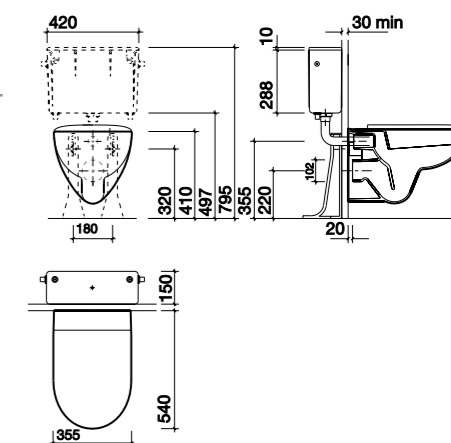

Wall-hung WC Suite

PART NUMBER	DESCRIPTION
GN1718WH	Wall-hung toilet pan, horizontal outlet
CX9642XX	Concealed cistern, 4/2.6 litre flush
CF9002CP	Air button, dual flush, small button - Chrome Plated
CF9032CP	Air button, dual flush, mini plate 80 x 124mm - Chrome Plated
CF9022CP	Air button, dual flush, large plate 150 x 230mm - Chrome Plated
IY7864WH	Seat and cover with stainless steel top fix hinges
IY7851WH	Seat and cover with soft closing mechanism
SR8138XX	Wall-hung fixing kit