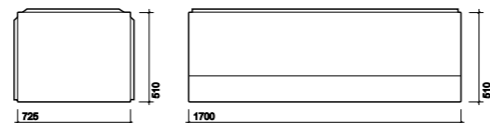

All Family Bath and Panels - Acrylic

PART NUMBER	DESCRIPTION
TA8720WH	1700 x 900mm, no tap hole, chrome grips, left hand*
TA8722WH	1700 x 900mm, 2 tap hole, chrome grips, left hand*
TA8920WH	1700 x 900mm, no tap hole, chrome grips, right hand*
TA8922WH	1700 x 900mm, 2 tap hole, chrome grips, right hand*
TA7171WH	1700mm front panel, left hand
TA7191WH	1700mm front panel, right hand
TA7122WH	750mm end panel

*Comes complete with headrest, seat and waste cover

All Rectangular Bath and Panels - Acrylic

PART NUMBER	DESCRIPTION
TA8520WH	1700 x 750mm no tap hole, chrome grips, including waste cover
TA8522WH	1700 x 750mm 2 tap hole, chrome grips, including waste cover
TA8500WH	1700 x 750mm, no tap hole, no grips, including waste cover
TA7121WH	1700mm front panel
TA7122WH	750mm end panel

Accessories to be ordered separately

TA6800GY	All bath headrest
TA7886GY	750mm All bath seat

Athena 1700mm Bath - Acrylic

PART NUMBER	DESCRIPTION
AH8502WH	1700 x 750mm, 2 tap hole, no grips, encapsulated
AH8500WH	1700 x 750mm, no tap hole, no grips, encapsulated

Aspect 1700mm Bath - Acrylic

PART NUMBER	DESCRIPTION
AP8502WH	1700 x 700mm, 2 tap hole, no grips
AP8500WH	1700 x 700mm, no tap hole, no grips
AP8550WH	1700 x 750mm, no tap hole, no grips

Galerie 1500mm Bath - Acrylic

PART NUMBER	DESCRIPTION
GN8420WH	1500 x 700mm, no tap hole, chrome grips
GN8422WH	1500 x 700mm, 2 tap hole, chrome grips

Galerie 1700mm Bath - Acrylic

PART NUMBER	DESCRIPTION
GN8550WH	1700 x 700mm, no tap hole, chrome grips
GN8552WH	1700 x 700mm, 2 tap hole, chrome grips