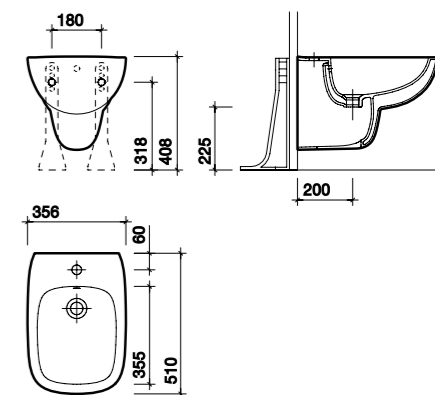

PART NUMBER	DESCRIPTION
MD3411WH	Wall-hung bidet, 1 tap hole
SR8138XX	Wall-hung fixing kit