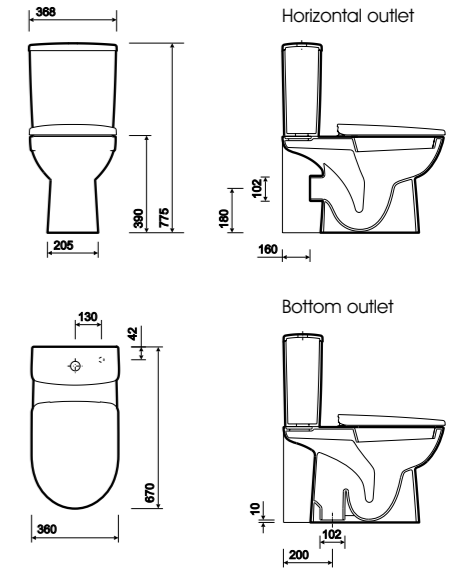

- E11148WH Close coupled toilet pan, horizontal outlet, standard
- E11145WH Close coupled toilet pan, bottom outlet, standard
- E12490WH* Close coupled fitted cistern, push button, 4/2.6 litre flush
- E17868WH Family seat, quick release hinge, soft closing mechanism
- E17857WH Seat and cover, quick release hinge, soft closing mechanism
- E17851WH Seat and cover with top fix hinge, soft closing mechanism
- E17861WH Seat and cover with metal top fix hinge
- E17815WH Seat and cover with metal bottom fix hinge
- E17810WH Seat and cover with plastic bottom fix hinge