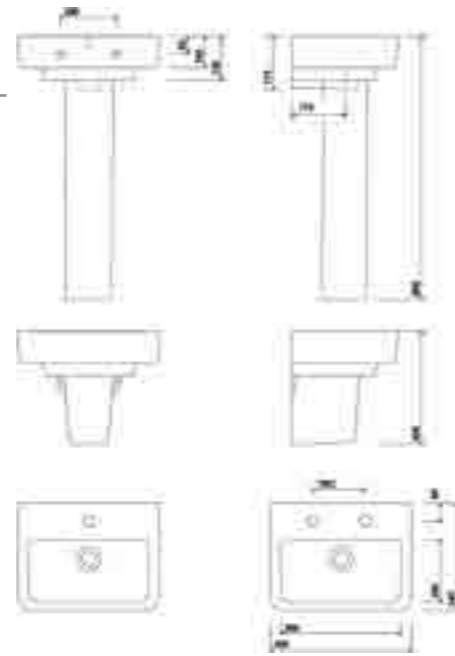

450mm Handrinse Washbasin

PART NUMBER DESCRIPTION

- E24811WH Handrinse washbasin 450 x 340mm, 1 tap hole
- E24812WH Handrinse washbasin 450 x 340mm, 2 tap hole
- E54920WH Full pedestal
- E54950WH* Semi pedestal
- IE6800CP Chrome bottle trap
- SR1015XX Wall bolts (pair) short

*Note: When installing a semi pedestal use tubular trap WF8493XX

Left hand shelf, left hand towel rail shown